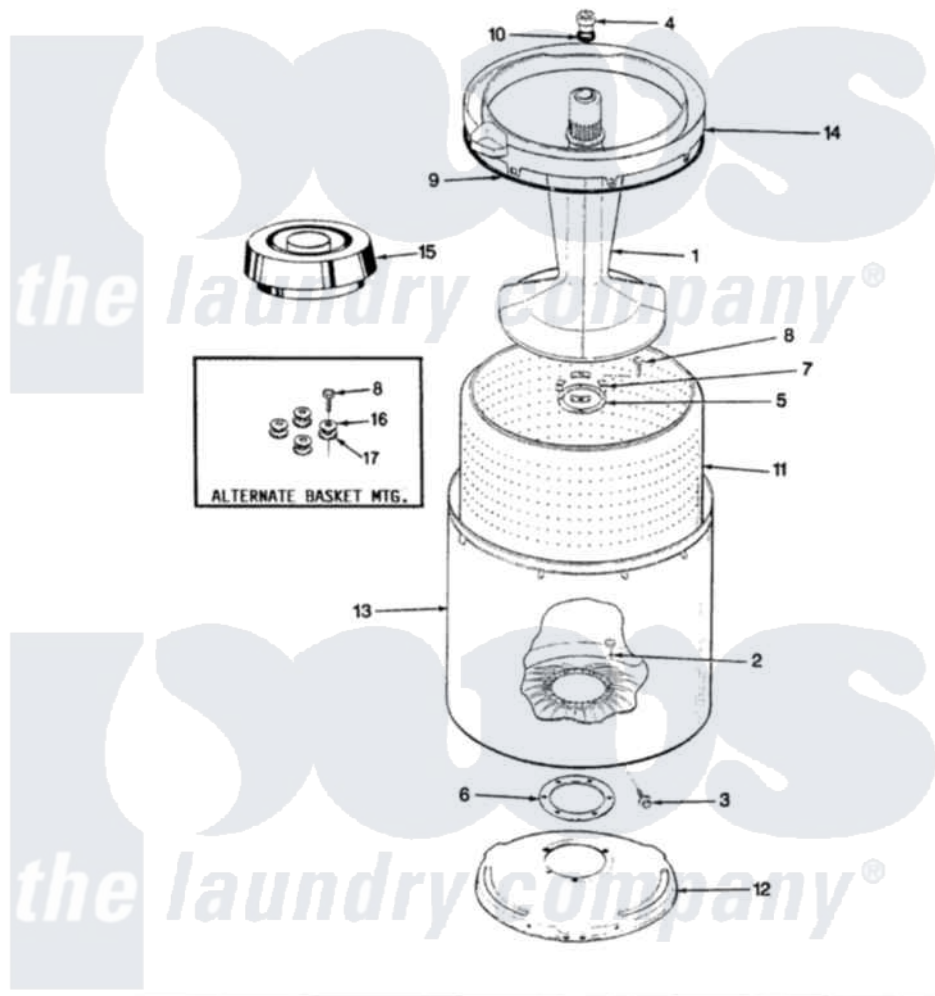

Hoover HWA2006W 13 - TUB (ORIG. - REV. D)

SECTION: TUB
MODEL: HWA2006

Issue Date: 6/90

Hoover [Residential Hoover HWA2006W Washer Parts](#) Parts Diagram 13 - TUB (ORIG. - REV. D)
Click on the part number to view part

Item	Original Part Number	Replaced By	Status	Part Description
1	35-2456	33-4352		Agitator
2	35-2062	21001063		Screw, Shoulder
3	25-7914	22002933		Screw
4	33-6241			Cap
5	35-2060			Seal, Tub To Housing
6	35-2061			Gasket, Tub To Housing
7	35-8799		Not Available	REINFORCEMENT PLATE
8	25-7783	4356852		Screw
9	35-2328			Seal, Tub Top
10	25-7330			Rubber Washer
11	35-2508		Not Available	BASKET WHITE
12	35-2529		Not Available	TUB SUPPORT
"	35-2023			Tub Support
13	35-2038			Tub
14	35-2262		Not Available	SHIELD, TUB TOP
"	35-2034		Not Available	TOP, TUB

15 33-9827

[35-2550](#)

Dispenser, Rinse

16 25-7921

Not Available

STEEL WASHER

17 [25-7922](#)

Cork Washer