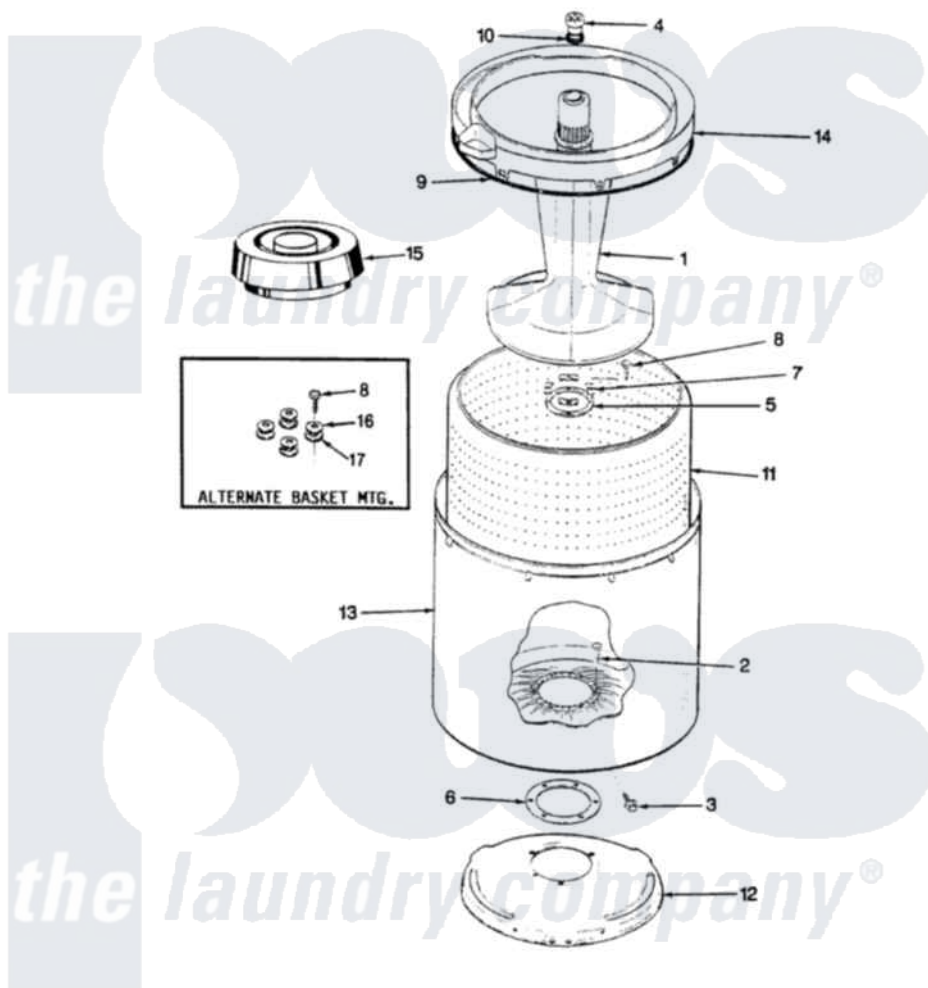

Hoover HWA2006W 14 - TUB (REV. E-F)

SECTION: TUB
MODEL: HWA2006

Issue Date: 6/90

Hoover [Residential Hoover HWA2006W Washer Parts](#) Parts Diagram 14 - TUB (REV. E-F)
Click on the part number to view part

Item	Original Part Number	Replaced By	Status	Part Description
1	35-2456	33-4352		Agitator
2	35-2062	21001063		Screw, Shoulder
3	25-7914	22002933		Screw
4	33-6241			Cap
5	35-2060			Seal, Tub To Housing
6	35-2061			Gasket, Tub To Housing
7	35-8799		Not Available	REINFORCEMENT PLATE
8	25-7783	4356852		Screw
9	35-2328			Seal, Tub Top
10	25-7330			Rubber Washer
11	35-2508		Not Available	BASKET WHITE
12	35-2529		Not Available	TUB SUPPORT
13	35-2038			Tub
14	35-2262		Not Available	SHIELD, TUB TOP
"	35-2034		Not Available	TOP, TUB
15	33-9827	35-2550		Dispenser, Rinse