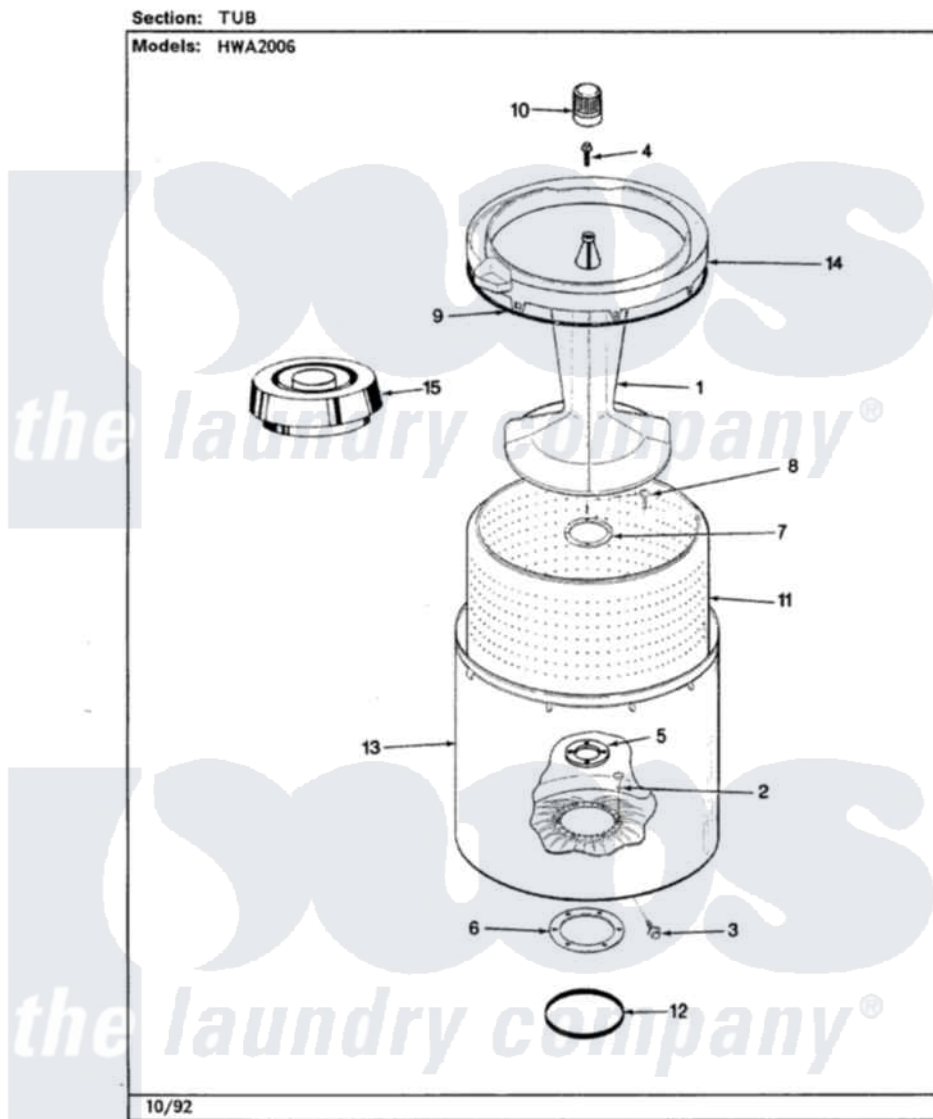

Hoover HWA2006W 15 - TUB (REV. G-L)

Hoover [Residential Hoover HWA2006W Washer Parts](#) Parts Diagram 15 - TUB (REV. G-L)
 Click on the part number to view part

Item	Original Part Number	Replaced By	Status	Part Description
1	35-3580			Agitator
"	35-2717	35-3580		Agitator
2	25-7947	21001063		Screw, Shoulder
3	25-7953	22002933		Screw
4	25-7948	W10309247		Screw
5	35-3685			Gasket, Basket To Centerpost
"	35-2980	35-3685		Gasket, Basket To Centerpost
6	35-3686			Gasket, Tub To Housing
"	35-2979			Gasket, Tub/Hsg
7	35-3014			Gasket And Reinf. Plate Assembly
8	25-7783	4356852		Screw
9	35-2328			Seal, Tub Top
10	35-2733			Cap, Agitator
11	35-3016		Not Available	BASKET ASSY
12	35-2978			Seal, Tub/Housing
13	35-3700			Tub Assembly

"	35-2952	35-3700	Tub Assembly
14	35-2262	Not Available	SHIELD, TUB TOP
"	35-2034	Not Available	TOP, TUB
"	35-3578	Not Available	TOP, TUB
15	35-2550		Dispenser, Rinse