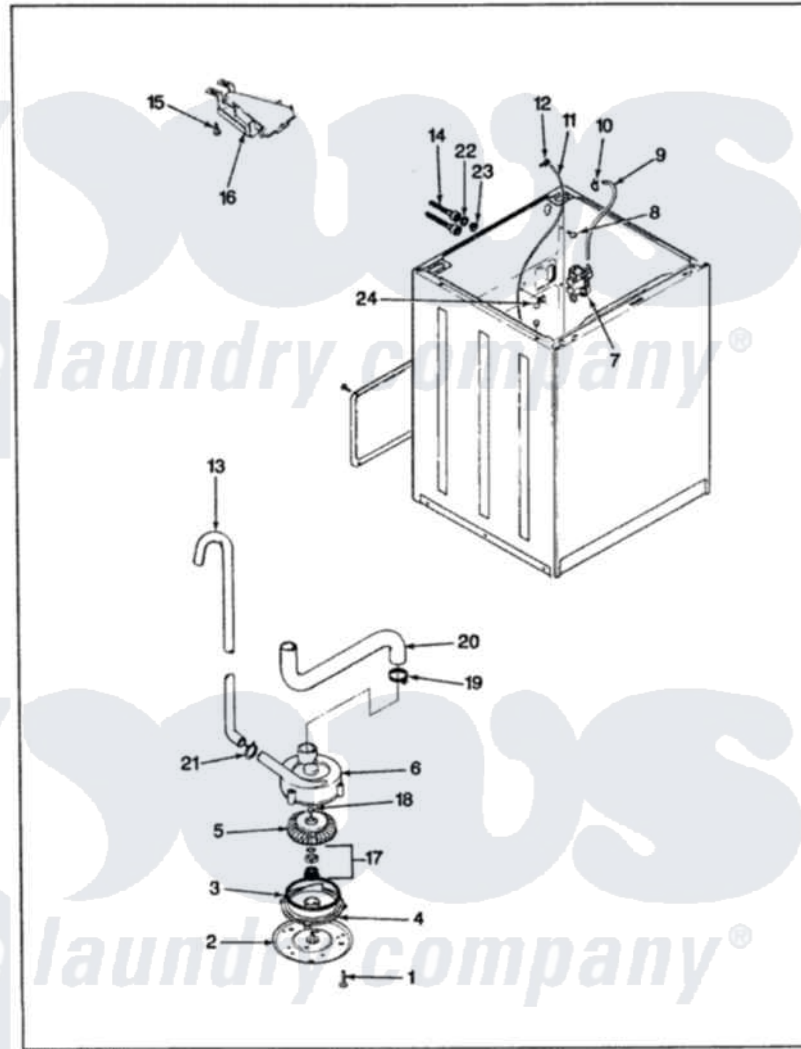

Hoover HWA2006W 16 - WATER CARRYING (ORIG. - REV. D)

HOOVER HWA2006 WATER CARRYING & PUMP ASSEMBLY

ISSUED 1/90

Hoover Residential Hoover HWA2006W Washer Parts Parts Diagram 16 - WATER CARRYING (ORIG. - REV. D)
 Click on the part number to view part

Item	Original Part Number	Replaced By	Status	Part Description
1	25-7405	3196164		Screw
2	33-6035		Not Available	PLATE & PULLEY ASSY.
3	33-6032			Gasket
4	35-2058			Base, Pump
5	35-2057	35-6465		Pump Assem
6	35-2099	35-6465		Pump Assem
"	35-2056		Not Available	HOUSING, PUMP
7	35-2374	35-2374N		Valve, Water
"	25-7220			Clip, Cabinet Top
8	25-7867	596669		Clamp, Manifold
9	35-2378	12002749		Hose, Flume Kit
10	25-7867	596669		Clamp, Manifold
11	35-2321	21001748		Hose, Pressure Switch
"	35-2261		Not Available	PAD, PRESSURE SWITCH HOSE
12	33-6099			Clamp
13	33-9436	211704		Hose, Drain

14	33-7046	89503	Hose-Inlet
"	35-0873	76313	Hosefill
15	25-3092	90767	Screw, 8A X 3/8 HeX Washer Head Tapping
16	35-2051	21001760	Flume Assembly / Water Diverter
17	35-0707		Seal, Seat And "O" Ring
18	25-7894	W10001180	Screw
19	25-6099	33-6099	Clamp
20	35-2131	Not Available	HOSE, SUMP TO PUMP
21	25-7080	285655	Clamp, Hose
22	25-7048		Washer
23	33-7313	33-4264N	Strainer And Washer Kit
24	33-6099		Clamp