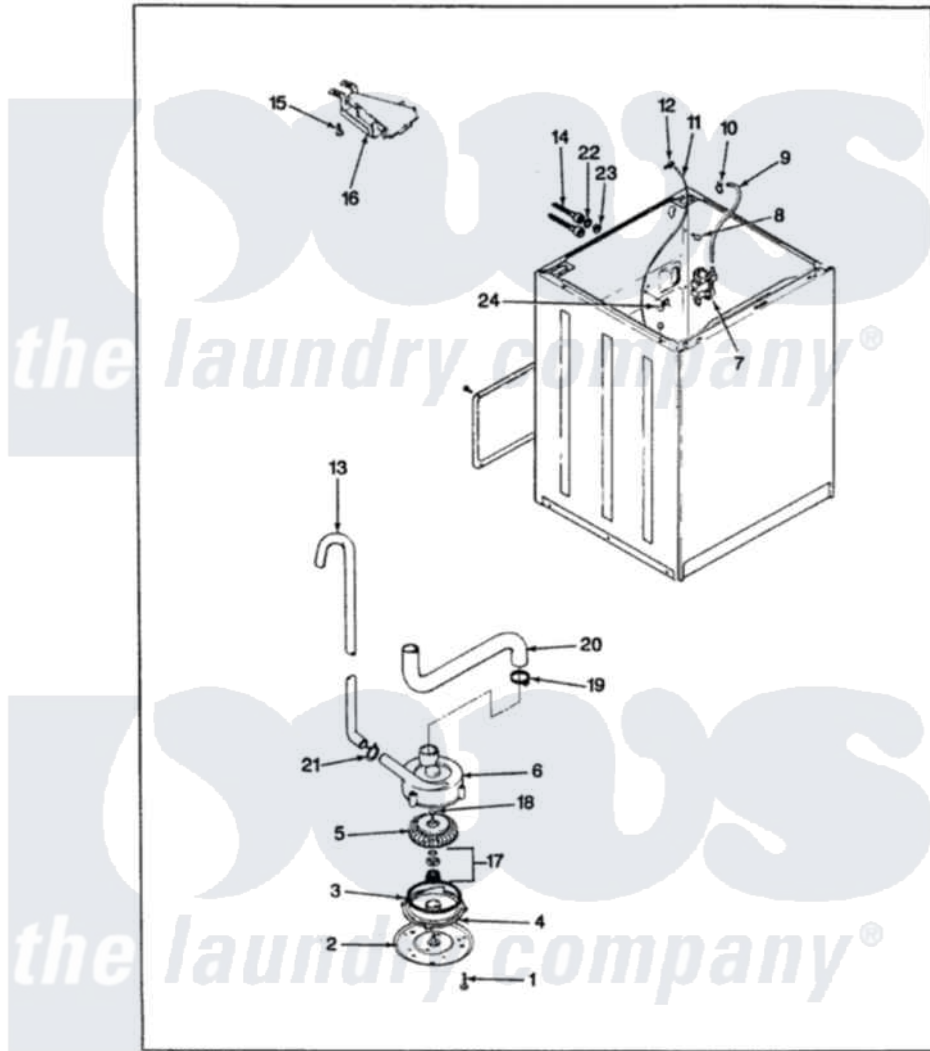

# Hoover HWA2006W 17 - WATER CARRYING (REV. E-F)

HOOVER HWA2006 WATER CARRYING & PUMP ASSEMBLY

ISSUED 1/90

Hoover Residential Hoover HWA2006W Washer Parts Parts Diagram 17 - WATER CARRYING (REV. E-F)  
 Click on the part number to view part

Item	Original Part Number	Replaced By	Status	Part Description
1	25-7405	<a href="#">3196164</a>		Screw
2	33-6035		Not Available	PLATE & PULLEY ASSY.
3	<a href="#">33-6032</a>			Gasket
4	<a href="#">35-2058</a>			Base, Pump
5	35-2057	<a href="#">35-6465</a>		Pump Assem
6	35-2099	<a href="#">35-6465</a>		Pump Assem
"	35-2056		Not Available	HOUSING, PUMP
7	35-2374	<a href="#">35-2374N</a>		Valve, Water
"	<a href="#">25-7220</a>			Clip, Cabinet Top
8	25-7867	<a href="#">596669</a>		Clamp, Manifold
9	35-2378	<a href="#">12002749</a>		Hose, Flume Kit
10	25-7867	<a href="#">596669</a>		Clamp, Manifold
11	35-2321	<a href="#">21001748</a>		Hose, Pressure Switch
"	35-2261		Not Available	PAD, PRESSURE SWITCH HOSE
12	<a href="#">33-6099</a>			Clamp
13	33-9436	<a href="#">211704</a>		Hose, Drain

14	33-7046	<a href="#">89503</a>	Hose-Inlet
"	35-0873	<a href="#">76313</a>	Hosefill
15	25-3092	<a href="#">90767</a>	Screw, 8A X 3/8 HeX Washer Head Tapping
16	35-2051	<a href="#">21001760</a>	Flume Assembly / Water Diverter
17	<a href="#">35-0707</a>		Seal, Seat And "O" Ring
18	25-7894	<a href="#">W10001180</a>	Screw
19	25-6099	<a href="#">33-6099</a>	Clamp
20	35-2131	Not Available	HOSE, SUMP TO PUMP
21	25-7080	<a href="#">285655</a>	Clamp, Hose
22	<a href="#">25-7048</a>		Washer
23	33-7313	<a href="#">33-4264N</a>	Strainer And Washer Kit
24	<a href="#">33-6099</a>		Clamp