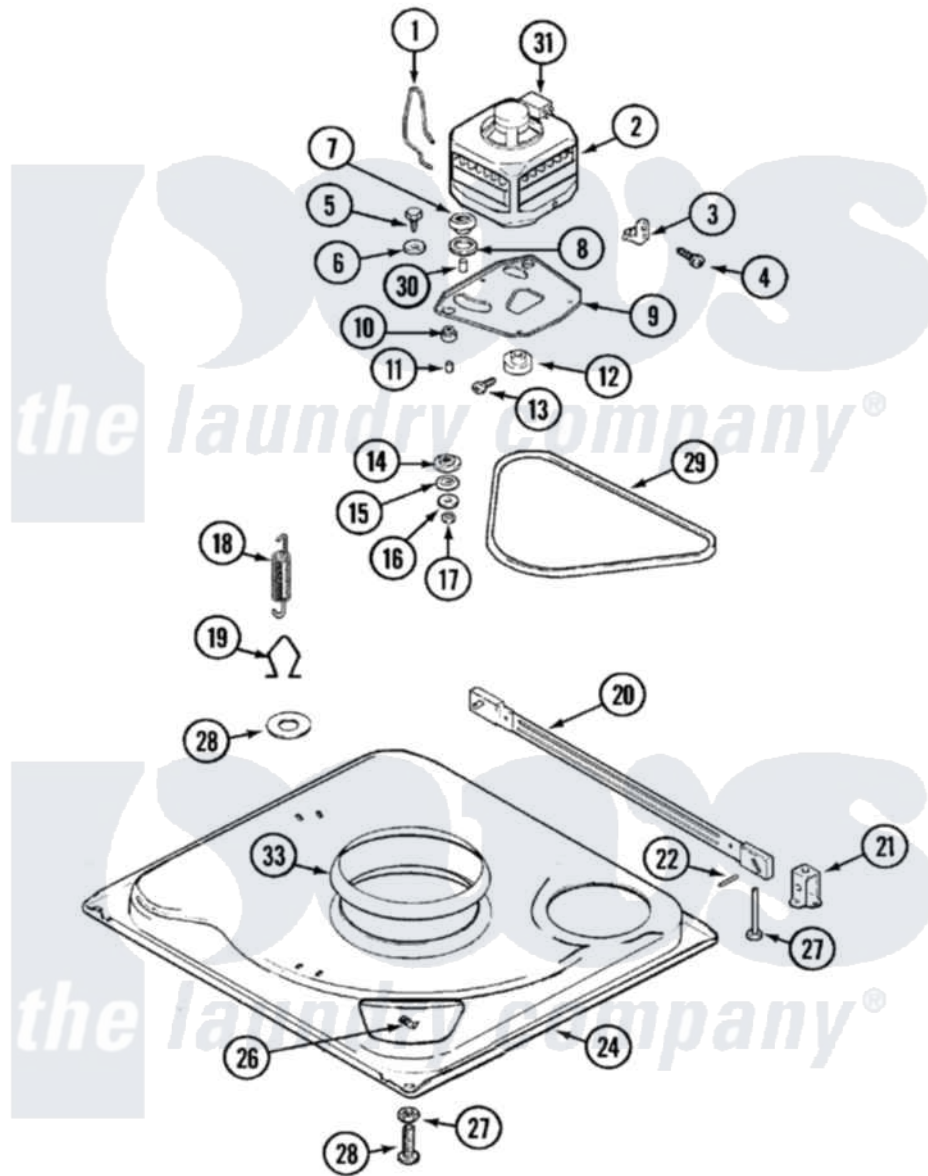

# Hoover HWA2501GW 01 - BASE

Hoover [Residential Hoover HWA2501GW Washer Parts](#) Parts Diagram 01 - BASE  
 Click on the part number to view part

Item	Original Part Number	Replaced By	Status	Part Description
1	21001110	<a href="#">22004376</a>		Spring, Motor Pivot
"	<a href="#">35-0235</a>			Spring, Motor Pivot
2	21001231	<a href="#">LA-2003</a>		Motor Replacement Kit
"	35-3649	<a href="#">LA-2003</a>		Motor Replacement Kit
3	<a href="#">33-9945</a>			Slide, Foot
"	21001109	<a href="#">21001486</a>		Foot Slide, Isolator
4	25-7418	<a href="#">33001178</a>		Back, Tumbler
"	W10124350		Not Available	NOT REQUIRED PART OR SEE NOTE
5	25-7833	<a href="#">21001977</a>		Screw
6	<a href="#">25-7834</a>			Washer, Motor/Base Screw
7	<a href="#">33-9946</a>			Isolator, Motor
8	<a href="#">35-3570</a>			Washer, Motor Pivot
9	21001111	<a href="#">21001783</a>		Plate And Screw Assembly
"	35-2810	<a href="#">21001783</a>		Plate And Screw Assembly
10	<a href="#">35-3646</a>			Isolator, Motor Plate
"	<a href="#">35-3646</a>			Isolator, Motor Plate