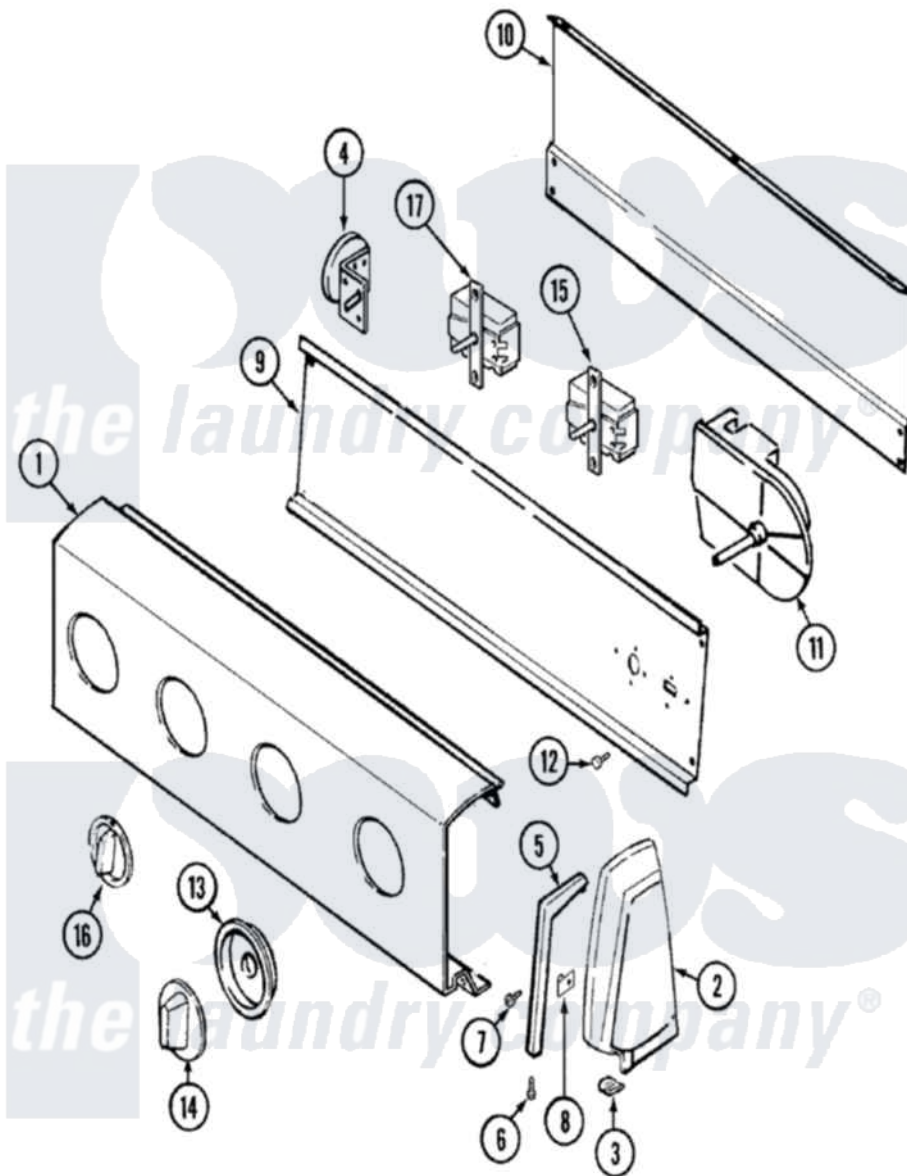

# Hoover HWA2501GW 02 - CONTROL PANEL

Hoover [Residential Hoover HWA2501GW Washer Parts](#) Parts Diagram 02 - CONTROL PANEL  
 Click on the part number to view part

Item	Original Part Number	Replaced By	Status	Part Description
1	<a href="#">25-7702</a>			Speedclip, End Cap To Control Panel
"	25-7496	<a href="#">25-7760</a>		Screw
"	21001020		Not Available	PANEL, CONTROL
2	35-2488	<a href="#">21001452</a>		Cap- End
"	35-2487	<a href="#">21001451</a>		Cap- End
3	25-7697	<a href="#">25-2219</a>		Screw
"	<a href="#">25-7851</a>			Speedclip, End Cap To Top
4	25-7435	<a href="#">33002917</a>		Screw, No.10-16
"	35-3691	<a href="#">21001554</a>		Switch, Water Level
5	53-0278		Not Available	TRIM, END CAP (LT)
"	53-0277		Not Available	TRIM, END CAP (RT)
6	<a href="#">25-7760</a>			Screw
7	25-3092	<a href="#">90767</a>		Screw, 8A X 3/8 HeX Washer Head Tapping
8	<a href="#">25-7702</a>			Speedclip, End Cap To Control Panel

9	31001128	Not Available	SHIELD, CONTROL
"	53-2504	<a href="#">31001193</a>	Pad, Shield
"	<a href="#">53-1676</a>		Shield, Control
"	25-3092	<a href="#">90767</a>	Screw, 8A X 3/8 HeX Washer Head Tapping
10	<a href="#">25-3457</a>		Screw, Sems
"	35-2688	<a href="#">21001460</a>	Shield, Rear
"	25-3092	<a href="#">90767</a>	Screw, 8A X 3/8 HeX Washer Head Tapping
11	<a href="#">35-4131</a>		Timer
12	25-0205	<a href="#">216412</a>	Screw, Bracket To Timer
13	35-2255	<a href="#">21001497</a>	Skirt Ri
14	35-2486	<a href="#">12500058</a>	Knob Ski
15	21001227	<a href="#">21001673</a>	Switch, Speed 4 Pos Rotary
"	25-3092	<a href="#">90767</a>	Screw, 8A X 3/8 HeX Washer Head Tapping
"	35-0162	Not Available	ROTARY SWITCH
16	35-2185	<a href="#">21001283</a>	Knob, Selector---Piq
17	35-4010	Not Available	SWITCH, ROTARY
"	21001224	<a href="#">21001676</a>	Switch, Water Temperature
"	25-3092	<a href="#">90767</a>	Screw, 8A X 3/8 HeX Washer Head Tapping
18	21001042	Not Available	MANUAL, USE & CARE
"	21001033	Not Available	MANUAL, USE & CARE