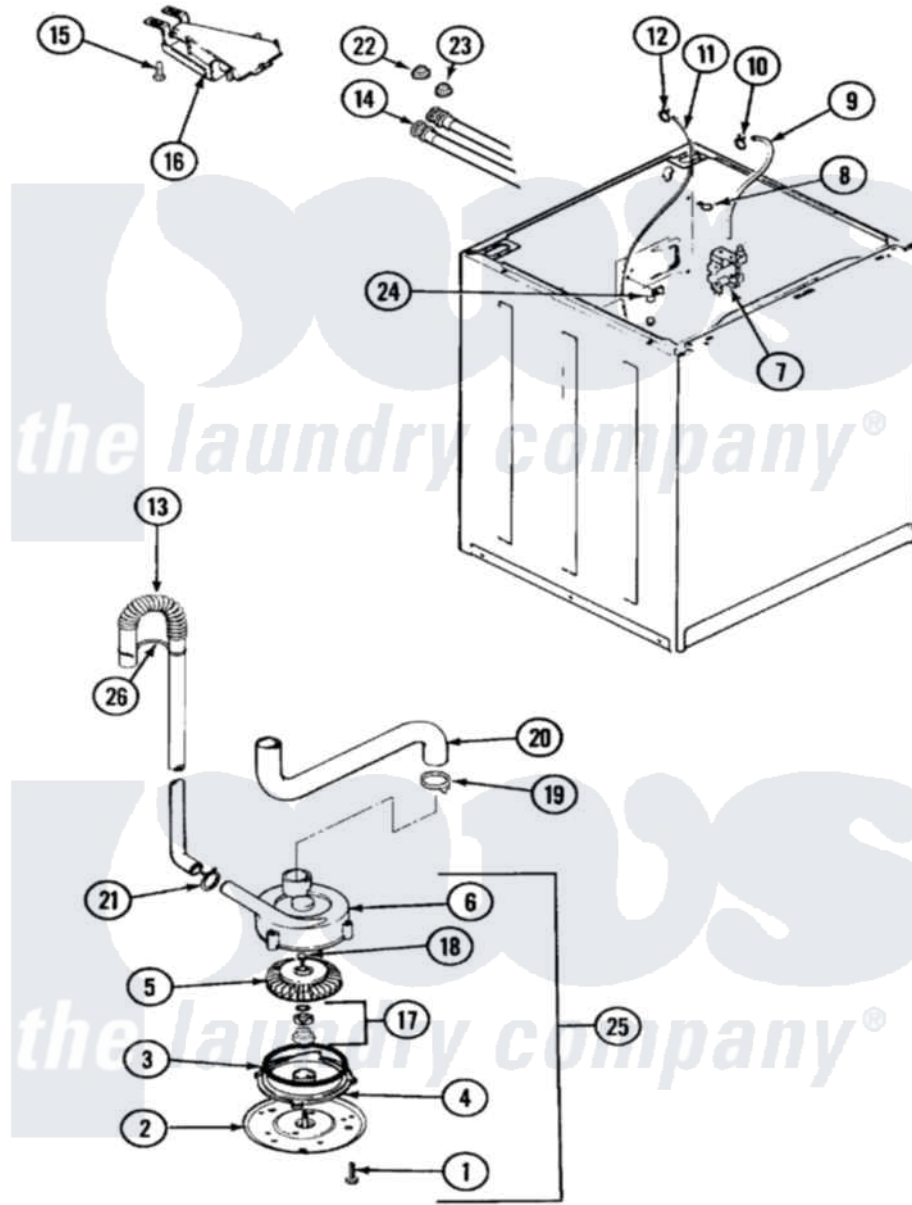

Hoover HWA2501GW 03 - MOTOR & PUMP

Hoover [Residential Hoover HWA2501GW Washer Parts](#) Parts Diagram 03 - MOTOR & PUMP
 Click on the part number to view part

Item	Original Part Number	Replaced By	Status	Part Description
1	25-7405	3196164		Screw
2	33-6035		Not Available	PLATE & PULLEY ASSY.
3	33-6032			Gasket
4	35-2058			Base, Pump
5	35-2057	35-6465		Pump Assem
6	35-2056		Not Available	HOUSING, PUMP
7	25-7220			Clip, Cabinet Top
"	35-2375			Valve, Water Mixing-230V
8	25-7867	596669		Clamp, Manifold
9	35-3623	12002749		Hose, Flume Kit
10	25-7867	596669		Clamp, Manifold
11	35-2322	21001748		Hose, Pressure Switch
"	35-2261		Not Available	PAD, PRESSURE SWITCH HOSE
12	33-6099			Clamp
13	35-3539	21001872		Hose, Drain
14	35-3400			Inlet Hose Assembly

"	35-3401		Inlet Hose Assembly
15	25-3092	90767	Screw, 8A X 3/8 HeX Washer Head Tapping
16	35-2051	21001760	Flume Assembly / Water Diverter
17	35-0707		Seal, Seat And "O" Ring
18	25-7894	W10001180	Screw
19	25-6068	285655	Clamp, Hose
20	35-3584	21001915	Hose, Tub To Pump
21	25-7080	285655	Clamp, Hose
22	25-7048		Washer
23	33-7313	33-4264N	Strainer And Washer Kit
24	25-7796	596669	Clamp, Manifold
25	35-2099	35-6465	Pump Assem
"	35-2344		Restrictor, Flow
26	33-9537	22003814	Retainer, Drain Hose