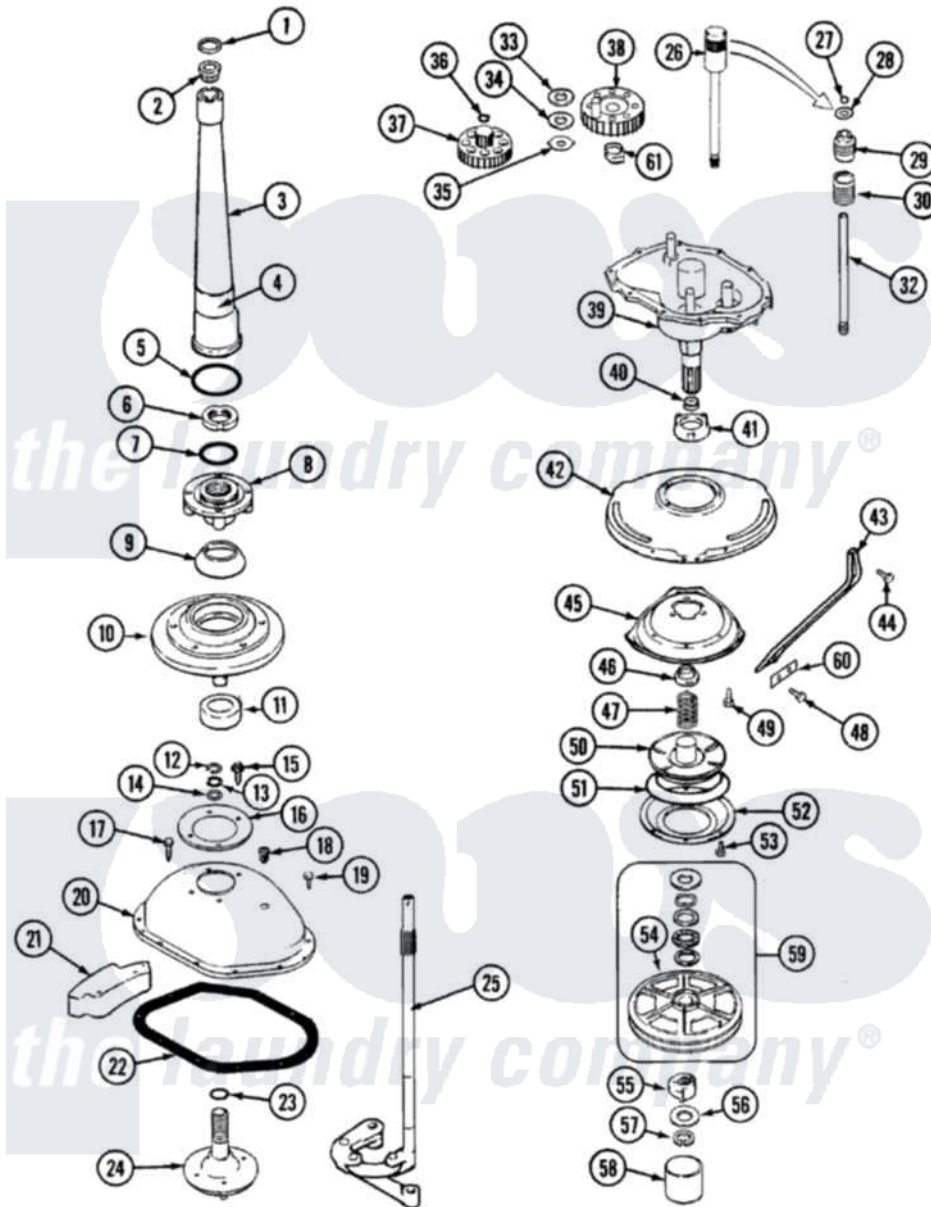

Hoover HWA2501GW 05 - TRANSMISSION

Hoover [Residential Hoover HWA2501GW Washer Parts](#) Parts Diagram 05 - TRANSMISSION
 Click on the part number to view part

Item	Original Part Number	Replaced By	Status	Part Description
1	25-7941			"O" Ring, Agr Drive Shaft
2	35-2835	21001066		Bearing, Centerpost
3	35-2792	21001401		Center Pos
4	35-2983		Not Available	CENTERPOST ASSY.
"	35-3214	33-6790		Bearing, Agitator
5	35-2906			Seal, Centerpost Bottom
6	35-2791			Nut, Spin Tube
7	25-7938			"O" Ring, Basket Drive Hub
8	35-3647	W10219156		Tub Seal
9	35-2974			Tub Seal/Hub Assembly
10	35-2716	12001561		Bearing And Seal Housing Assembly
11	35-2205			Bearing, Spin
"	35-2972	12001561		Bearing And Seal Housing Assembly
12	25-7949		Not Available	RING, RETAINING (AG. SHAFT)