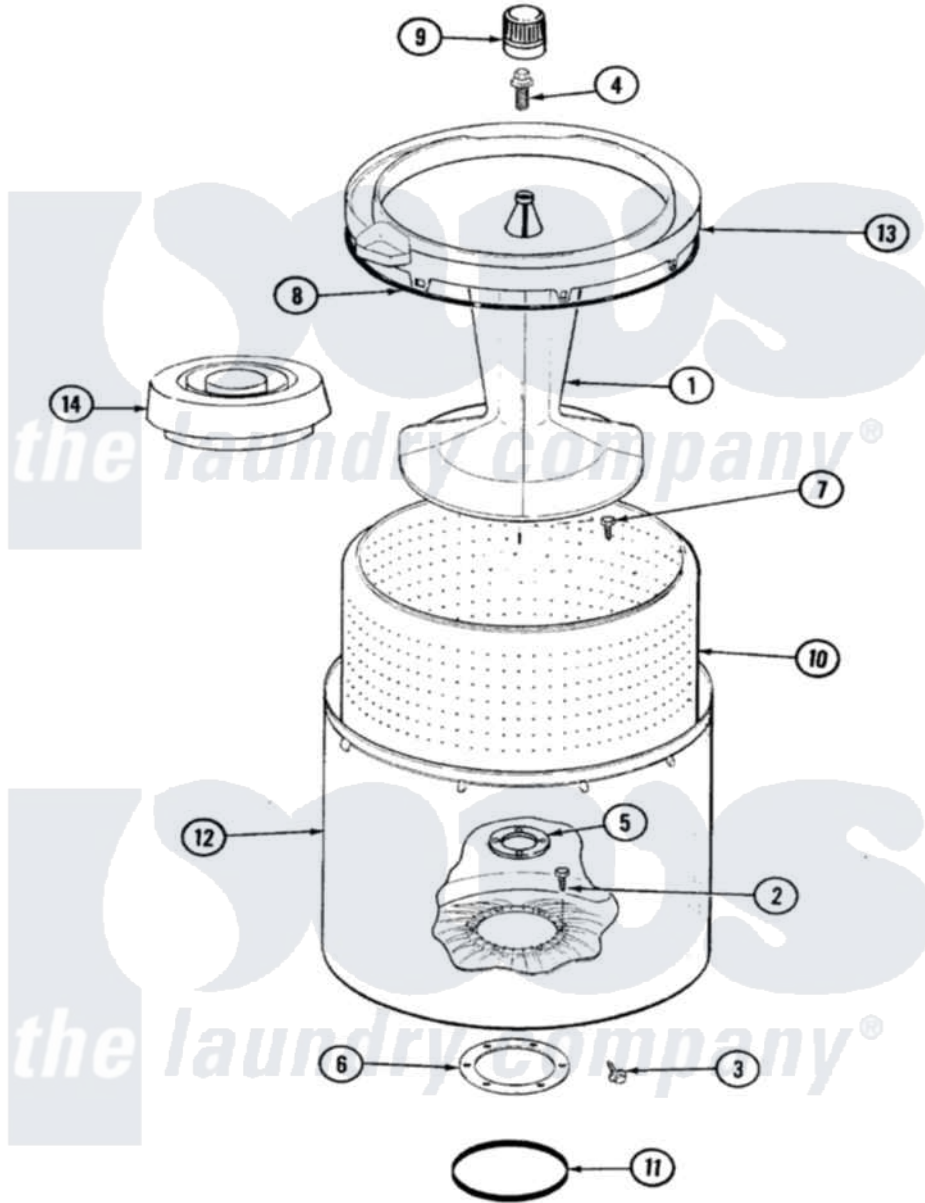

Hoover HWA2501GW 06 - TUB

Hoover [Residential Hoover HWA2501GW Washer Parts](#) Parts Diagram 06 - TUB
 Click on the part number to view part

Item	Original Part Number	Replaced By	Status	Part Description
1	35-3580			Agitator
2	25-7947	21001063		Screw, Shoulder
3	25-7953	22002933		Screw
4	25-7948	W10309247		Screw
5	35-3685			Gasket, Basket To Centerpost
6	35-3686			Gasket, Tub To Housing
7	25-7965	3400504		Screw
8	35-2328			Seal, Tub Top
9	35-2733			Cap, Agitator
10	35-3687		Not Available	BASKET, SPIN
11	35-2978			Seal, Tub/Housing
12	35-3700			Tub Assembly
13	35-3578		Not Available	TOP, TUB
"	35-2262		Not Available	SHIELD, TUB TOP
14	35-2550			Dispenser, Rinse