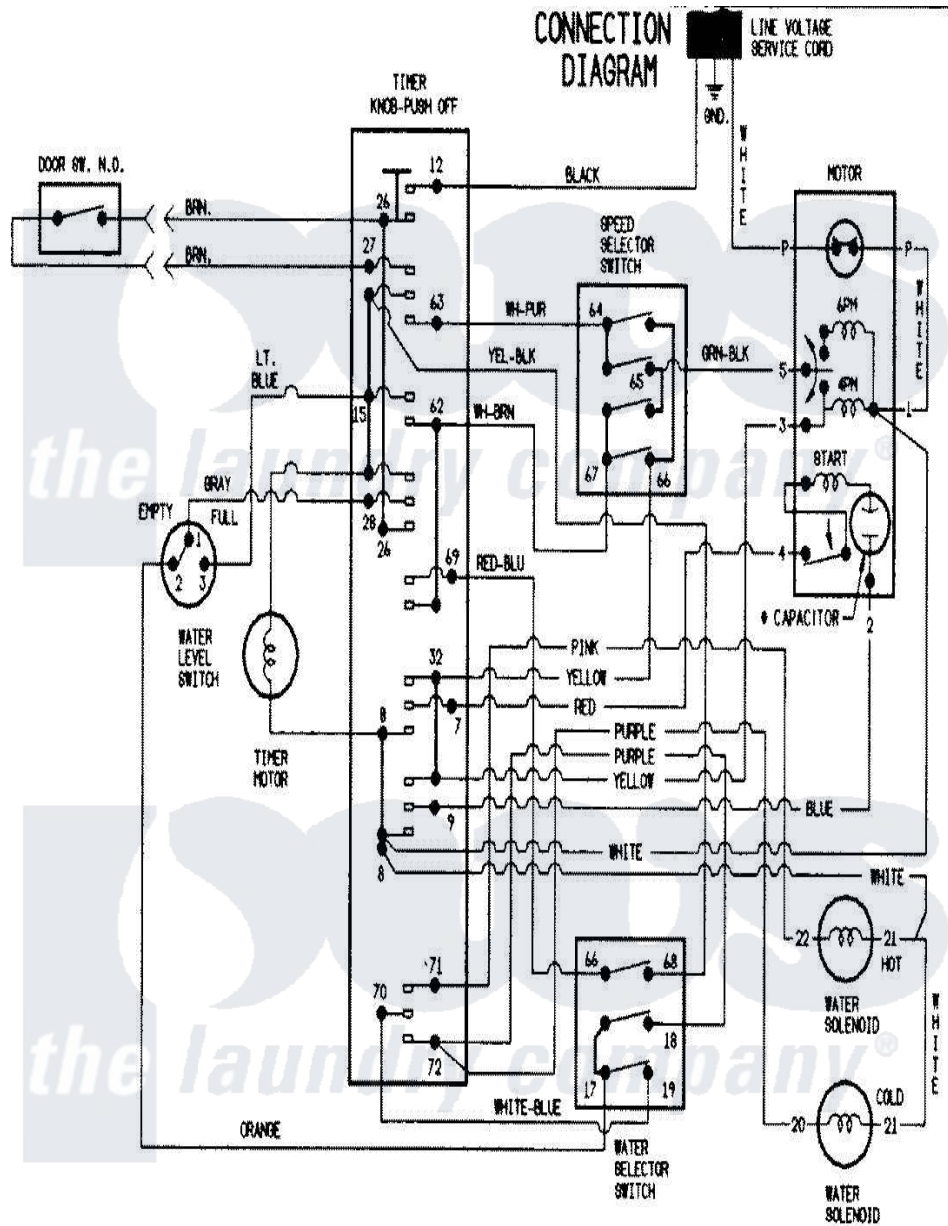

# Hoover HWA2501GW 07 - WIRING INFORMATION

Hoover Residential Hoover HWA2501GW Washer Parts Diagram 07 - WIRING INFORMATION  
 Click on the part number to view part

Item	Original Part Number	Replaced By	Status	Part Description
NI	15001245		Not Available	WIRING INFORMATION