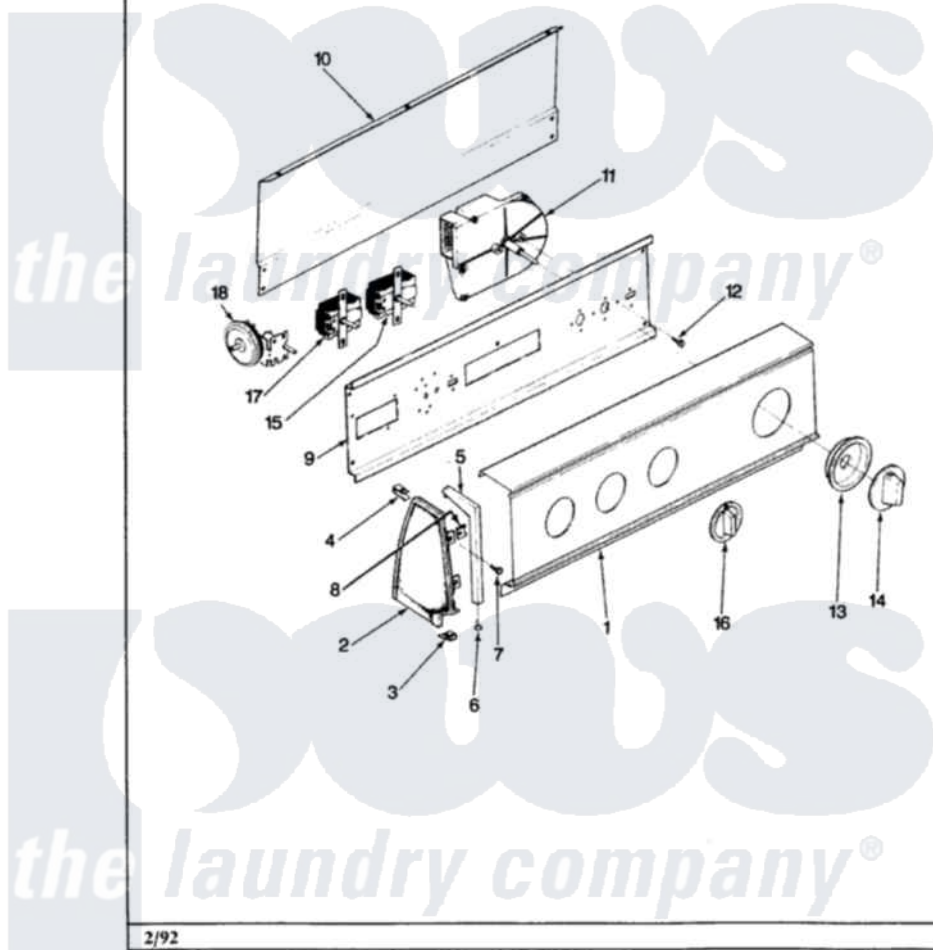

Hoover HWA2506W 02 - CONTROL PANEL

Section: BACKGUARD
Models: HWA2506

2/92

Hoover [Residential Hoover HWA2506W Washer Parts](#) Parts Diagram 02 - CONTROL PANEL
Click on the part number to view part

Item	Original Part Number	Replaced By	Status	Part Description
1	25-7702			Speedclip, End Cap To Control Panel
"	25-7793			Screw
"	35-2489		Not Available	CONTROL PANEL
2	35-2488	21001452		Cap- End
"	35-2487	21001451		Cap- End
3	34-9487		Not Available	PLATE, REINFORCEMENT
"	25-7697	25-2219		Screw
"	25-7851			Speedclip, End Cap To Top
4	25-7435	33002917		Screw, No.10-16
"	25-7852			Speedclip, Rr Shld To End Cap
5	53-0278		Not Available	TRIM, END CAP (LT)
"	53-0277		Not Available	TRIM, END CAP (RT)
6	25-7760			Screw
7	25-3092	90767		Screw, 8A X 3/8 HeX Washer Head Tapping

8	25-7702		Speedclip, End Cap To Control Panel
9	53-1676		Shield, Control
10	25-7853	25-7933	Ring, Retaining
"	35-2688	21001460	Shield, Rear
"	25-3092	90767	Screw, 8A X 3/8 HeX Washer Head Tapping
"	25-3457		Screw, Sems
11	35-3311	Not Available	TIMER
12	25-0205	216412	Screw, Bracket To Timer
13	35-0180	12500058	Knob Ski
14	35-2486	12500058	Knob Ski
15	35-0119		Rotary Switch
"	25-3092	90767	Screw, 8A X 3/8 HeX Washer Head Tapping
16	35-0147	Not Available	SELECTOR KNOB
17	25-3092	90767	Screw, 8A X 3/8 HeX Washer Head Tapping
"	35-0162	Not Available	ROTARY SWITCH
18	25-3092	90767	Screw, 8A X 3/8 HeX Washer Head Tapping
"	35-2801	21001554	Switch, Water Level
19	35-3320	Not Available	MANUAL, USE & CARE