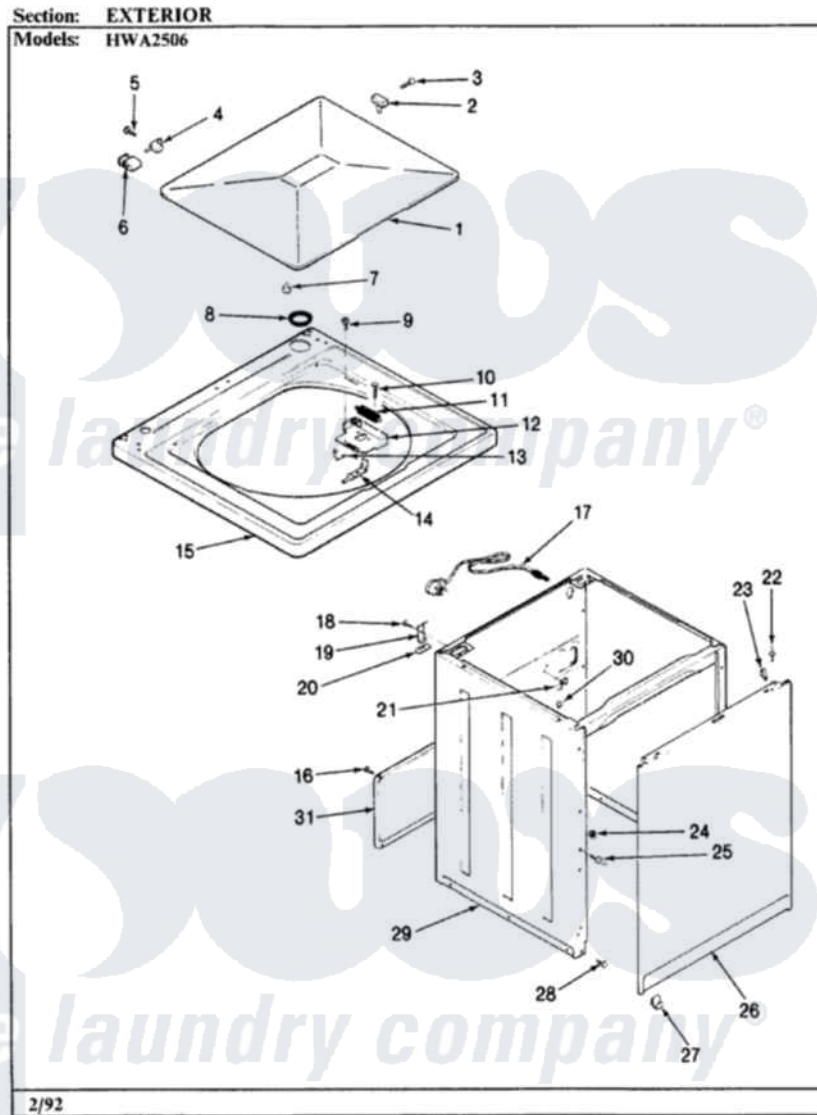

Hoover HWA2506W 03 - EXTERIOR

Hoover [Residential Hoover HWA2506W Washer Parts](#) Parts Diagram 03 - EXTERIOR
Click on the part number to view part

Item	Original Part Number	Replaced By	Status	Part Description
1	35-2026			Lid
2	25-7436			Nylite Washer
"	43-0057			Actuator, Door Switch
3	25-7438			Screw
4	25-7086	Y0308025		Washer, Stainless Steel
"	35-2045			Pin, Hinge
5	25-7893			Screw
6	35-2044			Hinge, Lid
7	35-0581			Bumper, Door
8	35-2063			Bushing, Insulator
9	25-7463	7101P012-60		Screw
10	25-7437	40040701		Screw, Tapping No.6b-20
11	35-2814	12001187		Kit, Lid Switch Assembly
12	35-2795	12001187		Kit, Lid Switch Assembly
13	25-7878			Clip
14	35-2805	12001187		Kit, Lid Switch Assembly

15	35-2739		Top, Cabinet
16	35-2731	21001167	Dispenser, Bleach
17	35-0680		Not Available CORD, POWER
18	25-7893		Screw
19	33-7450	35-2846	Hinge, Cabinet Top
20	33-0930		Pad, Top Hinge
21	33-6099		Clamp
22	53-0643		Pin, Locator
23	34-9701		Guide, Cabinet
24	25-0224	3400029	Nut, Adapter Plate
25	53-0643		Pin, Locator
26	35-2084		Panel, Front
27	53-0120		Clip, Front Panel
28	33-2653		Bumper, Cabinet
29	35-2106	21001871	Cabinet
30	33-2653		Bumper, Cabinet
31	35-2108	21001871	Cabinet
32	25-7733	681414	Screw, 10AB X 1/2