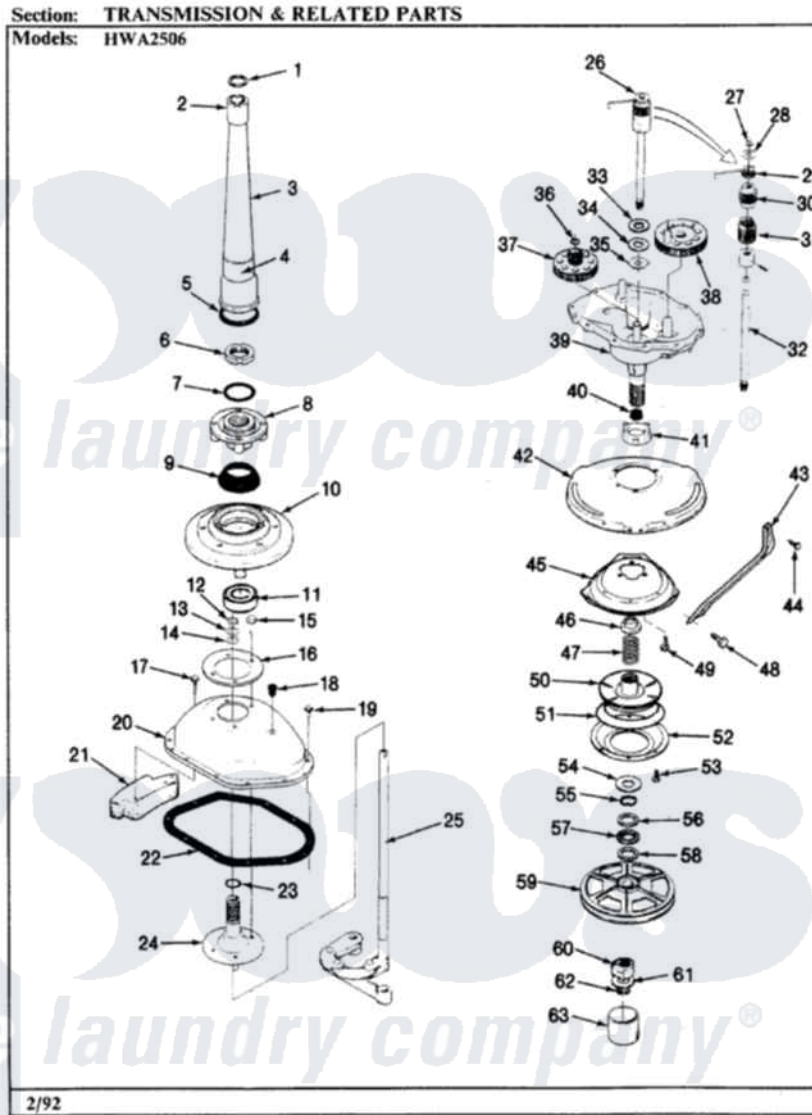

Hoover HWA2506W 04 - TRANSMISSION

Hoover [Residential Hoover HWA2506W Washer Parts](#) Parts Diagram 04 - TRANSMISSION
Click on the part number to view part

Item	Original Part Number	Replaced By	Status	Part Description
1	LA-2175	35-6680		Transmission
2	35-2835	21001066		Bearing, Centerpost
3	35-2792	21001401		Center Pos
4	33-6790			Bearing, Agitator
"	35-2983		Not Available	CENTERPOST ASSY.
5	35-2906			Seal, Centerpost Bottom
6	35-2791			Nut, Spin Tube
7	25-7938			"O" Ring, Basket Drive Hub
8	35-2715		Not Available	BASKET DRIVE HUB ASSY
9	35-2974			Tub Seal/Hub Assembly
10	35-2716	12001561		Bearing And Seal Housing Assembly
11	35-2972	12001561		Bearing And Seal Housing Assembly
"	35-2205			Bearing, Spin
12	25-7949		Not Available	RING, RETAINING (AG. SHAFT)