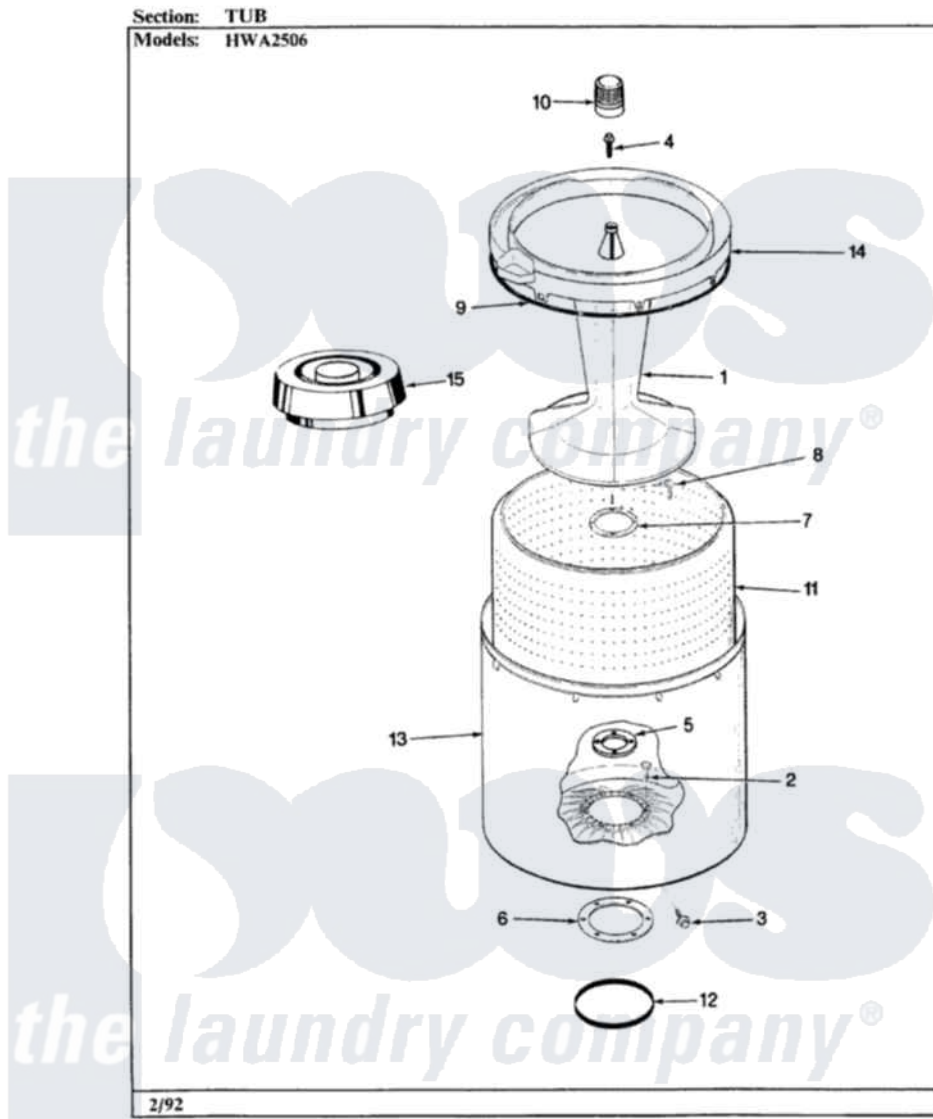

# Hoover HWA2506W 05 - TUB

Hoover [Residential Hoover HWA2506W Washer Parts](#) Parts Diagram 05 - TUB  
Click on the part number to view part

Item	Original Part Number	Replaced By	Status	Part Description
1	35-2717	<a href="#">35-3580</a>		Agitator
2	25-7947	<a href="#">21001063</a>		Screw, Shoulder
3	25-7953	<a href="#">22002933</a>		Screw
4	25-7948	<a href="#">W10309247</a>		Screw
5	35-2980	<a href="#">35-3685</a>		Gasket, Basket To Centerpost
6	<a href="#">35-2979</a>			Gasket, Tub/Hsg
7	<a href="#">35-3014</a>			Gasket And Reinf. Plate Assembly
8	25-7783	<a href="#">4356852</a>		Screw
9	<a href="#">35-2328</a>			Seal, Tub Top
10	<a href="#">35-2733</a>			Cap, Agitator
11	35-3016		Not Available	BASKET ASSY
12	<a href="#">35-2978</a>			Seal, Tub/Housing
13	35-2952	<a href="#">35-3700</a>		Tub Assembly
14	35-2262		Not Available	SHIELD, TUB TOP
"	35-2034		Not Available	TOP, TUB
15	<a href="#">35-2550</a>			Dispenser, Rinse