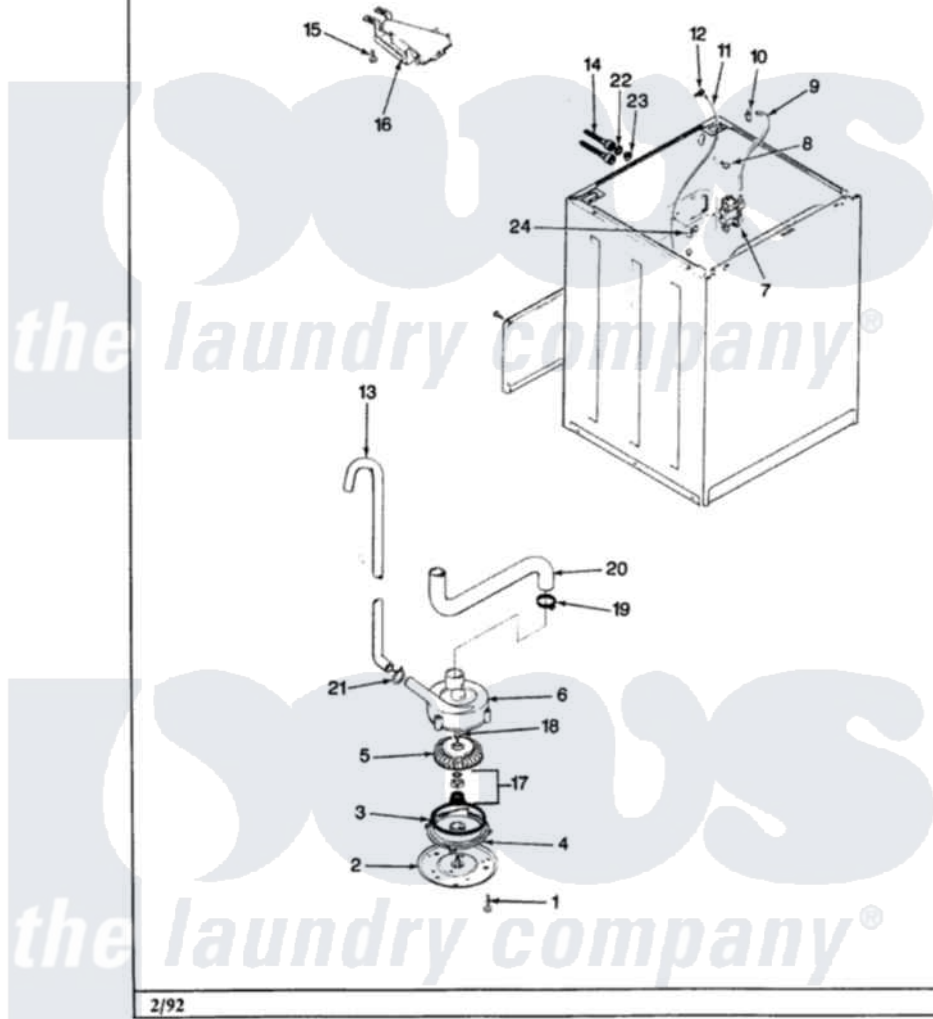

Hoover HWA2506W 06 - WATER CARRYING

Section: WATER CARRYING & PUMP ASSEMBLY

Models: HWA2506

2/92

Hoover [Residential Hoover HWA2506W Washer Parts](#) Parts Diagram 06 - WATER CARRYING

[Click on the part number to view part](#)

Item	Original Part Number	Replaced By	Status	Part Description
1	25-7405	3196164		Screw
2	33-6035		Not Available	PLATE & PULLEY ASSY.
3	33-6032			Gasket
4	35-2058			Base, Pump
5	35-2057	35-6465		Pump Assem
6	35-2099	35-6465		Pump Assem
"	35-2056		Not Available	HOUSING, PUMP
7	35-2377	35-2375		Valve, Water Mixing-230V
"	25-7220			Clip, Cabinet Top
8	25-7867	596669		Clamp, Manifold
9	35-2378	12002749		Hose, Flume Kit
10	25-7867	596669		Clamp, Manifold
11	35-2261		Not Available	PAD, PRESSURE SWITCH HOSE
"	35-2322	21001748		Hose, Pressure Switch
12	33-6099			Clamp
13	35-3539	21001872		Hose, Drain

14	33-7891	89503	Hose-Inlet
"	35-0874	76313	Hosefill
15	25-3092	90767	Screw, 8A X 3/8 HeX Washer Head Tapping
16	35-2051	21001760	Flume Assembly / Water Diverter
17	35-0707		Seal, Seat And "O" Ring
18	25-7894	W10001180	Screw
19	25-6069	Not Available	CORBIN CLAMP
20	35-2982		Hose Tub To Pump
21	25-7080	285655	Clamp, Hose
22	25-7048		Washer
23	33-7313	33-4264N	Strainer And Washer Kit
24	25-7796	596669	Clamp, Manifold