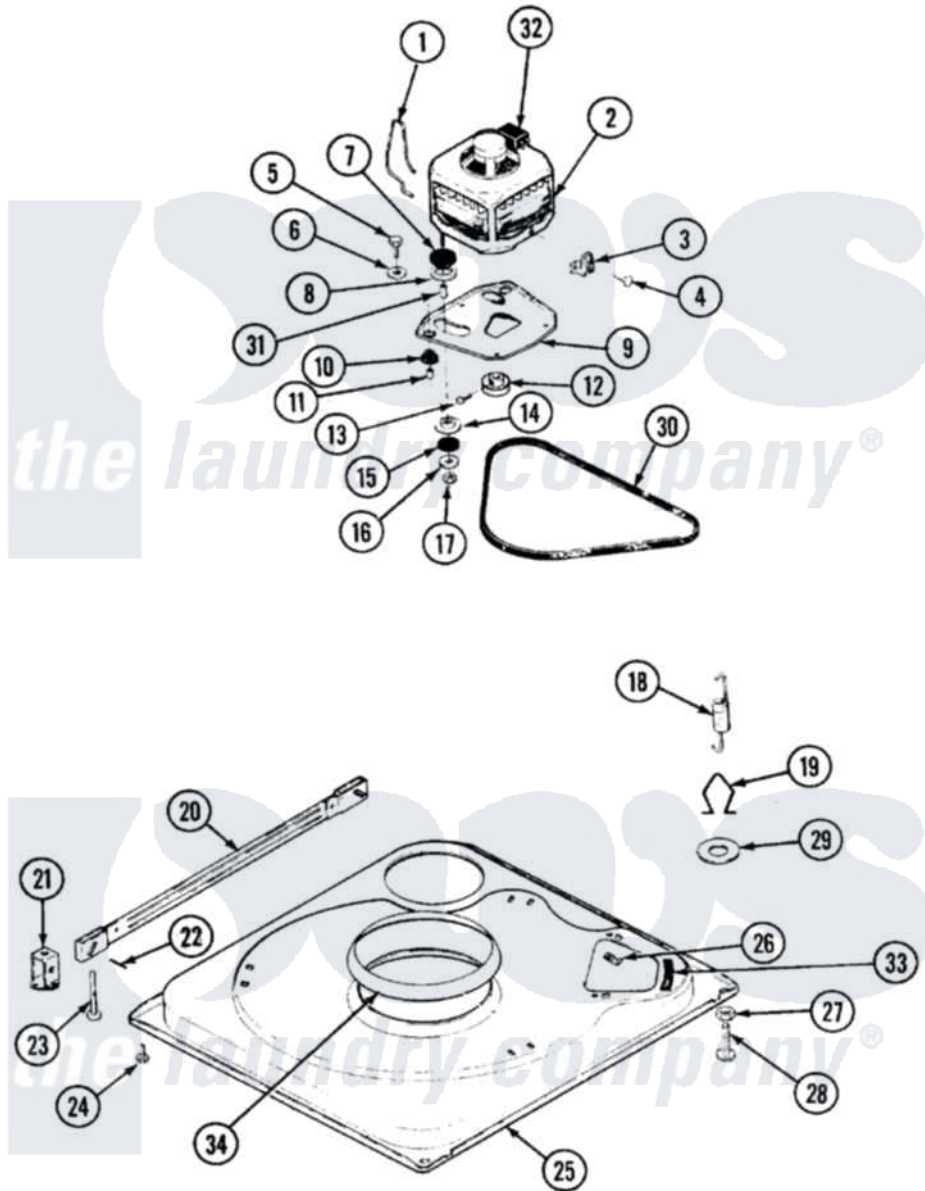

Hoover HWA2507GV 01 - BASE

Hoover [Residential Hoover HWA2507GV Washer Parts](#) Parts Diagram 01 - BASE
 Click on the part number to view part

Item	Original Part Number	Replaced By	Status	Part Description
1	35-0235			Spring, Motor Pivot
"	21001110	22004376		Spring, Motor Pivot
2	21001231	LA-2003		Motor Replacement Kit
"	LA-2003			Motor Replacement Kit
3	33-9945			Slide, Foot
"	21001109	21001486		Foot Slide, Isolator
4	25-7418	33001178		Back, Tumbler
"	W10124350		Not Available	NOT REQUIRED PART OR SEE NOTE
5	25-7833	21001977		Screw
6	25-7834			Washer, Motor/Base Screw
7	33-9946			Isolator, Motor
8	35-3570			Washer, Motor Pivot
9	21001111	21001783		Plate And Screw Assembly
"	35-2810	21001783		Plate And Screw Assembly
10	35-3646			Isolator, Motor Plate
"	35-3646			Isolator, Motor Plate

11	25-7831		Spacer, Mounting
12	21001108		Pulley, Motor
"	33-1171	21001833	Pulley, Motor
13	25-7117		Set Screw
14	33-9943	35-3571	Slide, Motor Pivot
15	33-9967		Washer, Motor Isolator
16	25-7047		Washer, Flat
17	25-7325	Y707702	Locknut
18	21001165		Spring, Suspension
"	21001138	22002922	Tool, Spring Removal
"	35-3658		Spring, Suspension
19	35-2976	Not Available	HOOK, SUSPENSION SPRING
"	21001166		Hook, Suspension Spring
20	35-2049	21001881	Bar, Stabilizer
21	35-2046		Bracket, Stabilizer
22	35-2052		Pin, Stabilizer
23	35-3020	22004469	Leg And Foot Self Stabilizing
24	25-7828	489483	Screw 10-32 X 1/2
25	35-2984	Not Available	BASE
"	21001169	12002701	Base Kit
26	25-7838	25-7845	Speednut, Motor
27	25-7915		Hex Nut
28	35-0772	25001119	Foot And Pad Assembly
"	35-0837	25001119	Foot And Pad Assembly
29	Y25-7951		Washer, Suspension Hook
30	35-2279		Belt, Drive
31	25-7830		Spacer
32	33-9765		Switch, Motor
33	35-2065		Pad, Motor Plate
34	21001161	21002026	Snubber
"	35-3788	21002026	Snubber