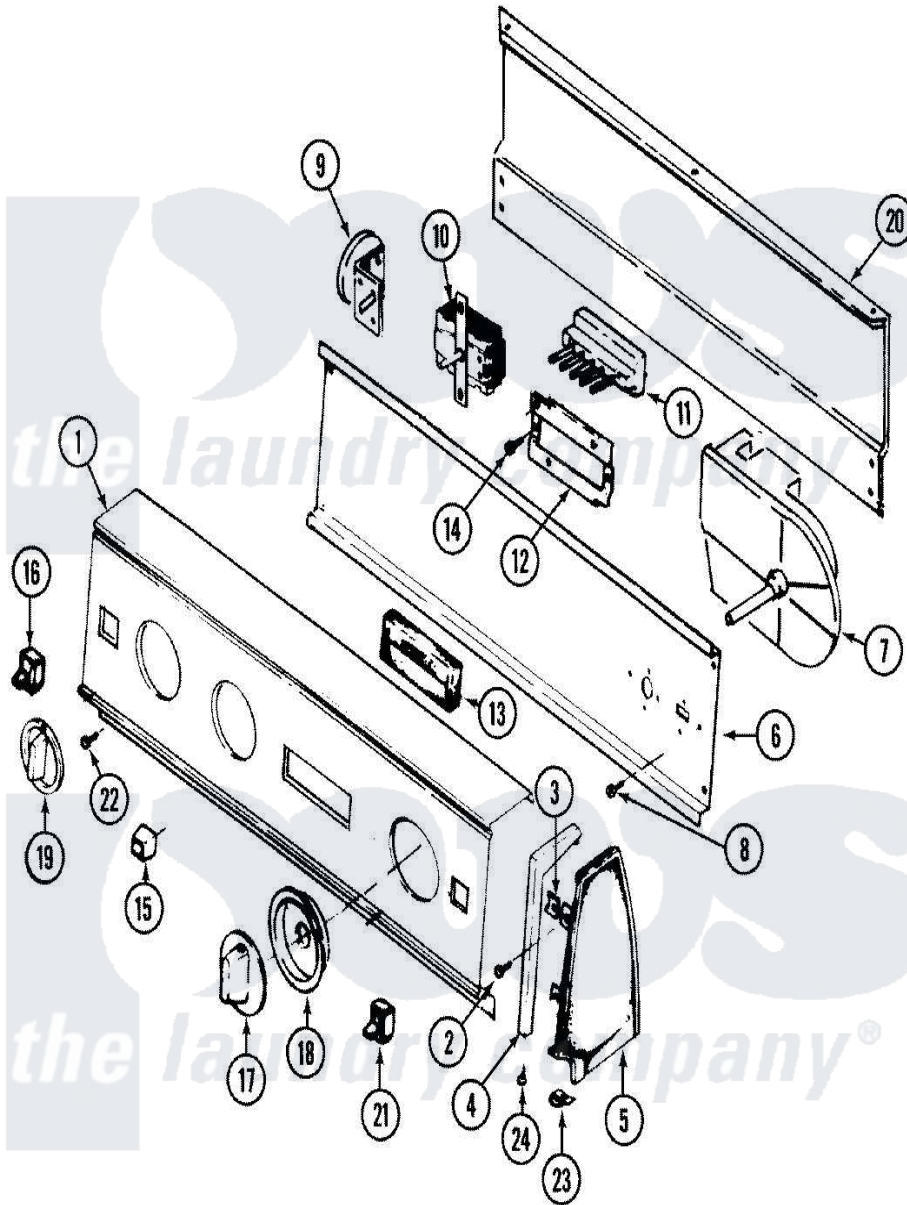

# Hoover HWA2507GV 02 - CONTROL PANEL

Hoover [Residential Hoover HWA2507GV Washer Parts](#) Parts Diagram 02 - CONTROL PANEL  
 Click on the part number to view part

Item	Original Part Number	Replaced By	Status	Part Description
1	<a href="#">25-3457</a>			Screw, Sems
"	21001026		Not Available	PANEL, CONTROL
2	<a href="#">25-7760</a>			Screw
3	<a href="#">25-7702</a>			Speedclip, End Cap To Control Panel
4	53-0278		Not Available	TRIM, END CAP (LT)
"	53-0277		Not Available	TRIM, END CAP (RT)
5	35-2669		Not Available	CAP, END (LT)(WHT)
"	35-2668	<a href="#">21001453</a>		Cap-End
6	25-3092	<a href="#">90767</a>		Screw, 8A X 3/8 HeX Washer Head Tapping
"	35-3190		Not Available	SHIELD, CONTROL
7	<a href="#">21001359</a>			Timer, Export
"	35-4146		Not Available	TIMER
8	25-0205	<a href="#">216412</a>		Screw, Bracket To Timer
9	25-3092	<a href="#">90767</a>		Screw, 8A X 3/8 HeX Washer Head Tapping

"	35-3691	<a href="#">21001554</a>		Switch, Water Level
10	35-4010		Not Available	SWITCH, ROTARY
"	25-3092	<a href="#">90767</a>		Screw, 8A X 3/8 HeX Washer Head Tapping
11	<a href="#">35-3193</a>			Switch 4 Pushbutton
12	33-6621		Not Available	BRACKET, SWITCH
13	35-3394		Not Available	PAD, SWITCH
14	25-7712		Not Available	SCREW
"	25-3092	<a href="#">90767</a>		Screw, 8A X 3/8 HeX Washer Head Tapping
15	<a href="#">35-3191</a>			Pushbutton
16	<a href="#">35-3203</a>			Switch, Paddle Momentary
17	35-2672	<a href="#">21001237</a>		Knob, Timer
18	35-2950	<a href="#">21001502</a>		Skirt Ri
19	35-2673	<a href="#">21001239</a>		Knob, Selector
20	25-3092	<a href="#">90767</a>		Screw, 8A X 3/8 HeX Washer Head Tapping
"	<a href="#">25-3457</a>			Screw, Sems
"	35-2688	<a href="#">21001460</a>		Shield, Rear
21	<a href="#">35-3204</a>			Switch, Paddle 2 Pos.
22	25-7649	<a href="#">910187</a>		Screw
23	<a href="#">25-7851</a>			Speedclip, End Cap To Top
24	<a href="#">25-7760</a>			Screw
25	21001043		Not Available	MANUAL, USE & CARE
"	21001033		Not Available	MANUAL, USE & CARE