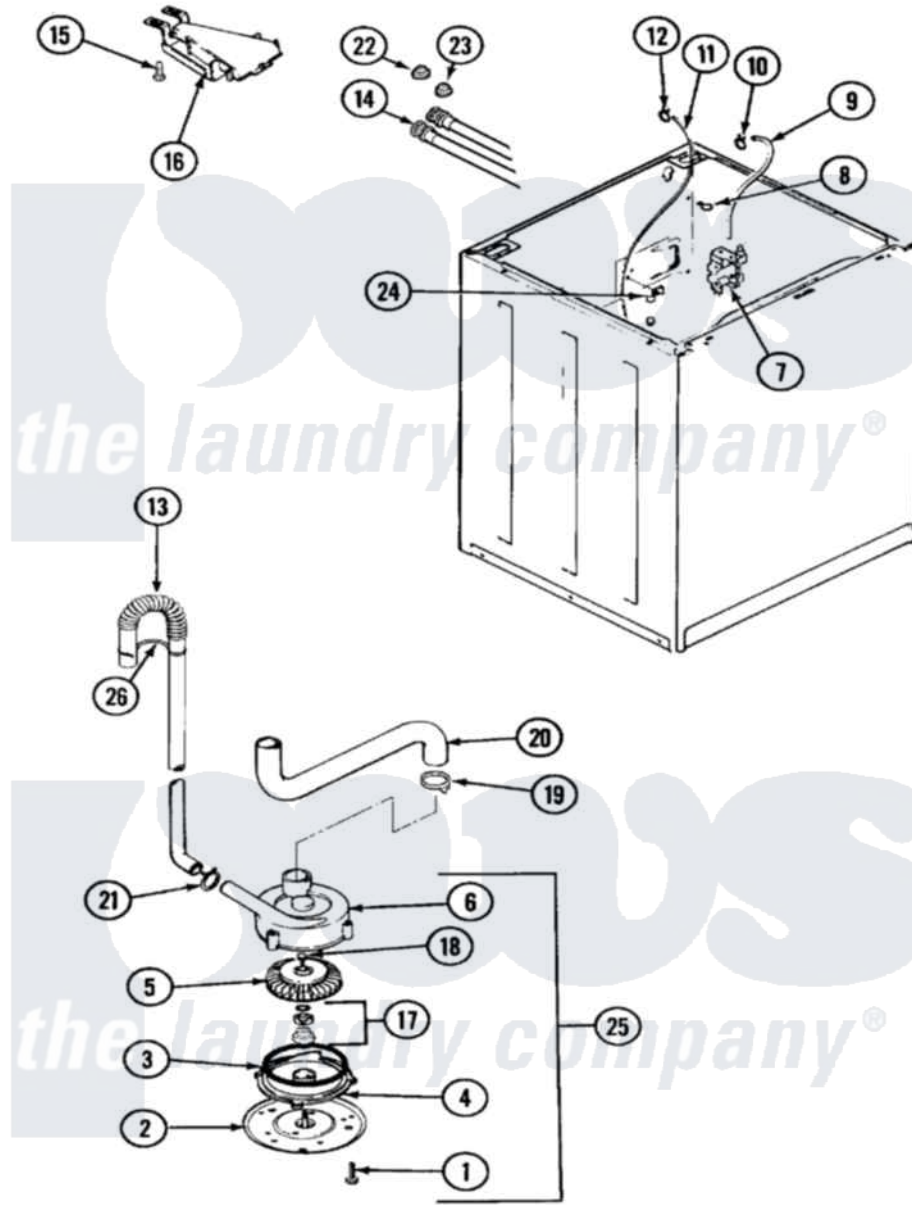

Hoover HWA2507GV 03 - MOTOR & PUMP

Hoover [Residential Hoover HWA2507GV Washer Parts](#) Parts Diagram 03 - MOTOR & PUMP
 Click on the part number to view part

Item	Original Part Number	Replaced By	Status	Part Description
1	25-7405	3196164		Screw
2	33-6035		Not Available	PLATE & PULLEY ASSY.
3	33-6032			Gasket
4	35-2058			Base, Pump
5	35-2057	35-6465		Pump Assem
6	35-2056		Not Available	HOUSING, PUMP
7	25-7220			Clip, Cabinet Top
"	35-2375			Valve, Water Mixing-230V
8	25-7867	596669		Clamp, Manifold
9	35-3623	12002749		Hose, Flume Kit
10	25-7867	596669		Clamp, Manifold
11	35-2322	21001748		Hose, Pressure Switch
"	35-2261		Not Available	PAD, PRESSURE SWITCH HOSE
12	33-6099			Clamp
13	35-3539	21001872		Hose, Drain
14	35-3400			Inlet Hose Assembly

"	35-3401		Inlet Hose Assembly
15	25-3092	90767	Screw, 8A X 3/8 HeX Washer Head Tapping
16	35-2051	21001760	Flume Assembly / Water Diverter
17	35-0707		Seal, Seat And "O" Ring
18	25-7894	W10001180	Screw
19	25-6068	285655	Clamp, Hose
20	35-3584	21001915	Hose, Tub To Pump
21	25-7080	285655	Clamp, Hose
22	25-7048		Washer
23	33-7313	33-4264N	Strainer And Washer Kit
24	25-7796	596669	Clamp, Manifold
25	35-2099	35-6465	Pump Assem
"	35-2344		Restrictor, Flow
26	33-9537	22003814	Retainer, Drain Hose