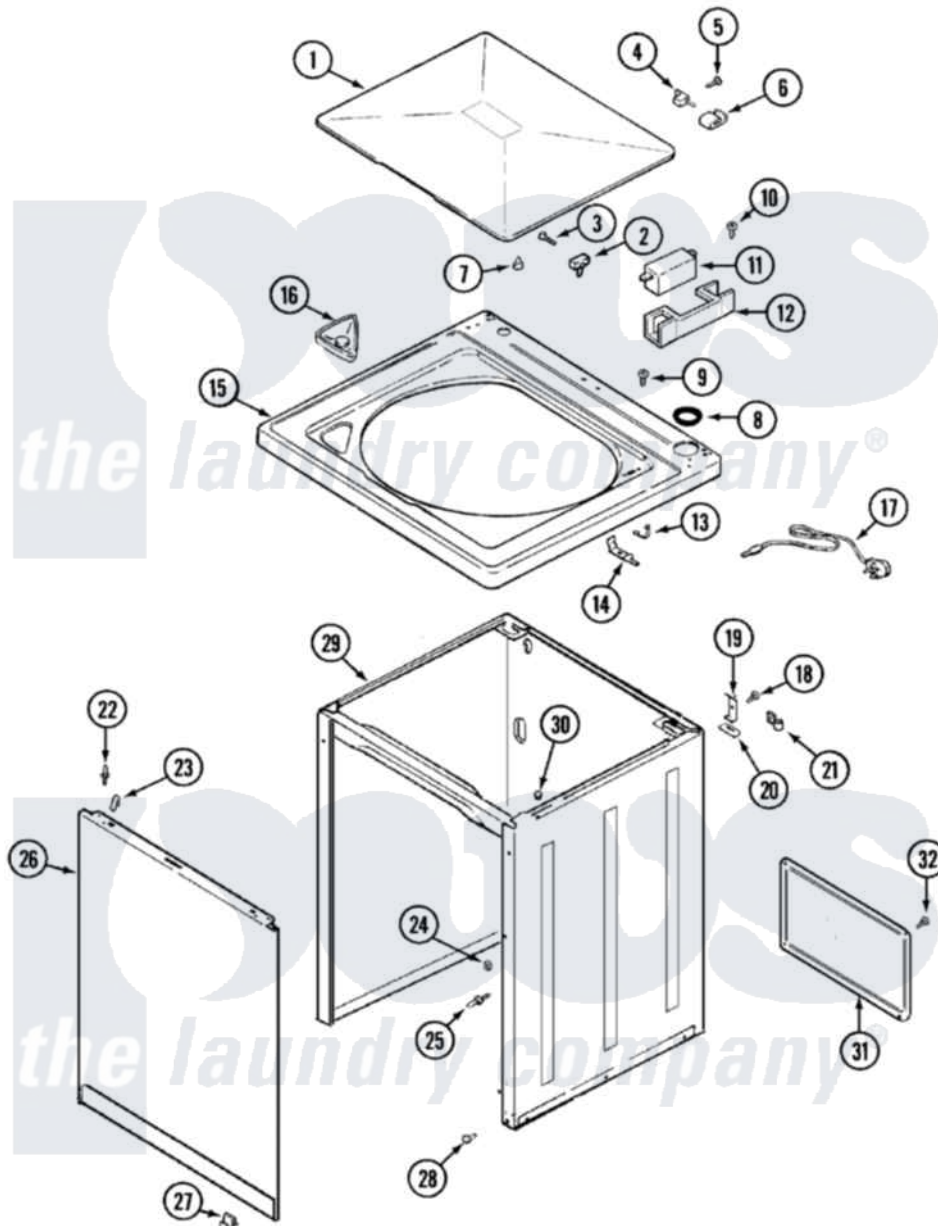

Hoover HWA2507GV 04 - TOP

Hoover [Residential Hoover HWA2507GV Washer Parts](#) Parts Diagram 04 - TOP
 Click on the part number to view part

Item	Original Part Number	Replaced By	Status	Part Description
1	35-2026			Lid
2	25-7436			Nylite Washer
"	43-0057			Actuator, Door Switch
3	25-7438			Screw
4	35-2045			Pin, Hinge
5	25-7894	W10001180		Screw
6	35-2044			Hinge, Lid
7	35-0581			Bumper, Door
8	35-2063			Bushing, Insulator
9	25-7463	7101P012-60		Screw
10	25-7437	40040701		Screw, Tapping No.6b-20
"	21001136	3400872		Screw, 8-18 X 3/8
11	35-2904		Not Available	PAD, LID SWITCH
"	35-3382	12001187		Kit, Lid Switch Assembly
"	21001148	12001187		Kit, Lid Switch Assembly
"	21001137	12001187		Kit, Lid Switch Assembly

12	35-2795	12001187	Kit, Lid Switch Assembly
"	21001135		Housing, Lid Switch
13	25-7878		Clip
14	21001134		Lever, Lid Switch
"	35-3076	12001187	Kit, Lid Switch Assembly
15	35-2739		Top, Cabinet
16	35-2731	21001167	Dispenser, Bleach
"	21001167		Dispenser, Bleach
17	35-1007		Strain Relief
"	21001046	Not Available	CORD, POWER
18	25-7732	681414	Screw, 10AB X 1/2
19	35-2846		Hinge, Cabinet Top
20	35-4128		Pad, Hinge
21	25-7796	596669	Clamp, Manifold
22	53-0643		Pin, Locator
"	35-4129		Bumper, Cabinet
23	25-7220		Clip, Cabinet Top
24	53-0200		Sleeve, Locator Pin
"	25-0224	3400029	Nut, Adapter Plate
25	53-0643		Pin, Locator
26	35-2084		Panel, Front
27	53-0120		Clip, Front Panel
28	33-2653		Bumper, Cabinet
29	35-2106	21001871	Cabinet
30	33-2653		Bumper, Cabinet
31	35-2108	21001871	Cabinet
32	25-7733	681414	Screw, 10AB X 1/2