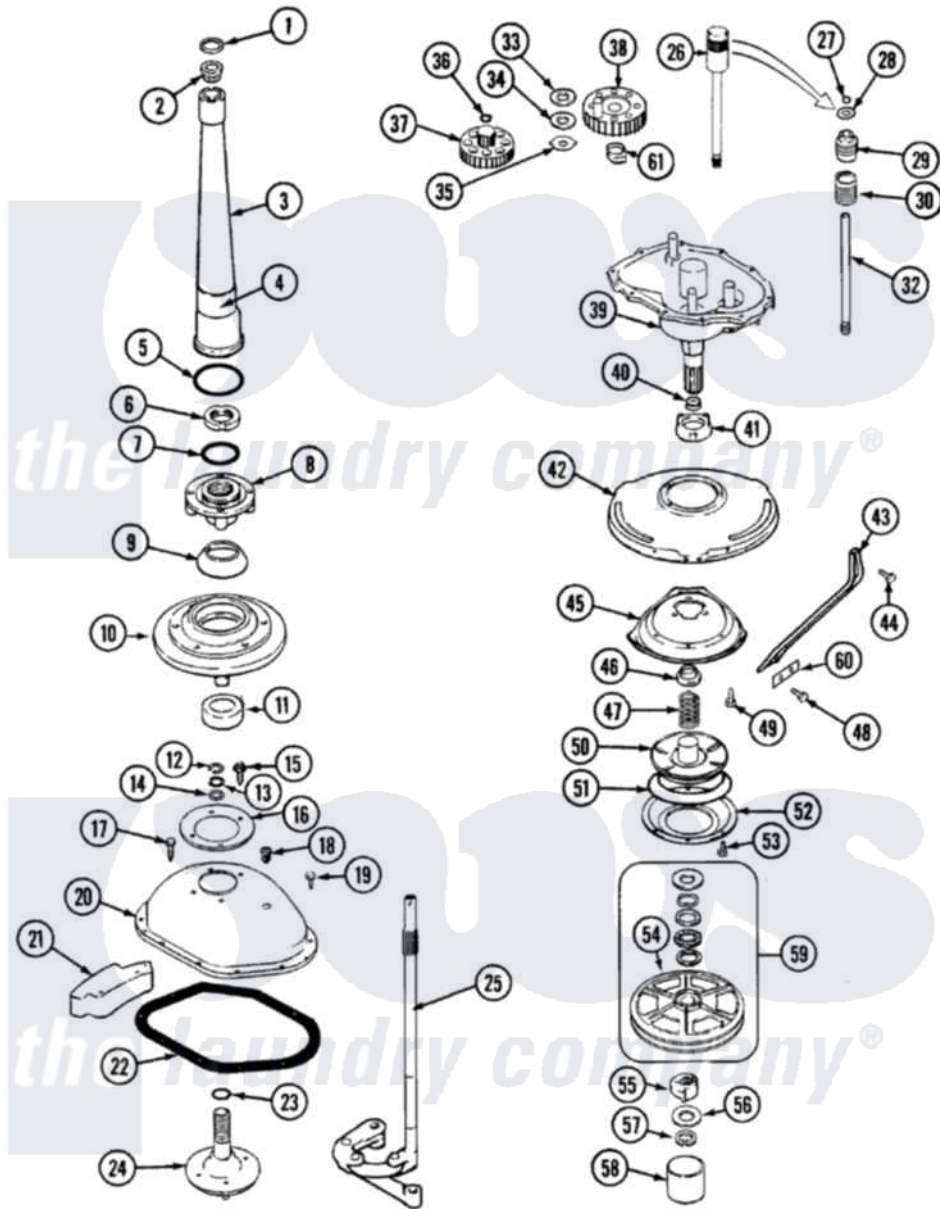

Hoover HWA2507GV 05 - TRANSMISSION

Hoover [Residential Hoover HWA2507GV Washer Parts](#) Parts Diagram 05 - TRANSMISSION
 Click on the part number to view part

Item	Original Part Number	Replaced By	Status	Part Description
1	25-7941			"O" Ring, Agr Drive Shaft
2	35-2835	21001066		Bearing, Centerpost
3	35-2792	21001401		Center Pos
4	35-2983		Not Available	CENTERPOST ASSY.
"	35-3214	33-6790		Bearing, Agitator
5	35-2906			Seal, Centerpost Bottom
6	35-2791			Nut, Spin Tube
7	25-7938			"O" Ring, Basket Drive Hub
8	35-3647	W10219156		Tub Seal
9	35-2974			Tub Seal/Hub Assembly
10	35-2716	12001561		Bearing And Seal Housing Assembly
11	35-2205			Bearing, Spin
"	35-2972	12001561		Bearing And Seal Housing Assembly
12	25-7949		Not Available	RING, RETAINING (AG. SHAFT)