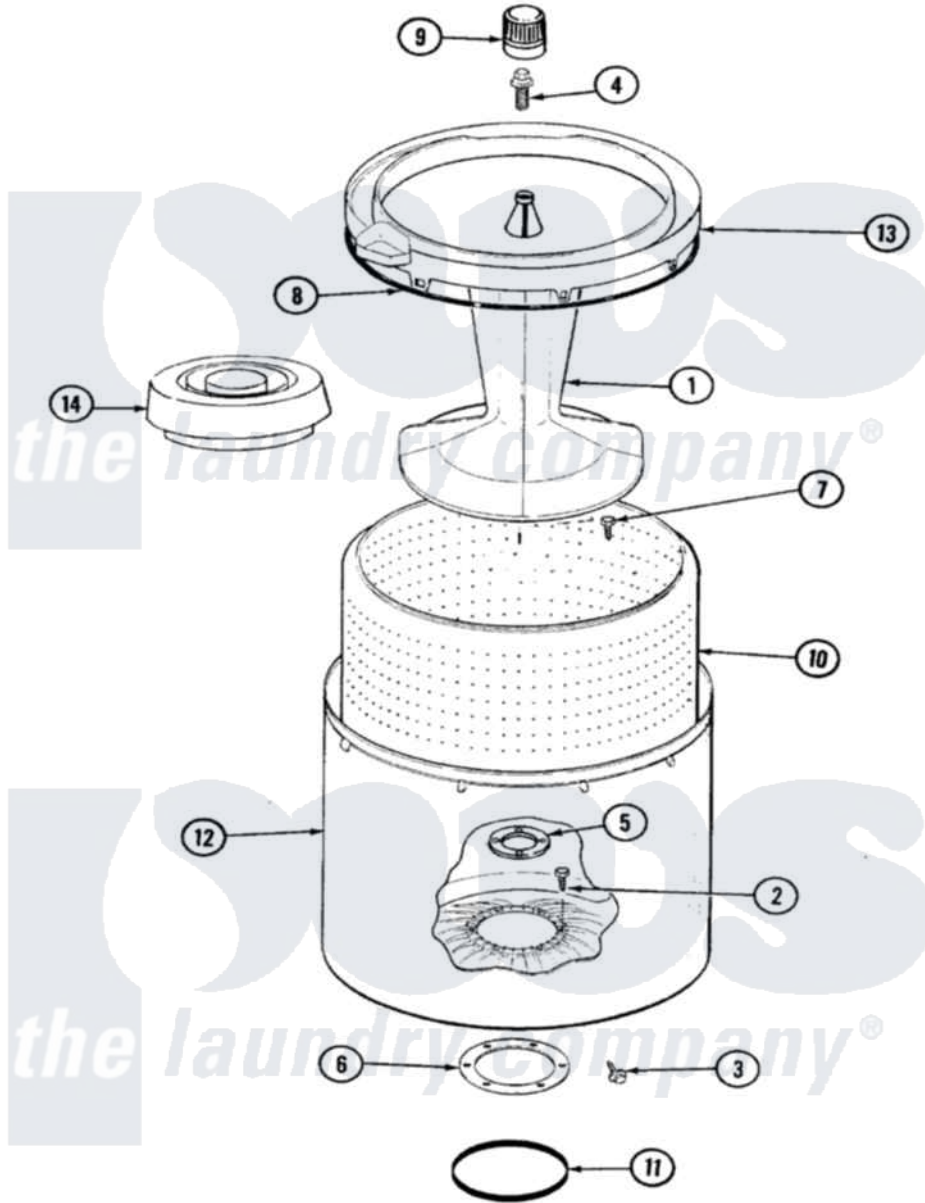

Hoover HWA2507GV 06 - TUB

Hoover [Residential Hoover HWA2507GV Washer Parts](#) Parts Diagram 06 - TUB
 Click on the part number to view part

| Item | Original Part Number | Replaced By | Status | Part Description |
|------|-------------------------|---------------------------|---------------|------------------------------|
| 1 | 35-3580 | | | Agitator |
| 2 | 25-7947 | 21001063 | | Screw, Shoulder |
| 3 | 25-7953 | 22002933 | | Screw |
| 4 | 25-7948 | W10309247 | | Screw |
| 5 | 35-3685 | | | Gasket, Basket To Centerpost |
| 6 | 35-3686 | | | Gasket, Tub To Housing |
| 7 | 25-7965 | 3400504 | | Screw |
| 8 | 35-2328 | | | Seal, Tub Top |
| 9 | 35-2733 | | | Cap, Agitator |
| 10 | 35-3687 | | Not Available | BASKET, SPIN |
| 11 | 35-2978 | | | Seal, Tub/Housing |
| 12 | 35-3700 | | | Tub Assembly |
| 13 | 35-3578 | | Not Available | TOP, TUB |
| " | 35-2262 | | Not Available | SHIELD, TUB TOP |
| 14 | 35-2550 | | | Dispenser, Rinse |