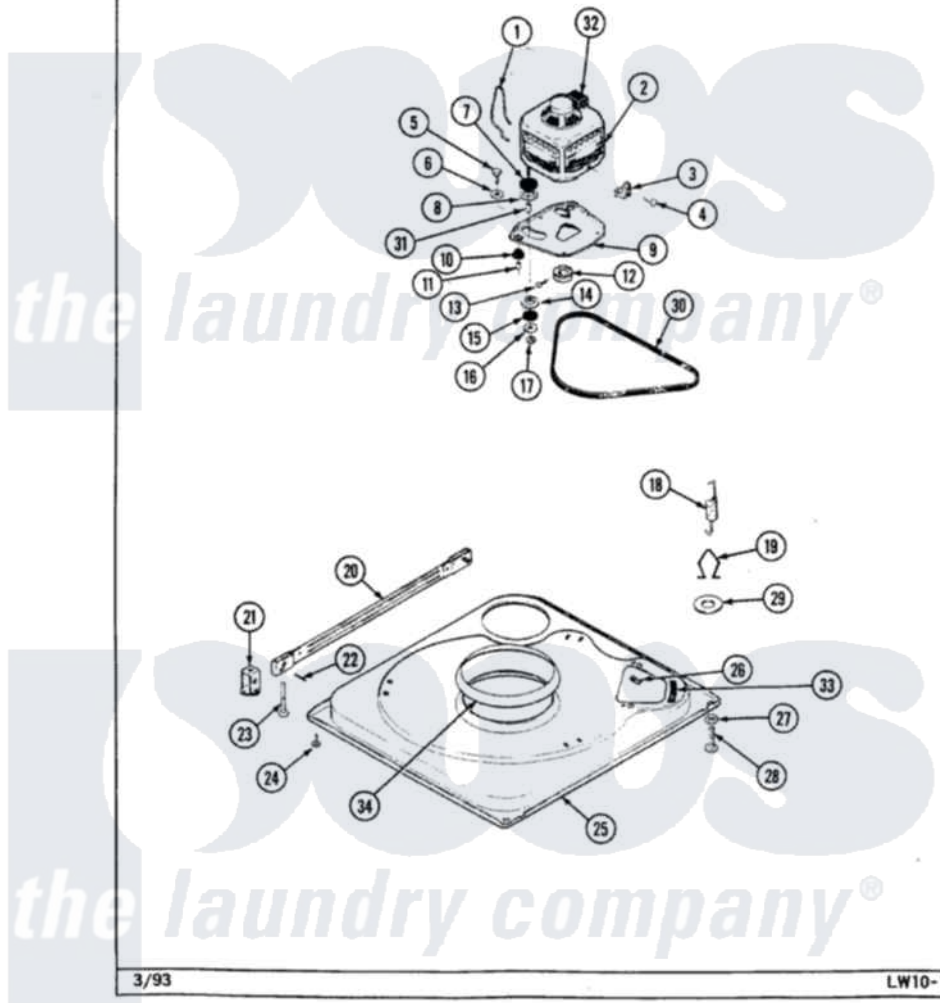

Hoover HWA2606W 01 - BASE

Section: BASE

Models: HWA2606

Hoover [Residential Hoover HWA2606W Washer Parts](#) Parts Diagram 01 - BASE

[Click on the part number to view part](#)

Item	Original Part Number	Replaced By	Status	Part Description
1	35-0235			Spring, Motor Pivot
2	LA-2003			Motor Replacement Kit
3	33-9945			Slide, Foot
4	25-7418	33001178		Back, Tumbler
5	25-7833	21001977		Screw
6	25-7834			Washer, Motor/Base Screw
7	33-9946			Isolator, Motor
8	33-9944	35-3570		Washer, Motor Pivot
9	35-2810	21001783		Plate And Screw Assembly
10	33-9941	35-3646		Isolator, Motor Plate
11	25-7831			Spacer, Mounting
12	35-2124	W10143344		Pulley
13	25-7117			Set Screw
14	33-9943	35-3571		Slide, Motor Pivot
15	33-9967			Washer, Motor Isolator
16	25-7047			Washer, Flat

17	25-7325	Y707702		Locknut
18	35-2681		Not Available	SPRING, SUSPENSION
"	35-3658			Spring, Suspension
19	35-2976		Not Available	HOOK, SUSPENSION SPRING
20	25-7828	489483		Screw 10-32 X 1/2
"	35-2049	21001881		Bar, Stabilizer
21	35-2046			Bracket, Stabilizer
22	35-2052			Pin, Stabilizer
23	35-2050	22004469		Leg And Foot Self Stabalizing
24	35-2039		Not Available	PAD, FOOT
25	35-2984		Not Available	BASE
26	25-7845			Speednut, Motor
27	25-7915			Hex Nut
28	35-0837	25001119		Foot And Pad Assembly
"	35-0772	25001119		Foot And Pad Assembly
29	Y25-7951			Washer, Suspension Hook
30	35-2320	21352320		Belt, Drive
31	25-7830			Spacer
32	33-9765			Switch, Motor
33	35-2065			Pad, Motor Plate
34	35-2357	21002026		Snubber