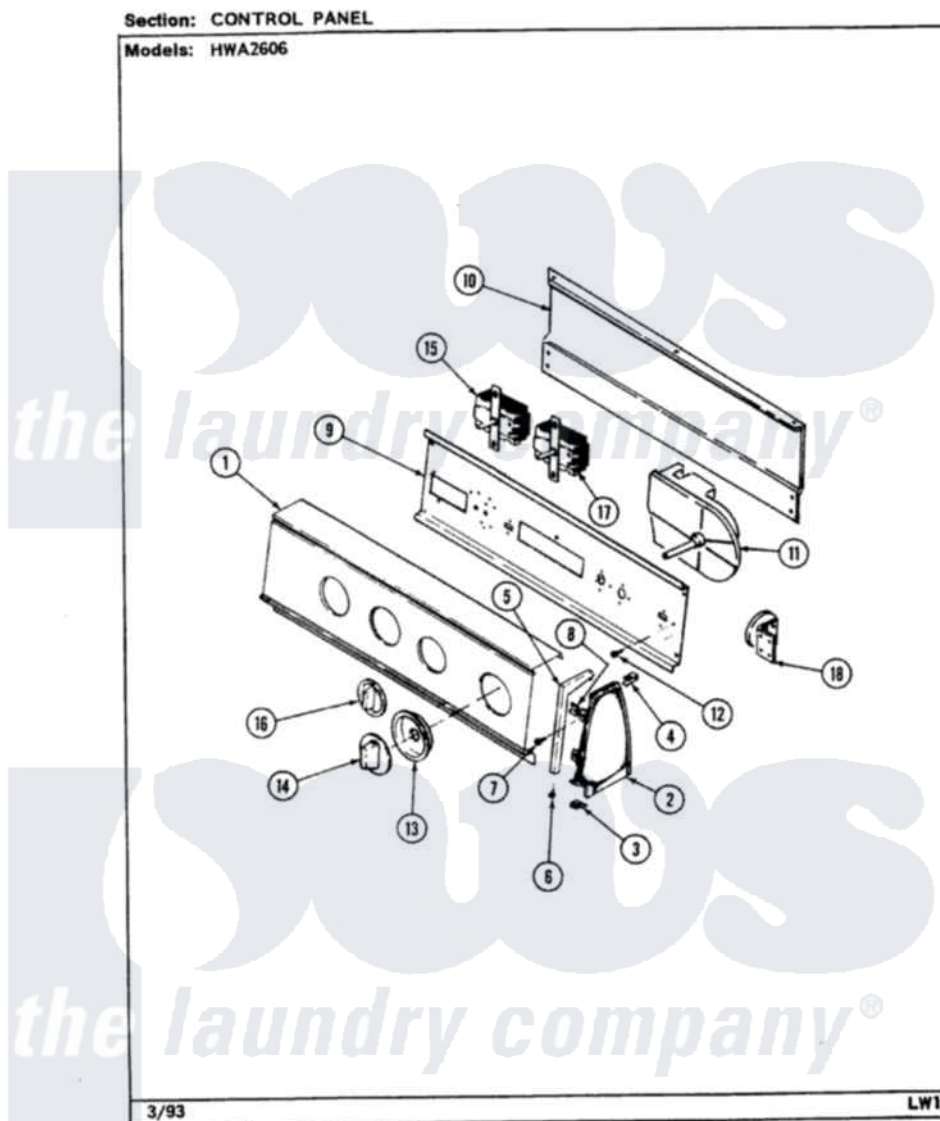

Hoover HWA2606W 02 - CONTROL PANEL

Hoover [Residential Hoover HWA2606W Washer Parts](#) Parts Diagram 02 - CONTROL PANEL
Click on the part number to view part

Item	Original Part Number	Replaced By	Status	Part Description
1	25-7702			Speedclip, End Cap To Control Panel
"	25-7793			Screw
"	35-3319		Not Available	CONTROL PANEL
2	35-2488	21001452		Cap- End
"	35-2487	21001451		Cap- End
3	34-9487		Not Available	PLATE, REINFORCEMENT
"	25-2219			Screw
"	25-7851			Speedclip, End Cap To Top
4	25-7435	33002917		Screw, No.10-16
"	25-7852			Speedclip, Rr Shld To End Cap
5	53-0278		Not Available	TRIM, END CAP (LT)
"	53-0277		Not Available	TRIM, END CAP (RT)
6	25-7760			Screw
7	25-3092	90767		Screw, 8A X 3/8 HeX Washer Head Tapping

8	25-7702		Speedclip, End Cap To Control Panel
9	53-1676		Shield, Control
10	25-7853	25-7933	Ring, Retaining
"	25-3092	90767	Screw, 8A X 3/8 HeX Washer Head Tapping
"	25-3457		Screw, Sems
"	35-2688	21001460	Shield, Rear
11	35-3644	Not Available	TIMER (230V 60HZ)
12	25-0205	216412	Screw, Bracket To Timer
13	35-0180	12500058	Knob Ski
14	35-0498	12500058	Knob Ski
15	35-0119		Rotary Switch
"	25-3092	90767	Screw, 8A X 3/8 HeX Washer Head Tapping
16	35-0147	Not Available	SELECTOR KNOB
17	25-3092	90767	Screw, 8A X 3/8 HeX Washer Head Tapping
"	35-0162	Not Available	ROTARY SWITCH
18	35-3283	21001554	Switch, Water Level
"	25-3092	90767	Screw, 8A X 3/8 HeX Washer Head Tapping
19	35-3642	Not Available	MANUAL, USE & CARE