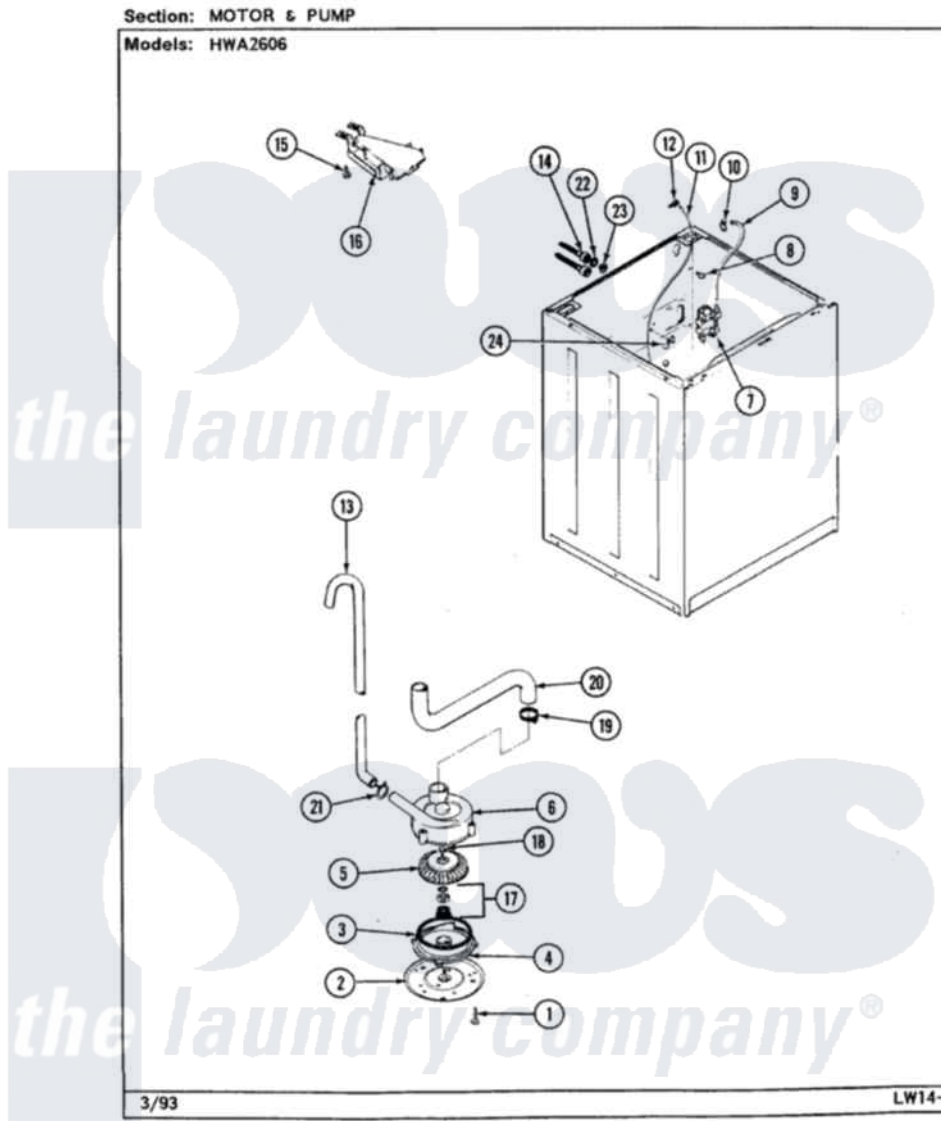

Hoover HWA2606W 03 - MOTOR & PUMP

Hoover [Residential Hoover HWA2606W Washer Parts](#) Parts Diagram 03 - MOTOR & PUMP
Click on the part number to view part

Item	Original Part Number	Replaced By	Status	Part Description
1	25-7759	3196164		Screw
2	33-6035		Not Available	PLATE & PULLEY ASSY.
3	33-6032			Gasket
4	35-2058			Base, Pump
5	35-2057	35-6465		Pump Assem
6	35-2099	35-6465		Pump Assem
"	35-2344			Restrictor, Flow
"	35-2056		Not Available	HOUSING, PUMP
7	35-2375			Valve, Water Mixing-230V
"	25-7220			Clip, Cabinet Top
"	25-7581	489483		Screw 10-32 X 1/2
"	25-7071		Not Available	LOCKWASHER
8	25-7867	596669		Clamp, Manifold
9	35-2378	12002749		Hose, Flume Kit
10	25-7867	596669		Clamp, Manifold
11	35-2321	21001748		Hose, Pressure Switch

"	35-0706	Not Available	PAD, FOAM
12	33-6099		Clamp
13	35-3539	21001872	Hose, Drain
14	35-0873	76313	Hosefill
"	33-7046	89503	Hose-Inlet
15	25-3092	90767	Screw, 8A X 3/8 HeX Washer Head Tapping
16	35-2051	21001760	Flume Assembly / Water Diverter
17	35-0707		Seal, Seat And "O" Ring
18	25-7894	W10001180	Screw
19	25-6068	285655	Clamp, Hose
20	35-3584	21001915	Hose, Tub To Pump
"	25-7419	Not Available	SCREW
21	25-7080	285655	Clamp, Hose
22	25-7048		Washer
23	33-7313	33-4264N	Strainer And Washer Kit
24	25-7796	596669	Clamp, Manifold