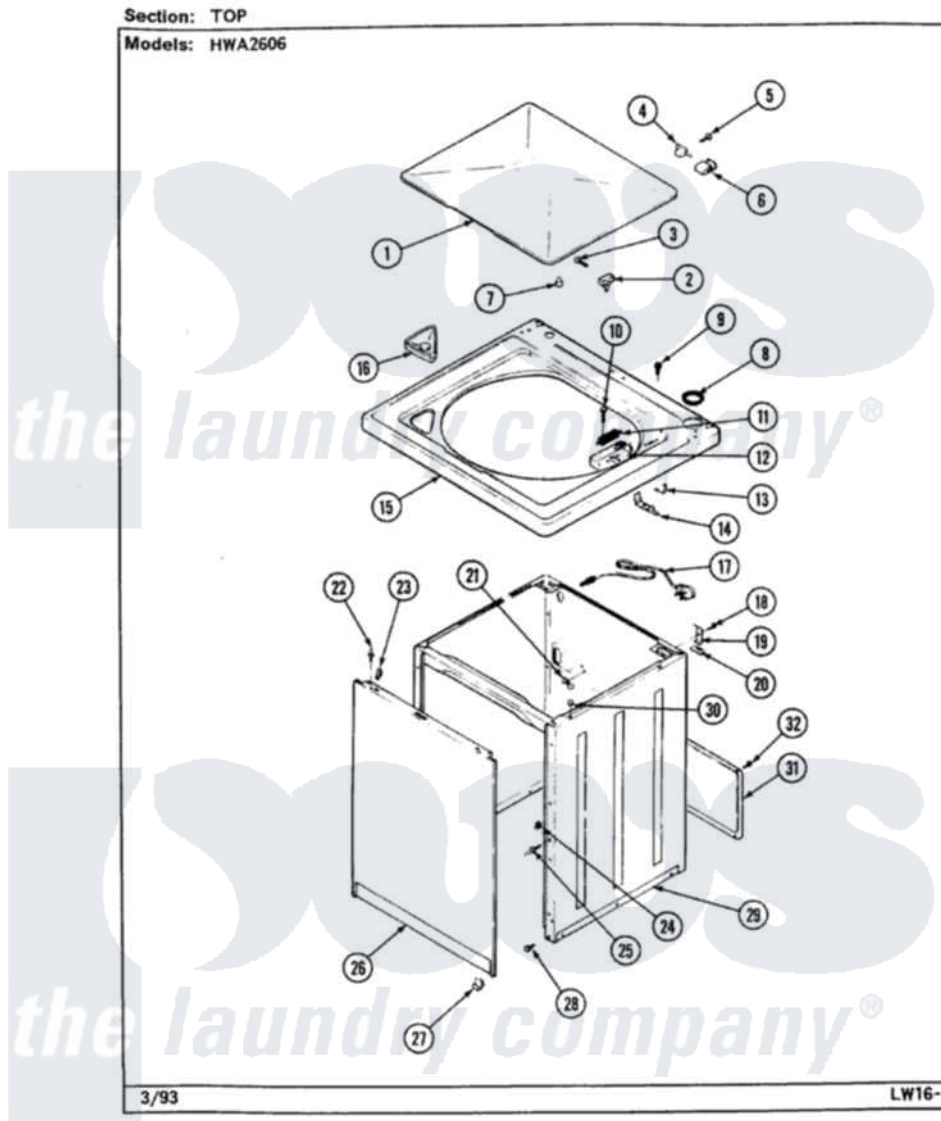

Hoover HWA2606W 04 - TOP

Hoover [Residential Hoover HWA2606W Washer Parts](#) Parts Diagram 04 - TOP
Click on the part number to view part

Item	Original Part Number	Replaced By	Status	Part Description
1	35-2026			Lid
2	25-7436			Nylite Washer
"	43-0057			Actuator, Door Switch
3	25-7438			Screw
4	35-2045			Pin, Hinge
5	25-7893			Screw
6	35-2044			Hinge, Lid
7	35-0581			Bumper, Door
8	35-2063			Bushing, Insulator
9	25-7950		Not Available	SCREW
10	25-7437	40040701		Screw, Tapping No.6b-20
11	LA-1058	12001187		Kit, Lid Switch Assembly
12	35-2795	12001187		Kit, Lid Switch Assembly
13	25-7878			Clip
14	35-3076	12001187		Kit, Lid Switch Assembly
15	35-2739			Top, Cabinet

16	35-2731	21001167	Dispenser, Bleach
17	35-1011	Not Available	SERVICE CORD
18	25-7893		Screw
19	35-2846		Hinge, Cabinet Top
20	33-0930		Pad, Top Hinge
21	33-6099		Clamp
22	53-0643		Pin, Locator
23	25-7220		Clip, Cabinet Top
24	25-0224	3400029	Nut, Adapter Plate
25	53-0643		Pin, Locator
26	35-2084		Panel, Front
27	53-0120		Clip, Front Panel
28	33-2653		Bumper, Cabinet
29	35-2106	21001871	Cabinet
30	33-2653		Bumper, Cabinet
31	35-2108	21001871	Cabinet
32	25-7733	681414	Screw, 10AB X 1/2
"	25-7071	Not Available	LOCKWASHER