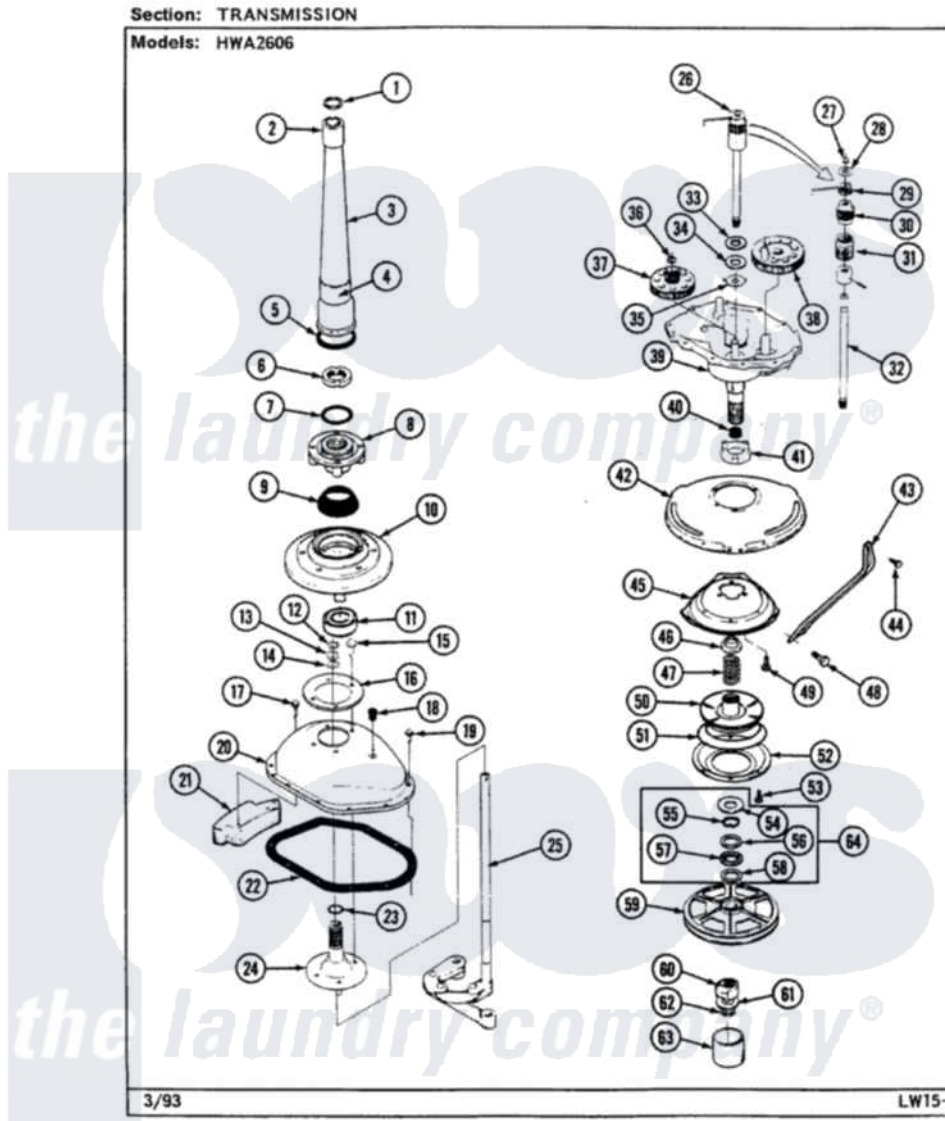

Hoover HWA2606W 05 - TRANSMISSION

Hoover [Residential Hoover HWA2606W Washer Parts](#) Parts Diagram 05 - TRANSMISSION
Click on the part number to view part

Item	Original Part Number	Replaced By	Status	Part Description
1	25-7941			"O" Ring, Agr Drive Shaft
2	35-2835	21001066		Bearing, Centerpost
3	35-2792	21001401		Center Pos
4	35-2983		Not Available	CENTERPOST ASSY.
"	33-6790			Bearing, Agitator
5	35-2906			Seal, Centerpost Bottom
6	35-2791			Nut, Spin Tube
7	25-7938			"O" Ring, Basket Drive Hub
8	35-2715		Not Available	BASKET DRIVE HUB ASSY
"	35-3647	W10219156		Tub Seal
9	35-2974			Tub Seal/Hub Assembly
10	35-2716	12001561		Bearing And Seal Housing Assembly
11	35-2972	12001561		Bearing And Seal Housing Assembly
"	35-2205			Bearing, Spin
12	25-7940		Not Available	RING, RETAINING (AG.