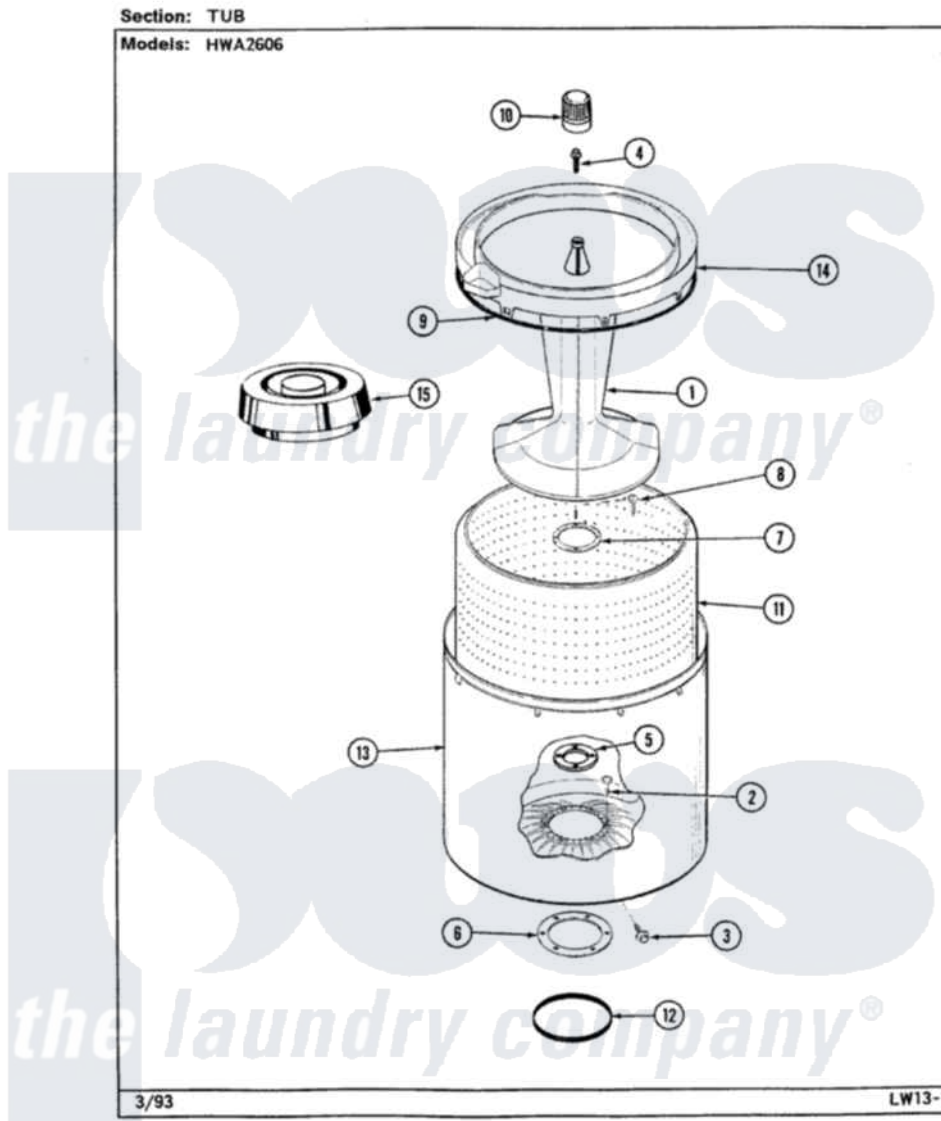

Hoover HWA2606W 06 - TUB

Hoover [Residential Hoover HWA2606W Washer Parts](#) Parts Diagram 06 - TUB

[Click on the part number to view part](#)

Item	Original Part Number	Replaced By	Status	Part Description
1	35-3580			Agitator
"	35-2717	35-3580		Agitator
2	25-7947	21001063		Screw, Shoulder
3	25-7953	22002933		Screw
4	25-7948	W10309247		Screw
5	35-3685			Gasket, Basket To Centerpost
"	35-2980	35-3685		Gasket, Basket To Centerpost
6	35-3686			Gasket, Tub To Housing
"	35-2979			Gasket, Tub/Hsg
7	35-3014			Gasket And Reinf. Plate Assembly
8	25-7783	4356852		Screw
9	35-2328			Seal, Tub Top
10	35-2733			Cap, Agitator
11	35-3016		Not Available	BASKET ASSY
12	35-2978			Seal, Tub/Housing
13	35-2952	35-3700		Tub Assembly

"	35-3700		Tub Assembly
14	35-2262	Not Available	SHIELD, TUB TOP
"	35-3578	Not Available	TOP, TUB
"	35-2960	Not Available	TUB TOP
15	35-2550		Dispenser, Rinse