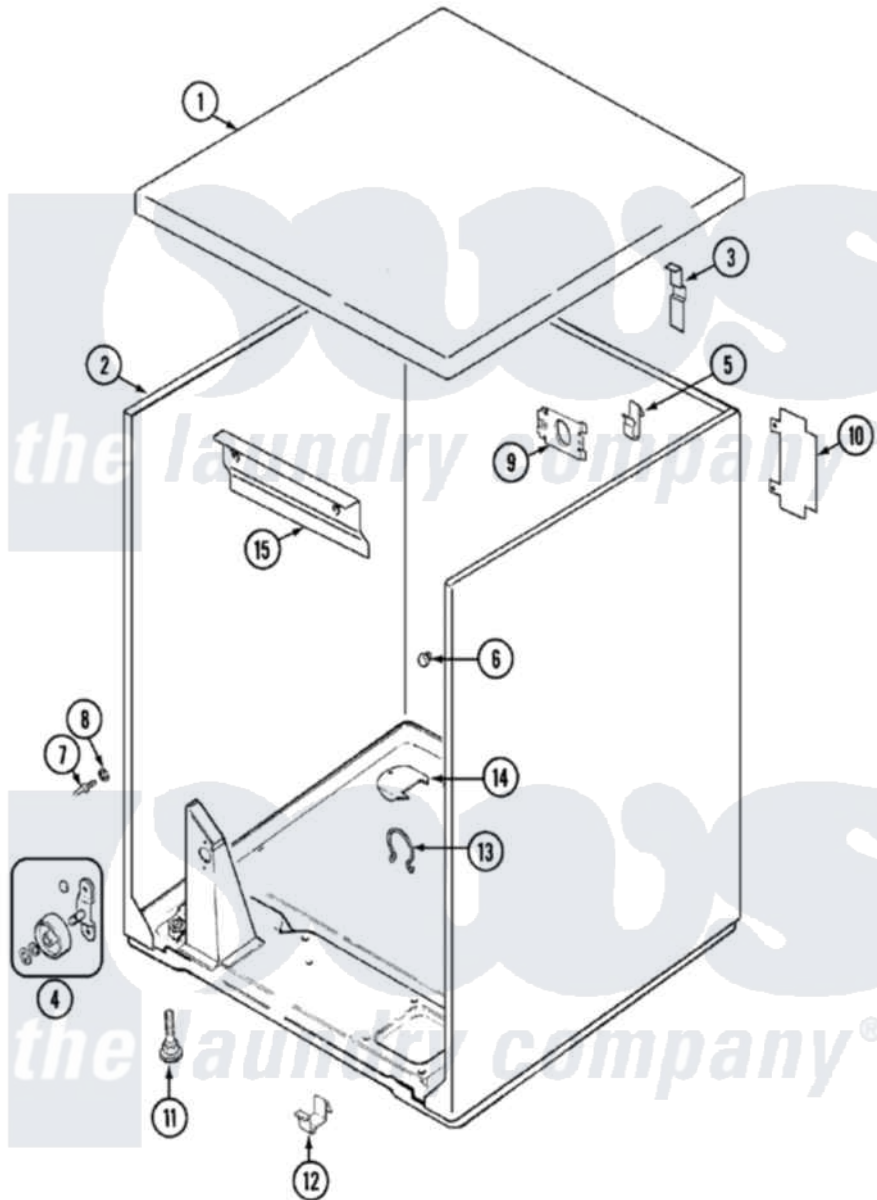

# Hoover HYE2200AGW 01 - CABINET

Hoover [Residential Hoover HYE2200AGW Dryer Parts](#) Parts Diagram 01 - CABINET  
 Click on the part number to view part

Item	Original Part Number	Replaced By	Status	Part Description
1	<a href="#">31001423</a>			Top, Cabinet
2	53-2559	<a href="#">31001714</a>		Cabinet And Base Assembly
3	<a href="#">63-5712</a>			Hinge, Cabinet Top
"	25-3092	<a href="#">90767</a>		Screw, 8A X 3/8 HeX Washer Head Tapping
4	LA-1007	<a href="#">12002126</a>		Reinforcement Brace/Glide Kit
"	<a href="#">LA-1008</a>			Rr Roller Kit
5	<a href="#">25-3034</a>			Clip, Wiring
6	<a href="#">33-2653</a>			Bumper, Cabinet
7	<a href="#">53-0643</a>			Pin, Locator
8	<a href="#">53-0200</a>			Sleeve, Locator Pin
"	25-0224	<a href="#">3400029</a>		Nut, Adapter Plate
9	25-7828	<a href="#">489483</a>		Screw 10-32 X 1/2
"	53-0135		Not Available	SUPPORT, POWER CORD
10	25-7857	<a href="#">90767</a>		Screw, 8A X 3/8 HeX Washer Head Tapping
"	<a href="#">53-0284</a>			Cover, Terminal

11	63-5519	Not Available	LEG, LEVELING
12	<a href="#">53-0120</a>		Clip, Front Panel
13	25-7027	<a href="#">16515</a>	Clip
14	25-7741	<a href="#">W10116760</a>	Screw
"	<a href="#">53-1921</a>		Shield, Wiring
15	<a href="#">25-3457</a>		Screw, Sems
"	<a href="#">53-0133</a>		Shield, Heat