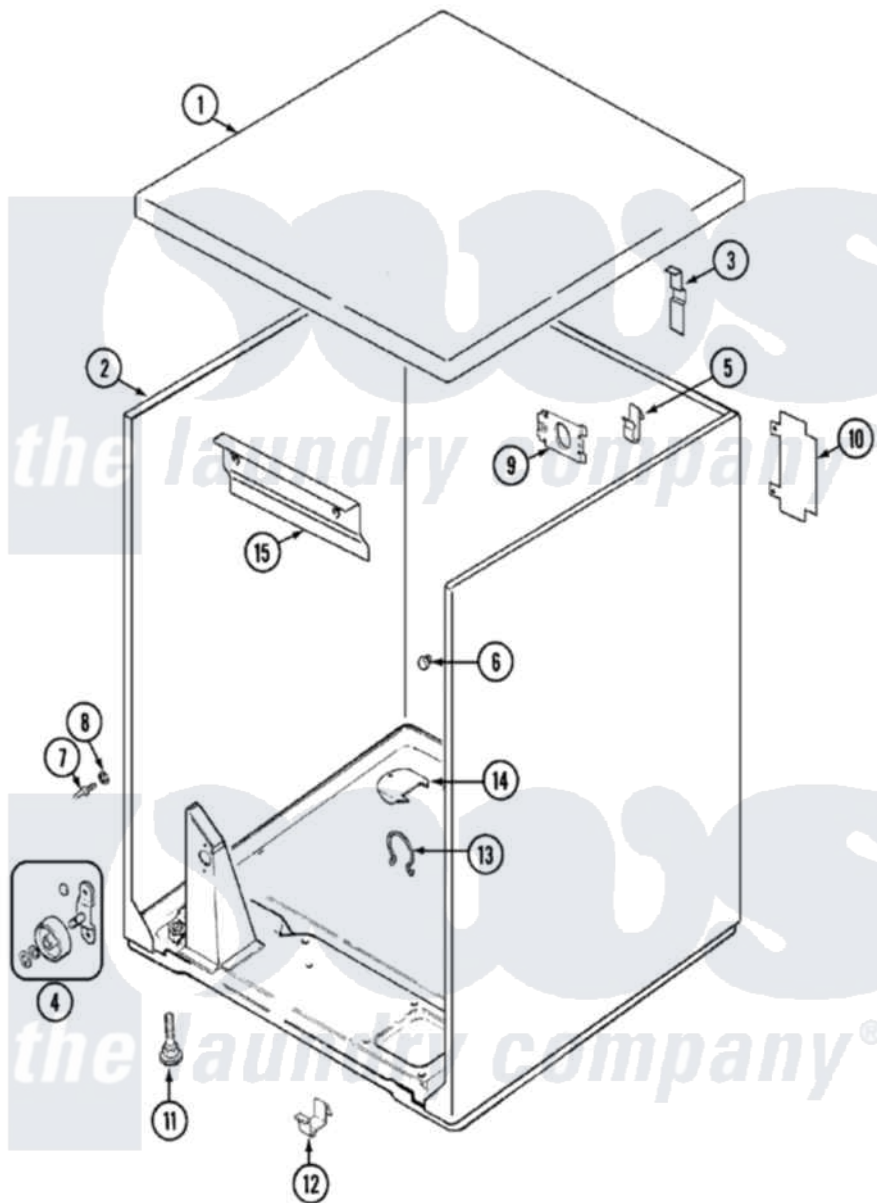

Hoover HYE2200AYW 01 - CABINET

Hoover [Residential Hoover HYE2200AYW Dryer Parts](#) Parts Diagram 01 - CABINET
 Click on the part number to view part

Item	Original Part Number	Replaced By	Status	Part Description
1	31001423			Top, Cabinet
2	53-2559	31001714		Cabinet And Base Assembly
3	63-5712			Hinge, Cabinet Top
"	25-3092	90767		Screw, 8A X 3/8 HeX Washer Head Tapping
4	LA-1007	12002126		Reinforcement Brace/Glide Kit
"	LA-1008			Rr Roller Kit
5	25-3034			Clip, Wiring
6	33-2653			Bumper, Cabinet
7	53-0643			Pin, Locator
8	53-0200			Sleeve, Locator Pin
"	25-0224	3400029		Nut, Adapter Plate
9	25-7828	489483		Screw 10-32 X 1/2
"	53-0135		Not Available	SUPPORT, POWER CORD
10	25-7857	90767		Screw, 8A X 3/8 HeX Washer Head Tapping
"	53-0284			Cover, Terminal

11	63-5519	Not Available	LEG, LEVELING
12	53-0120		Clip, Front Panel
13	25-7027	16515	Clip
14	25-7741	W10116760	Screw
"	53-1921		Shield, Wiring
15	25-3457		Screw, Sems
"	53-0133		Shield, Heat