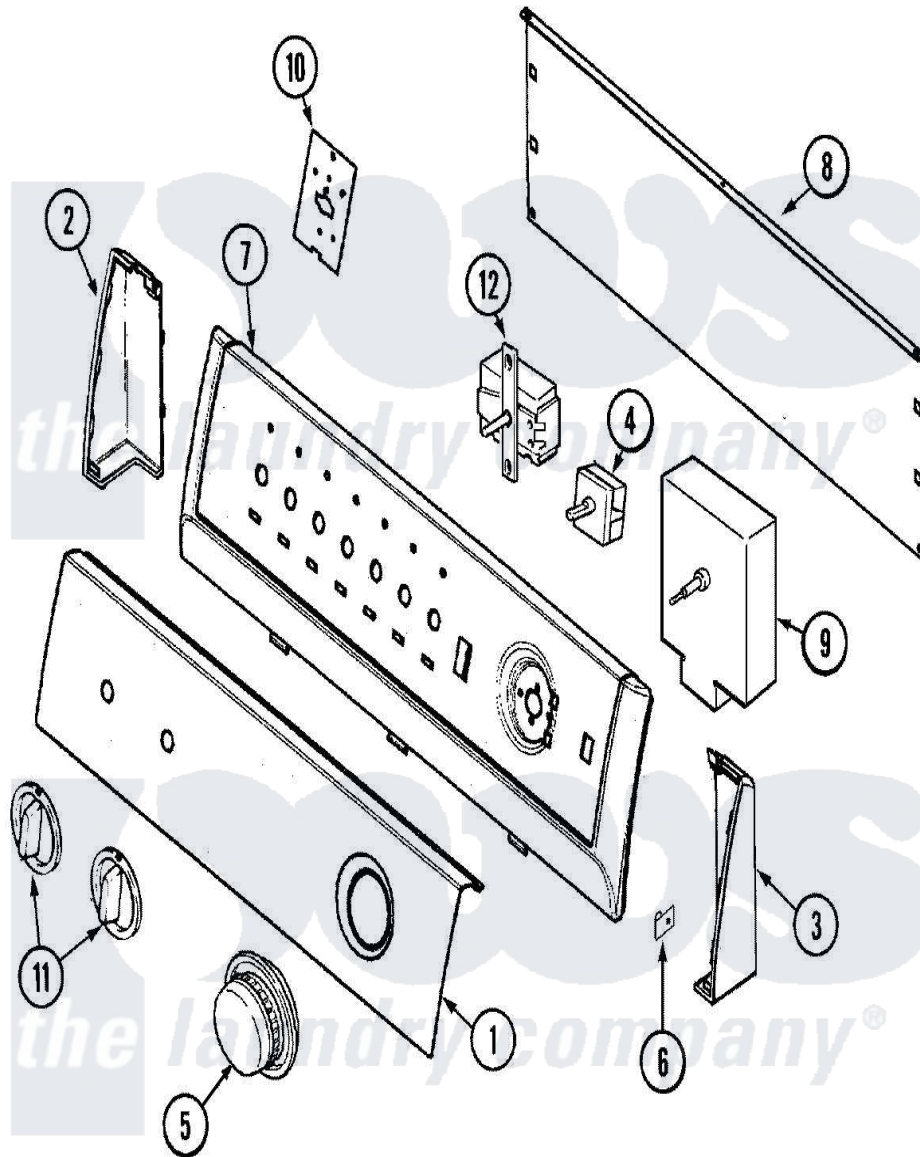

Hoover HYE2200AYW 02 - CONTROL PANEL

Hoover [Residential Hoover HYE2200AYW Dryer Parts](#) Parts Diagram 02 - CONTROL PANEL
 Click on the part number to view part

Item	Original Part Number	Replaced By	Status	Part Description
1	31001440			Panel, Control
2	21001629	21001546		Endcap, Panel
"	25-3092	90767		Screw, 8A X 3/8 HeX Washer Head Tapping
3	21001636	21001547		Endcap, Panel
"	25-3092	90767		Screw, 8A X 3/8 HeX Washer Head Tapping
4	31001190			Switch, Two Position Rotary
5	31001385	37001184		Timer Knob And Skirt Assembly
6	25-7851			Speedclip, End Cap To Top
7	21001635	21001552		Frame , Control Panel
8	25-3092	90767		Screw, 8A X 3/8 HeX Washer Head Tapping
"	21001527			Shield, Rear
"	25-3457			Screw, Sems
9	25-3092	90767		Screw, 8A X 3/8 HeX Washer Head Tapping

"	63-6743	31001484		Resistor Assembly
"	53-1815	31001513		Timer
10	53-2504	31001193		Pad, Shield
"	21001517			Shield, Control
11	21001544			Knob, Selector
12	31001243	31001445		Switch, Temperature
"	25-3092	90767		Screw, 8A X 3/8 HeX Washer Head Tapping
13	16000327		Not Available	GUIDE, QUICK REF. - MAYTAG
"	31001444		Not Available	MANUAL, USE & CARE