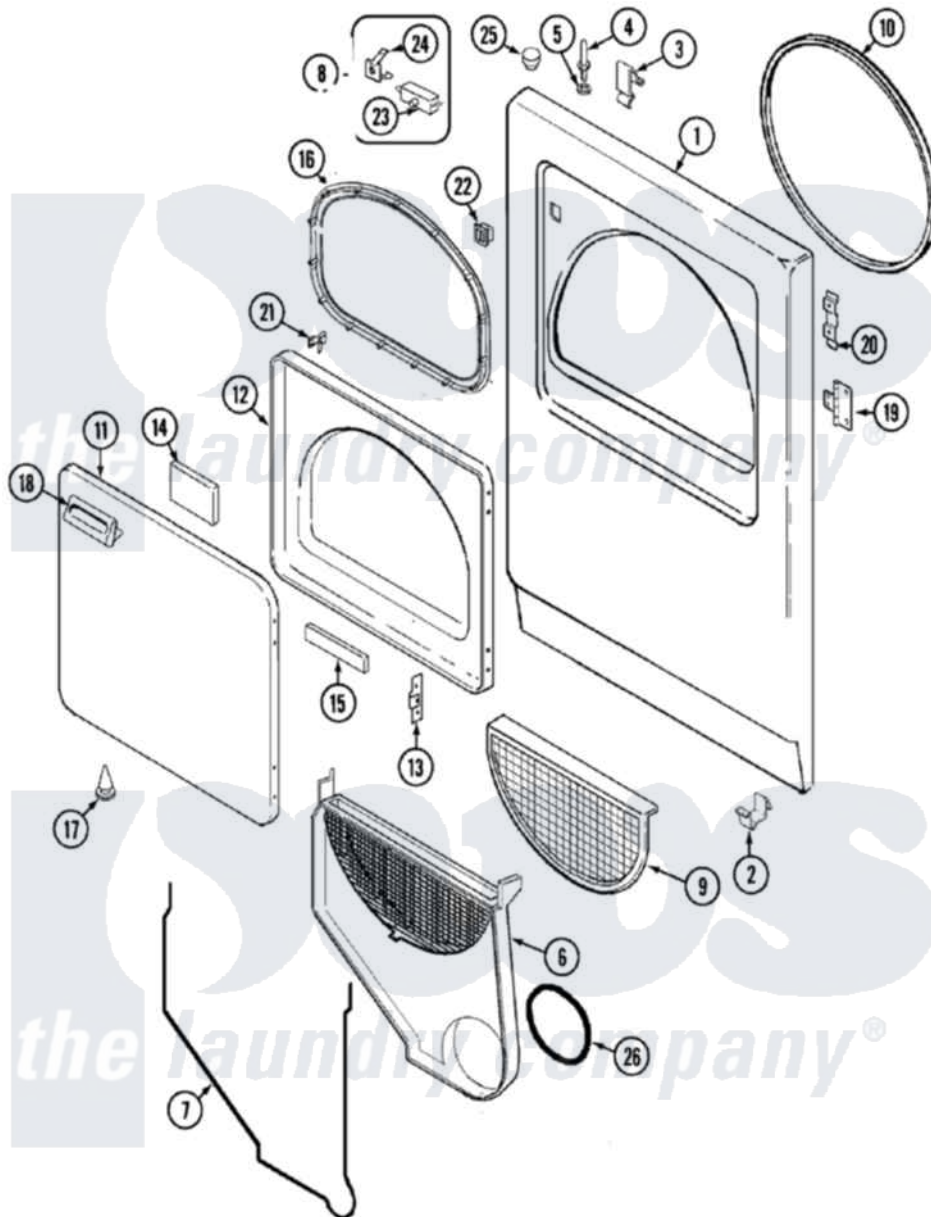

Hoover HYE2200AYW 03 - DOOR

Hoover [Residential Hoover HYE2200AYW Dryer Parts](#) Parts Diagram 03 - DOOR
 Click on the part number to view part

Item	Original Part Number	Replaced By	Status	Part Description
1	53-0726	31001771		Panel, Front
2	53-0120			Clip, Front Panel
3	25-7220			Clip, Cabinet Top
4	53-0643			Pin, Locator
5	25-0224	3400029		Nut, Adapter Plate
"	53-0200			Sleeve, Locator Pin
6	25-7810	415013-35		Screw
"	12001324			Duct Kit, Collector
7	53-0204			Seal
8	LA-1005			Switch Kit
9	53-0918			Filter, Lint
10	53-0281	31001747		Seal Assembly
11	53-0154			Panel, Outer Door
"	25-7770	3196169		Screw, Element
12	53-0912		Not Available	PANEL, INNER DOOR (WHT)
13	53-0119			Clip, Hinge

14	53-1490		Door Pad
"	21001281		Damper, Sound Pad
15	53-1491		Door Pad
16	53-0648	31001529	Seal, Door
17	25-7889		Plug Button
18	53-0927		Handle, Door
"	25-7810	415013-35	Screw
19	25-7809		Screw, No.6-20 1/2 Flthd Torx
"	53-1492		Hinge, Dryer Door
20	53-0121	Not Available	TWIN NUT
21	LA-1003		Door Catch Kit
"	53-2364	LA-1003	Door Catch Kit
22	53-0187	LA-1003	Door Catch Kit
23	53-0148		Switch, Door
24	63-5990	31001319	Clip, Switch
25	33-2653		Bumper, Cabinet
26	53-0203	12001324	Duct Kit, Collector