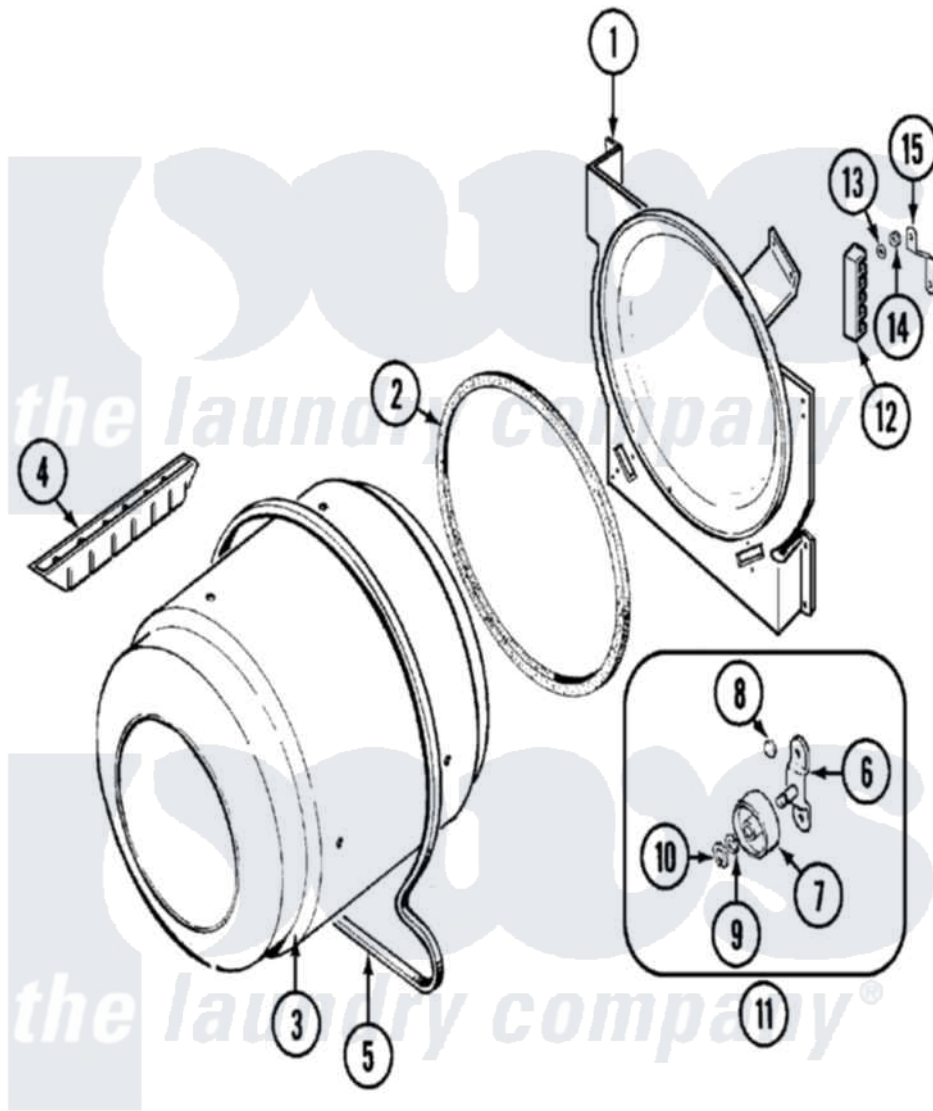

Hoover HYE2200AYW 05 - TUMBLER

Hoover [Residential Hoover HYE2200AYW Dryer Parts](#) Parts Diagram 05 - TUMBLER
 Click on the part number to view part

Item	Original Part Number	Replaced By	Status	Part Description
1	25-7733	681414		Screw, 10AB X 1/2
"	LA-1054			Dryer Bulkhead Kit
2	53-0281	31001747		Seal Assembly
3	53-1250			Cylinder
4	25-7759	3196164		Screw
"	Y02100002		Not Available	BAFFLE (WHT)
5	31531589	341241		Belt
6	25-7101	3351614		Screw, Gearcase Cover Mounting
"	53-0197			Support Assembly-Cylinder Rear
7	31001096			Roller
8	25-7813			Spacer
9	25-7814			Washer
10	25-7854			Ring, Retaining
11	LA-1008			Rr Roller Kit
12	53-1518			Block, Terminal

"	25-7952	3400074	Screw
13	25-3122		Washer, Flat
14	25-7808	21001837	Nut, Lock W/Nylon Insert
"	25-0027	112432	Nut
15	53-0965		Not Available STRAP, GROUND