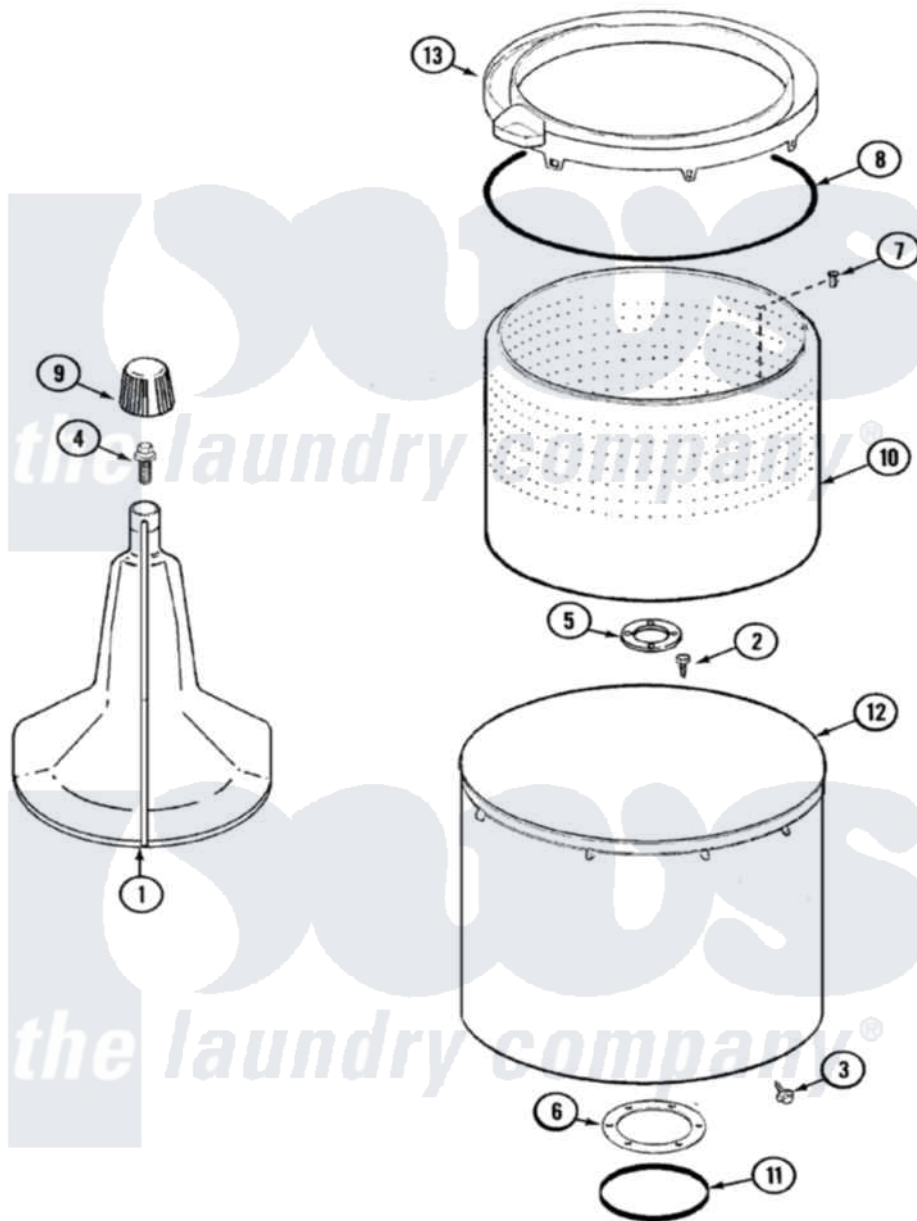

# Hoover LATH100AAM 06 - TUB

Hoover [Residential Hoover LATH100AAM Washer Parts](#) Parts Diagram 06 - TUB  
 Click on the part number to view part

Item	Original Part Number	Replaced By	Status	Part Description
1	<a href="#">35-3580</a>			Agitator
2	<a href="#">21001063</a>			Screw, Shoulder
3	25-7953	<a href="#">22002933</a>		Screw
4	25-7948	<a href="#">W10309247</a>		Screw
5	<a href="#">35-3685</a>			Gasket, Basket To Centerpost
6	<a href="#">35-3686</a>			Gasket, Tub To Housing
7	25-7967	<a href="#">3400504</a>		Screw
8	<a href="#">35-2328</a>			Seal, Tub Top
9	<a href="#">35-2733</a>			Cap, Agitator
10	35-3687		Not Available	BASKET, SPIN
11	<a href="#">35-2978</a>			Seal, Tub/Housing
12	<a href="#">35-3700</a>			Tub Assembly
13	35-3578		Not Available	TOP, TUB