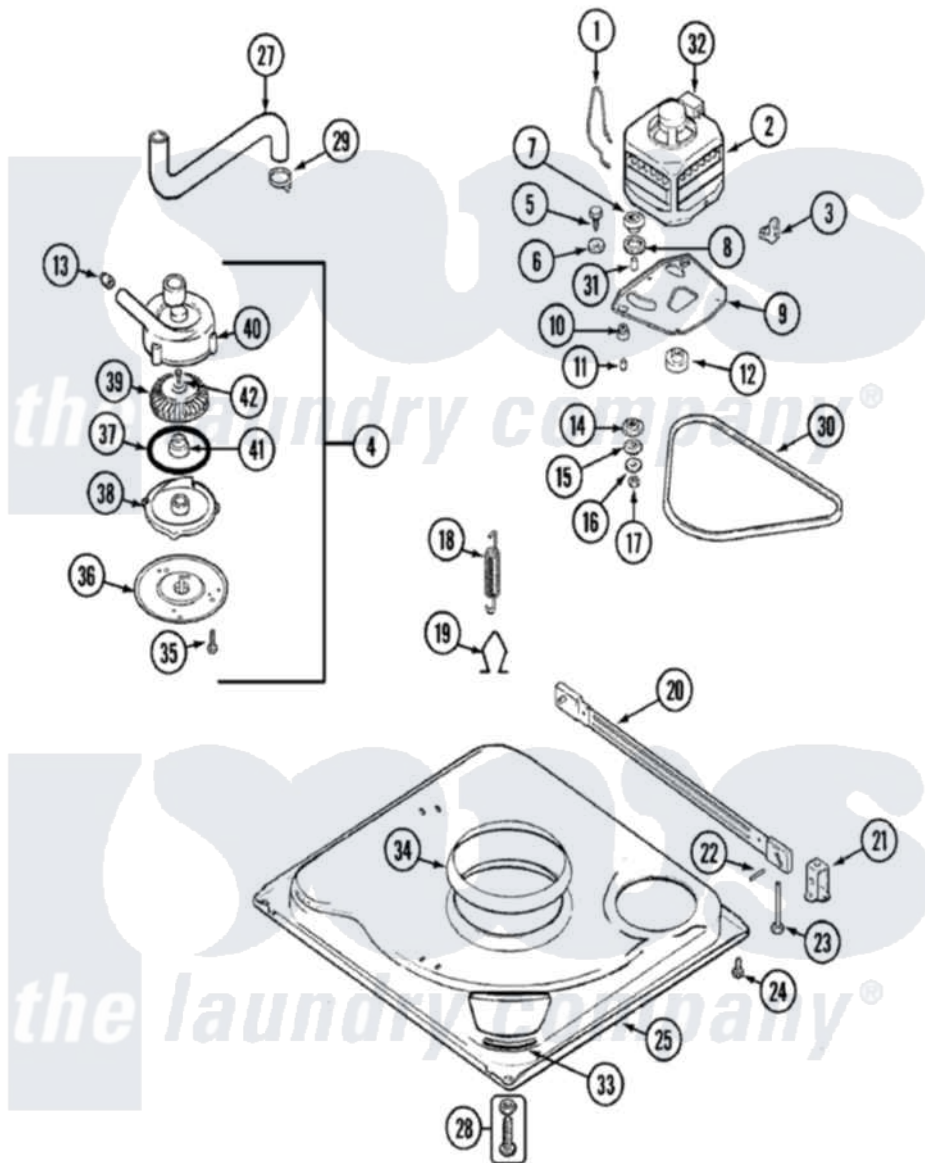

Hoover LATH100AAV 01 - BASE

Hoover [Residential Hoover LATH100AAV Washer Parts](#) Parts Diagram 01 - BASE
 Click on the part number to view part

Item	Original Part Number	Replaced By	Status	Part Description
1	21001110	22004376		Spring, Motor Pivot
2	21001317			Motor And Pulley Assembly
3	21001109	21001486		Foot Slide, Isolator
4	35-2099	35-6465		Pump Assem
5	25-7833	21001977		Screw
6	25-7834			Washer, Motor/Base Screw
7	33-9946			Isolator, Motor
8	35-3570			Washer, Motor Pivot
9	21001111	21001783		Plate And Screw Assembly
10	35-3646			Isolator, Motor Plate
11	25-7831			Spacer, Mounting
12	35-2124	W10143344		Pulley
13	35-2344			Restrictor, Flow
14	35-3571			Slide, Motor Pivot
15	33-9967			Washer, Motor Isolator
16	25-7047			Washer, Flat

17	25-7325	Y707702	Locknut
18	21001165		Spring, Suspension
"	21001138	22002922	Tool, Spring Removal
19	21001166		Hook, Suspension Spring
20	35-2049	21001881	Bar, Stabilizer
21	35-2046		Bracket, Stabilizer
22	35-2052		Pin, Stabilizer
23	35-3020	22004469	Leg And Foot Self Stabalizing
24	25-7828	489483	Screw 10-32 X 1/2
25	21001169	12002701	Base Kit
26	25-7845		Speednut, Motor
27	35-3584	21001915	Hose, Tub To Pump
28	35-3507	25001119	Foot And Pad Assembly
29	25-6068	285655	Clamp, Hose
30	21352320		Belt, Drive
31	25-7830		Spacer
32	33-9765		Switch, Motor
33	35-2065		Pad, Motor Plate
34	21001161	21002026	Snubber
35	25-7419	Not Available	SCREW
36	33-6035	Not Available	PLATE & PULLEY ASSY.
37	33-6032		Gasket
38	35-2058		Base, Pump
39	35-2057	35-6465	Pump Assem
40	35-2056	Not Available	HOUSING, PUMP
41	35-0707		Seal, Seat And "O" Ring
42	25-7828	489483	Screw 10-32 X 1/2