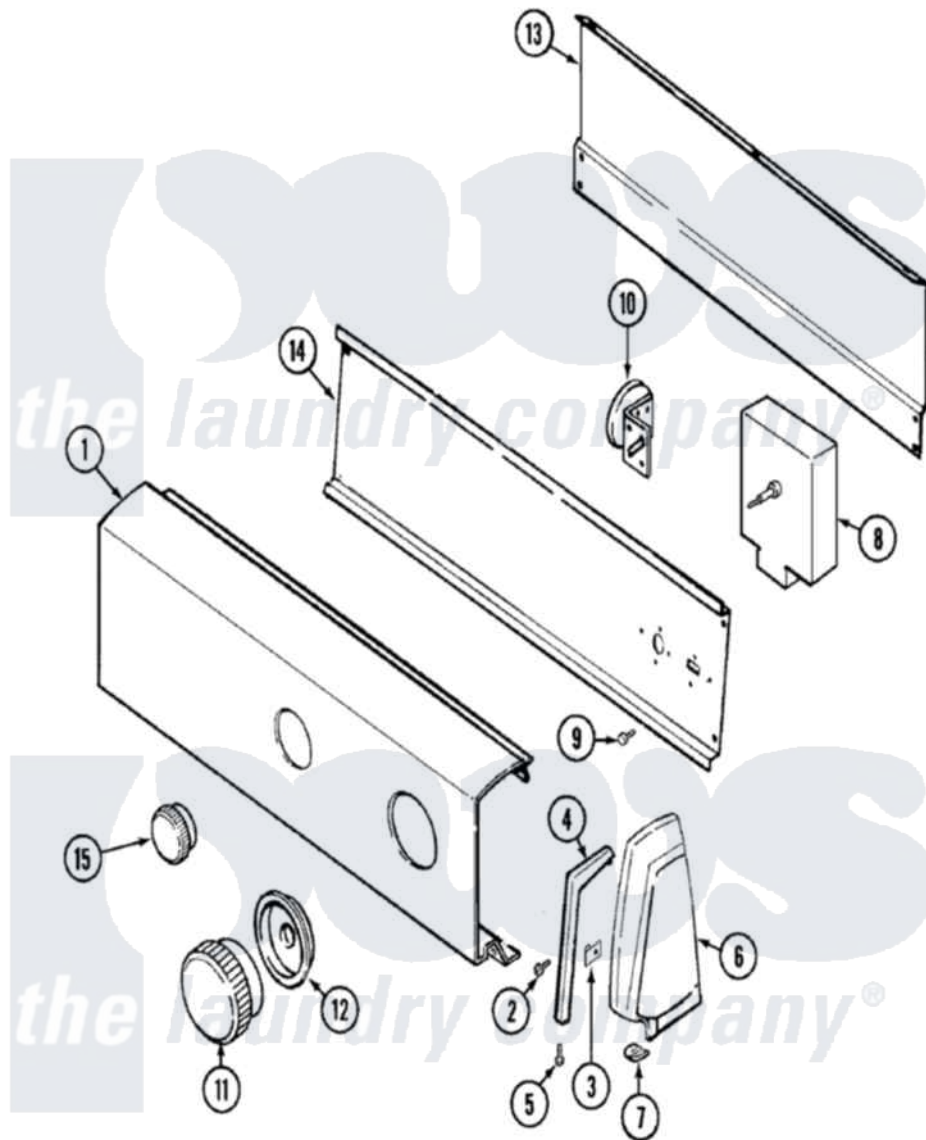

Hoover LATH100AAV 03 - CONTROL PANEL

Hoover [Residential Hoover LATH100AAV Washer Parts](#) Parts Diagram 03 - CONTROL PANEL
 Click on the part number to view part

Item	Original Part Number	Replaced By	Status	Part Description
1	21001383		Not Available	PANEL, CONTROL (WHT)
2	25-7649	910187		Screw
3	25-7702			Speedclip, End Cap To Control Panel
4	53-0278		Not Available	TRIM, END CAP (LT)
"	53-0277		Not Available	TRIM, END CAP (RT)
5	25-7760			Screw
6	35-2669		Not Available	CAP, END (LT)(WHT)
"	35-2668	21001453		Cap- End
"	25-3092	90767		Screw, 8A X 3/8 HeX Washer Head Tapping
7	25-7851			Speedclip, End Cap To Top
8	21001343			Timer
9	31001029	3400094		Screw, 10-32 X 3/8
10	35-3691	21001554		Switch, Water Level
11	21001237			Knob, Timer
12	21001238	21001502		Skirt Ri

13	25-3457		Screw, Sems
"	25-3092	90767	Screw, 8A X 3/8 HeX Washer Head Tapping
"	35-2688	21001460	Shield, Rear
14	21001303	Not Available	SHIELD, CONTROL
"	31001193		Pad, Shield
"	25-3092	90767	Screw, 8A X 3/8 HeX Washer Head Tapping
15	21001239		Knob, Selector
16	21001390	Not Available	MANUAL, USE & CARE