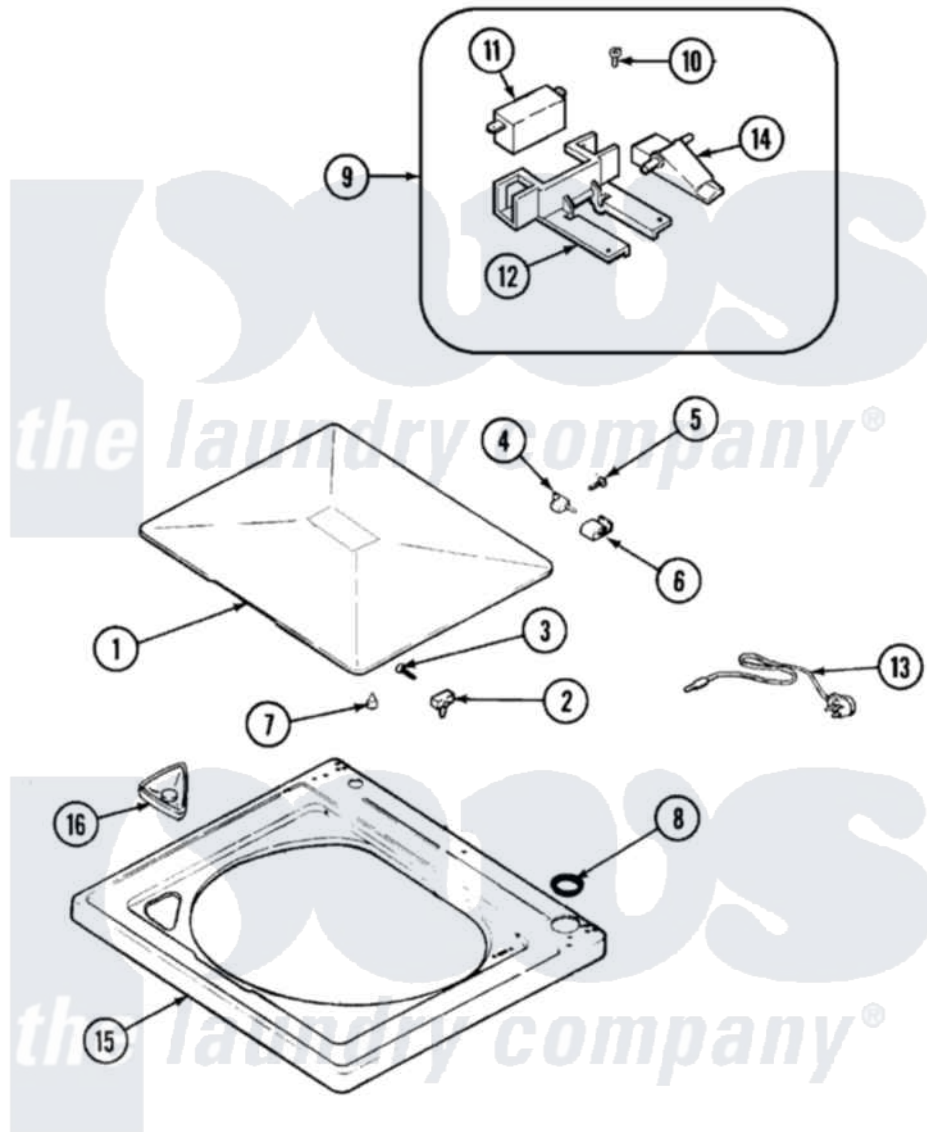

Hoover LATH100AAV 04 - TOP

Hoover [Residential Hoover LATH100AAV Washer Parts](#) Parts Diagram 04 - TOP
 Click on the part number to view part

Item	Original Part Number	Replaced By	Status	Part Description
1	35-2026			Lid
2	43-0057			Actuator, Door Switch
3	25-7438			Screw
4	35-2045			Pin, Hinge
5	25-7893			Screw
6	35-2044			Hinge, Lid
7	35-0581			Bumper, Door
8	35-2063			Bushing, Insulator
9	12001187			Kit, Lid Switch Assembly
10	21001136	3400872		Screw, 8-18 X 3/8
11	21001148	12001187		Kit, Lid Switch Assembly
12	21001135			Housing, Lid Switch
13	35-0680		Not Available	CORD, POWER
14	21001134			Lever, Lid Switch
15	35-2739			Top, Cabinet
16	21001167			Dispenser, Bleach