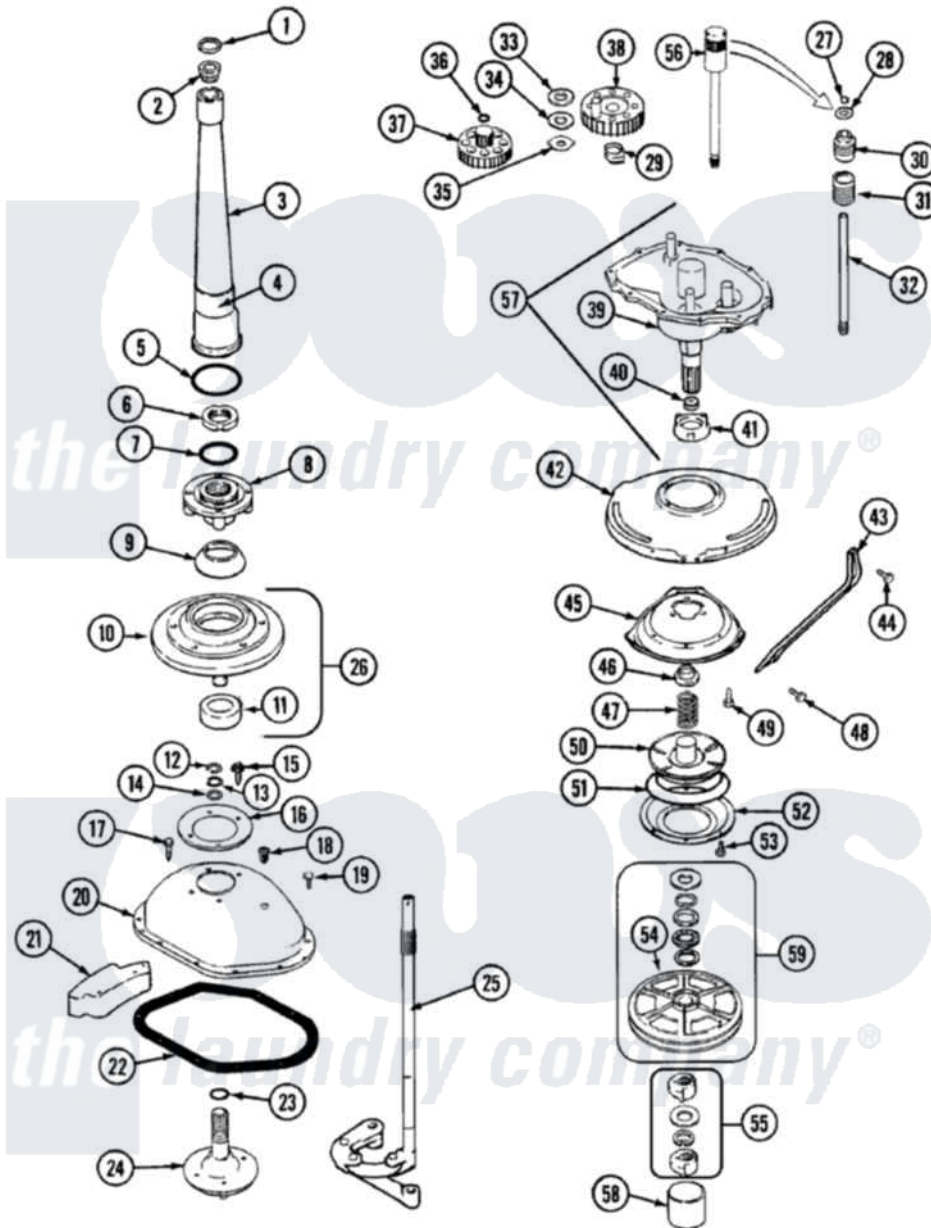

Hoover LATH100AAV 05 - TRANSMISSION (SERIES 10)

Hoover [Residential Hoover LATH100AAV Washer Parts](#) Parts Diagram 05 - TRANSMISSION (SERIES 10)
 Click on the part number to view part

Item	Original Part Number	Replaced By	Status	Part Description
1	25-7941			"O" Ring, Agrtr Drive Shaft
2	21001066			Bearing, Centerpost
3	35-2983		Not Available	CENTERPOST ASSY.
"	35-2792	21001401		Center Pos
4	35-3214	33-6790		Bearing, Agitator
5	35-2906			Seal, Centerpost Bottom
6	35-2791			Nut, Spin Tube
7	25-7938			"O" Ring, Basket Drive Hub
8	35-3647	W10219156		Tub Seal
9	35-2974			Tub Seal/Hub Assembly
10	35-2716	12001561		Bearing And Seal Housing Assembly
11	35-2205			Bearing, Spin
12	25-7949		Not Available	RING, RETAINING (AG. SHAFT)
13	25-7057			Washer, Flat
14	25-7057			Washer, Flat