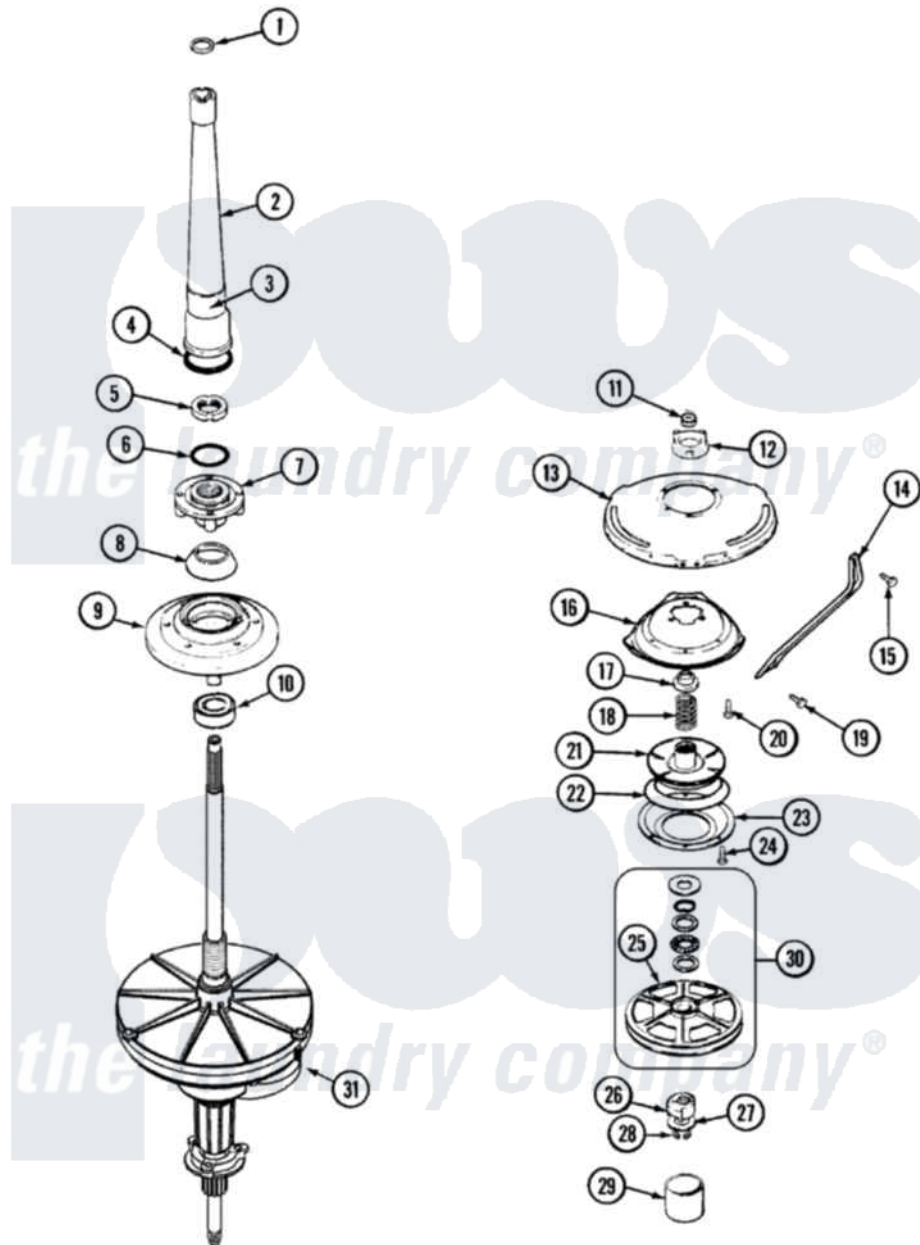

Hoover LATH100AAV 06 - TRANSMISSION (SERIES 11)

Hoover Residential Hoover LATH100AAV Washer Parts Parts Diagram 06 - TRANSMISSION (SERIES 11)
 Click on the part number to view part

Item	Original Part Number	Replaced By	Status	Part Description
1	25-7941			"O" Ring, Agr Drive Shaft
2	35-2792	21001401		Center Pos
3	33-6790			Bearing, Agitator
"	35-2983		Not Available	CENTERPOST ASSY.
4	35-2906			Seal, Centerpost Bottom
5	35-2791			Nut, Spin Tube
6	25-7938			"O" Ring, Basket Drive Hub
7	35-3647	W10219156		Tub Seal
8	35-2974			Tub Seal/Hub Assembly
9	35-2716	12001561		Bearing And Seal Housing Assembly
10	35-2972	12001561		Bearing And Seal Housing Assembly
"	35-2205			Bearing, Spin
"	12001561			Bearing And Seal Housing Assembly
11	35-2010	207843		Lip Seal Repair Kit

12	35-2973	35-6680	Transmission
"	12001562		Bearing Assembly
"	35-2730	12001562	Bearing Assembly
13	21001162	21001518	Support, Tub
14	21001164	Not Available	BRACE, TUB
15	25-7895	21001858	Screw 5/16-18 x 1/2
16	21001163		Housing, Suspension
17	35-2017		Retainer, Brake Spring
18	35-2112	21001910	Spring, Brake
19	25-7930	21001858	Screw 5/16-18 x 1/2
20	25-7895	21001858	Screw 5/16-18 x 1/2
21	35-2948	35-6714	Brake Roto
22	21001161	21002026	Snubber
23	35-2018	35-6918	Stator, Brake
24	21001065		Screw, No.10-24 x .50 Hxnibhd
25	35-3829	12002213	Thrust Bearing Kit
26	LA-2007	12002213	Thrust Bearing Kit
27	35-2132		Washer, 1.25ODX.530IDX.032
"	35-2082		Washer, 1.25ODX.530IDX.062
28	25-7854		Ring, Retaining
29	35-2007		Cap, Dust
30	12500036	12002213	Thrust Bearing Kit
31	21001394	35-6680	Transmission