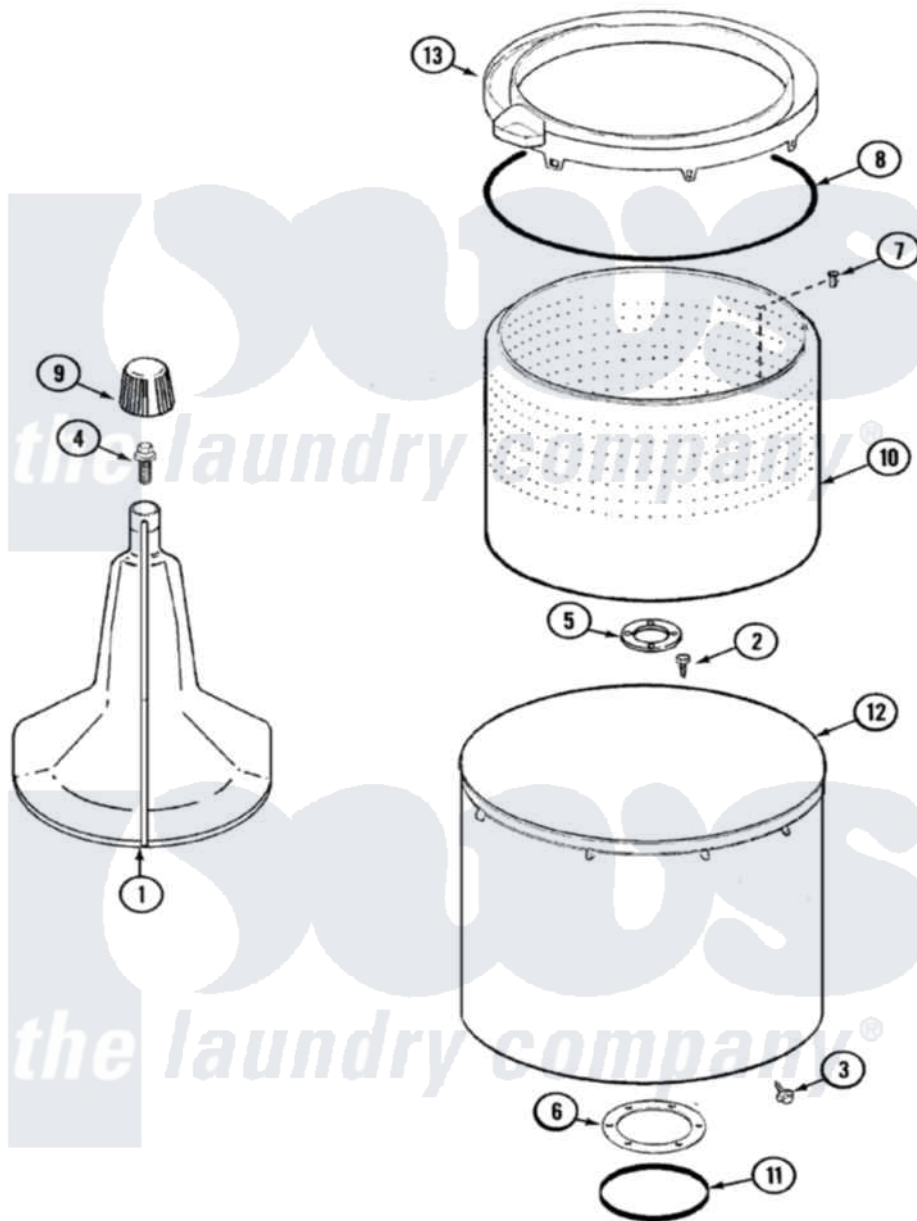

Hoover LATH100AAV 07 - TUB

Hoover [Residential Hoover LATH100AAV Washer Parts](#) Parts Diagram 07 - TUB
 Click on the part number to view part

Item	Original Part Number	Replaced By	Status	Part Description
1	35-3580			Agitator
2	21001063			Screw, Shoulder
3	25-7953	22002933		Screw
4	25-7948	W10309247		Screw
5	35-3685			Gasket, Basket To Centerpost
6	35-3686			Gasket, Tub To Housing
7	25-7967	3400504		Screw
8	35-2328			Seal, Tub Top
9	35-2733			Cap, Agitator
10	35-3687		Not Available	BASKET, SPIN
11	35-2978			Seal, Tub/Housing
12	35-3700			Tub Assembly
13	35-3578		Not Available	TOP, TUB