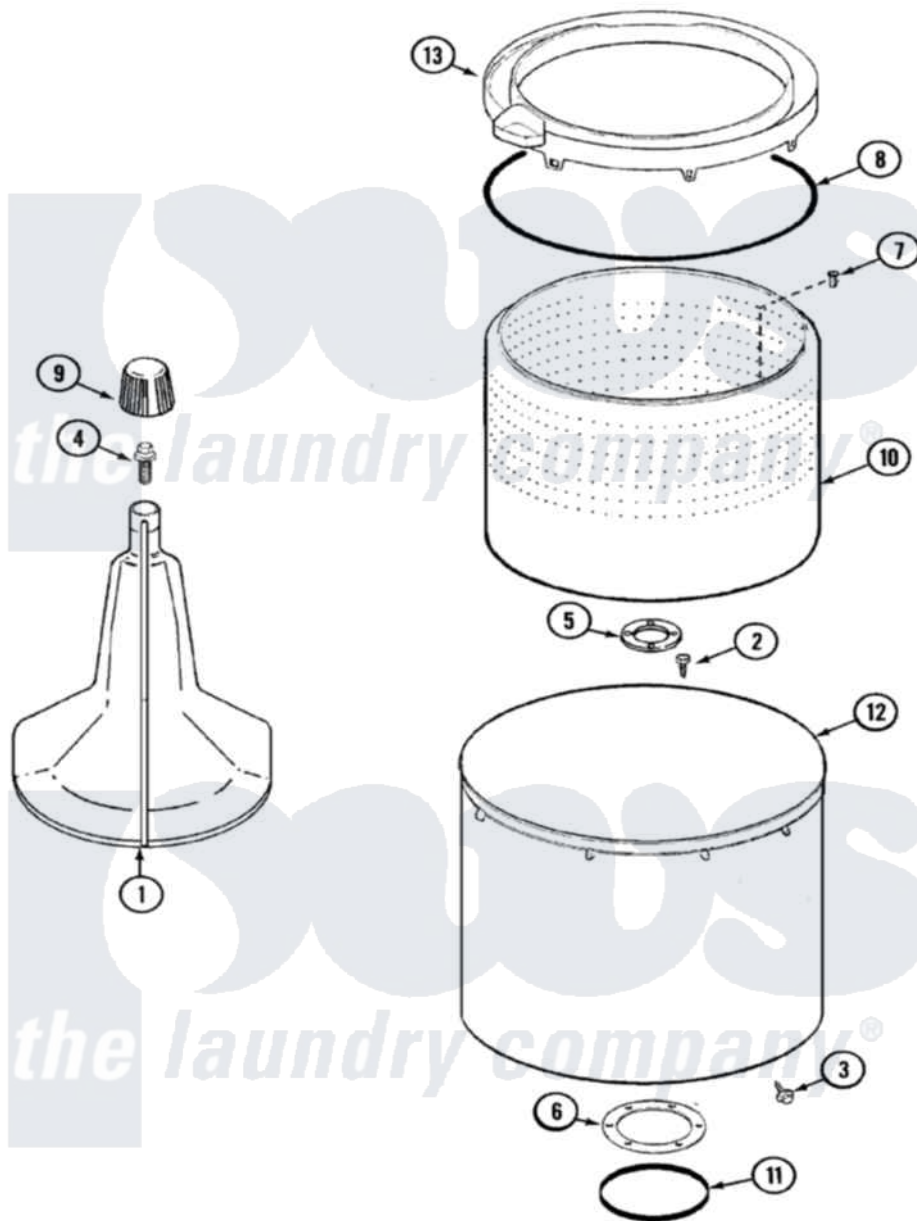

# Hoover LATH100AKM 05 - TUB

Hoover [Residential Hoover LATH100AKM Washer Parts](#) Parts Diagram 05 - TUB  
 Click on the part number to view part

Item	Original Part Number	Replaced By	Status	Part Description
1	<a href="#">35-3580</a>			Agitator
2	<a href="#">21001063</a>			Screw, Shoulder
3	25-7953	<a href="#">22002933</a>		Screw
4	25-7948	<a href="#">W10309247</a>		Screw
5	<a href="#">35-3685</a>			Gasket, Basket To Centerpost
6	<a href="#">35-3686</a>			Gasket, Tub To Housing
7	25-7967	<a href="#">3400504</a>		Screw
8	<a href="#">35-2328</a>			Seal, Tub Top
9	<a href="#">35-2733</a>			Cap, Agitator
10	35-3687		Not Available	BASKET, SPIN
11	<a href="#">35-2978</a>			Seal, Tub/Housing
12	<a href="#">35-3700</a>			Tub Assembly
13	35-3578		Not Available	TOP, TUB