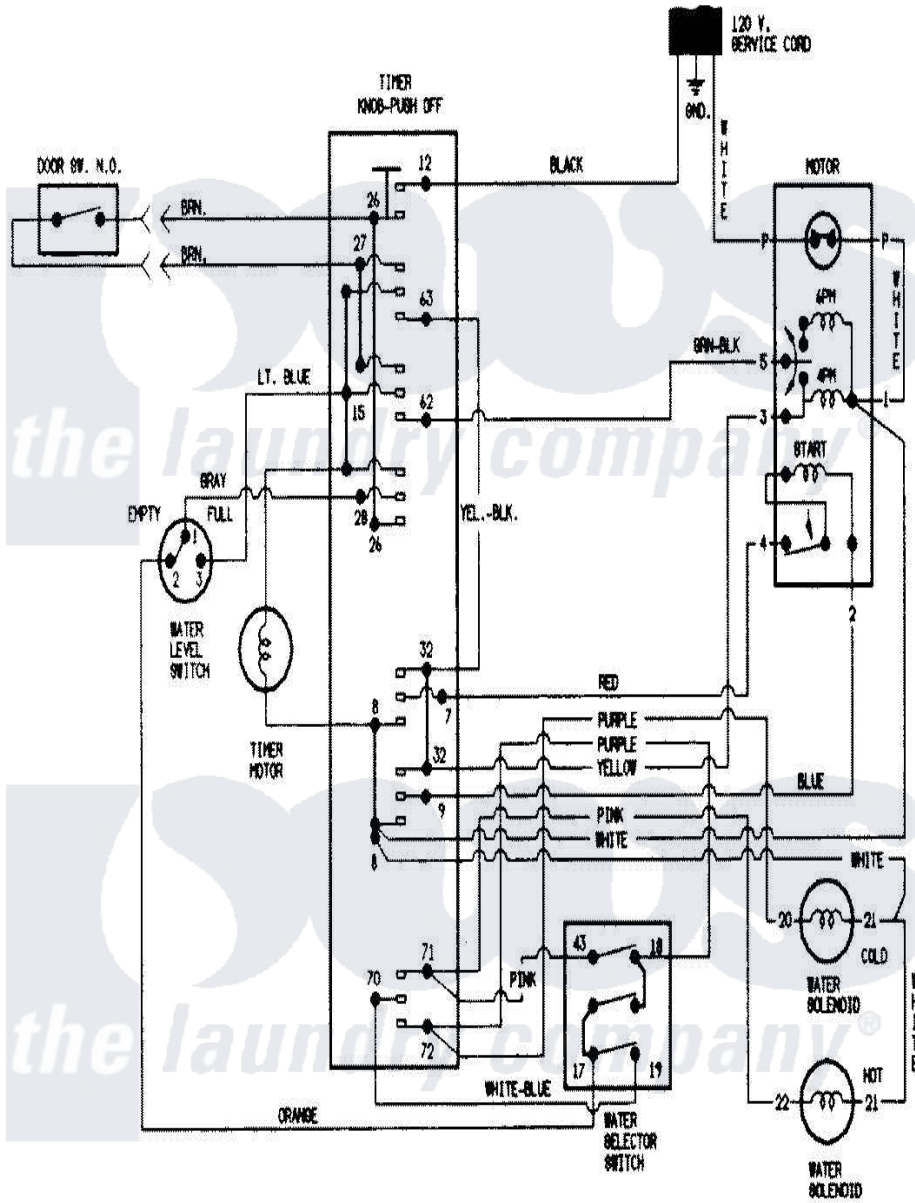

Hoover LATH100AKM 06 - WIRING INFORMATION

Hoover [Residential Hoover LATH100AKM Washer Parts](#) Parts Diagram 06 - WIRING INFORMATION
 Click on the part number to view part

Item	Original Part Number	Replaced By	Status	Part Description
NI	15002002		Not Available	WIRING INFORMATION