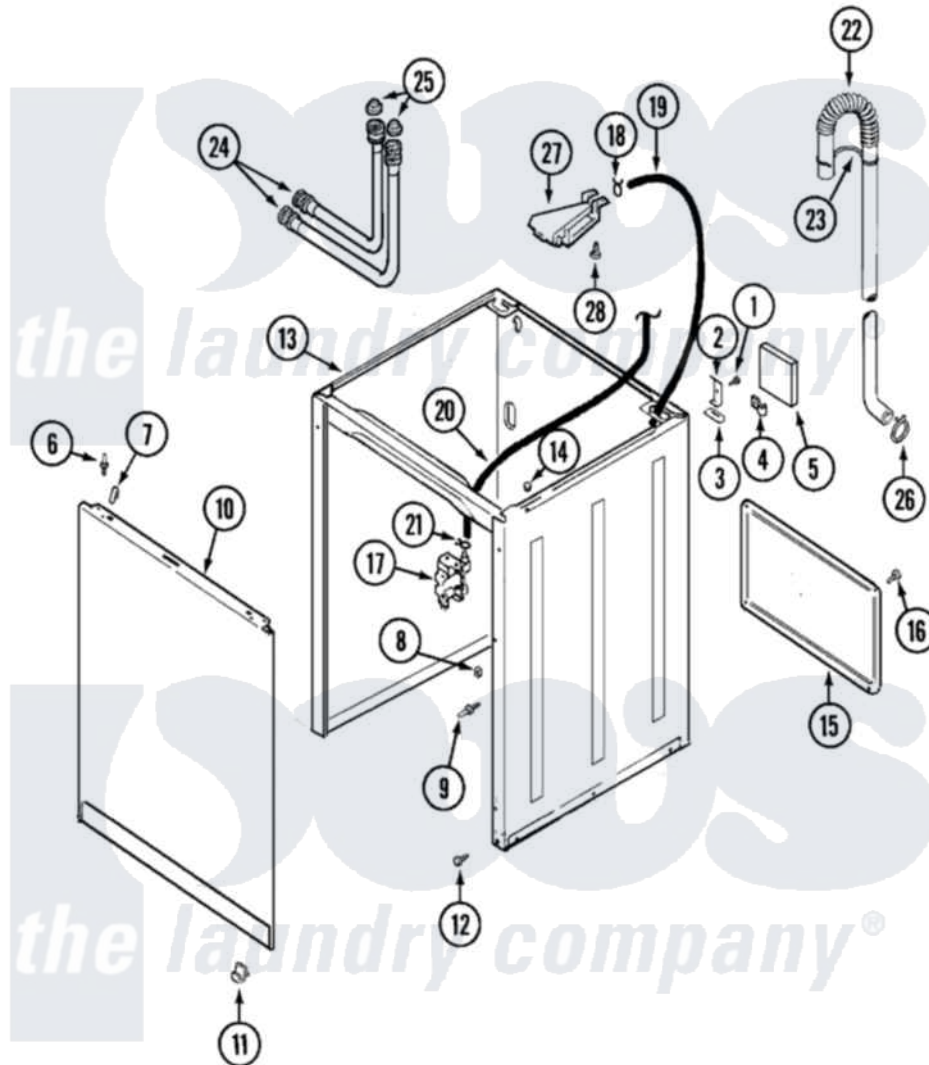

Hoover LATH100AKV 02 - CABINET

Hoover [Residential Hoover LATH100AKV Washer Parts](#) Parts Diagram 02 - CABINET
 Click on the part number to view part

Item	Original Part Number	Replaced By	Status	Part Description
1	25-7893			Screw
2	35-2846			Hinge, Cabinet Top
3	35-4128			Pad, Hinge
4	25-7027	16515		Clip
5	35-0706		Not Available	PAD, FOAM
6	53-0643			Pin, Locator
7	25-7220			Clip, Cabinet Top
8	25-0224	3400029		Nut, Adapter Plate
9	53-0643			Pin, Locator
"	53-0200			Sleeve, Locator Pin
10	35-2084			Panel, Front
11	53-0120			Clip, Front Panel
"	25-7732	681414		Screw, 10AB X 1/2
12	35-4129			Bumper, Cabinet
13	35-2106	21001871		Cabinet
14	33-2653			Bumper, Cabinet

15	35-2108	21001871	Cabinet
16	25-7732	681414	Screw, 10AB X 1/2
17	35-2375		Valve, Water Mixing-230V
18	25-7867	596669	Clamp, Manifold
19	35-3623	12002749	Hose, Flume Kit
20	21001064	21001748	Hose, Pressure Switch
21	25-7796	596669	Clamp, Manifold
22	35-3539	21001872	Hose, Drain
23	33-9537	22003814	Retainer, Drain Hose
24	33-7891	89503	Hose-Inlet
"	35-0874	76313	Hosefill
"	35-3400		Inlet Hose Assembly
"	35-3401		Inlet Hose Assembly
25	33-4264N		Strainer And Washer Kit
26	25-7080	285655	Clamp, Hose
27	35-2051	21001760	Flume Assembly / Water Diverter
28	25-3092	90767	Screw, 8A X 3/8 HeX Washer Head Tapping