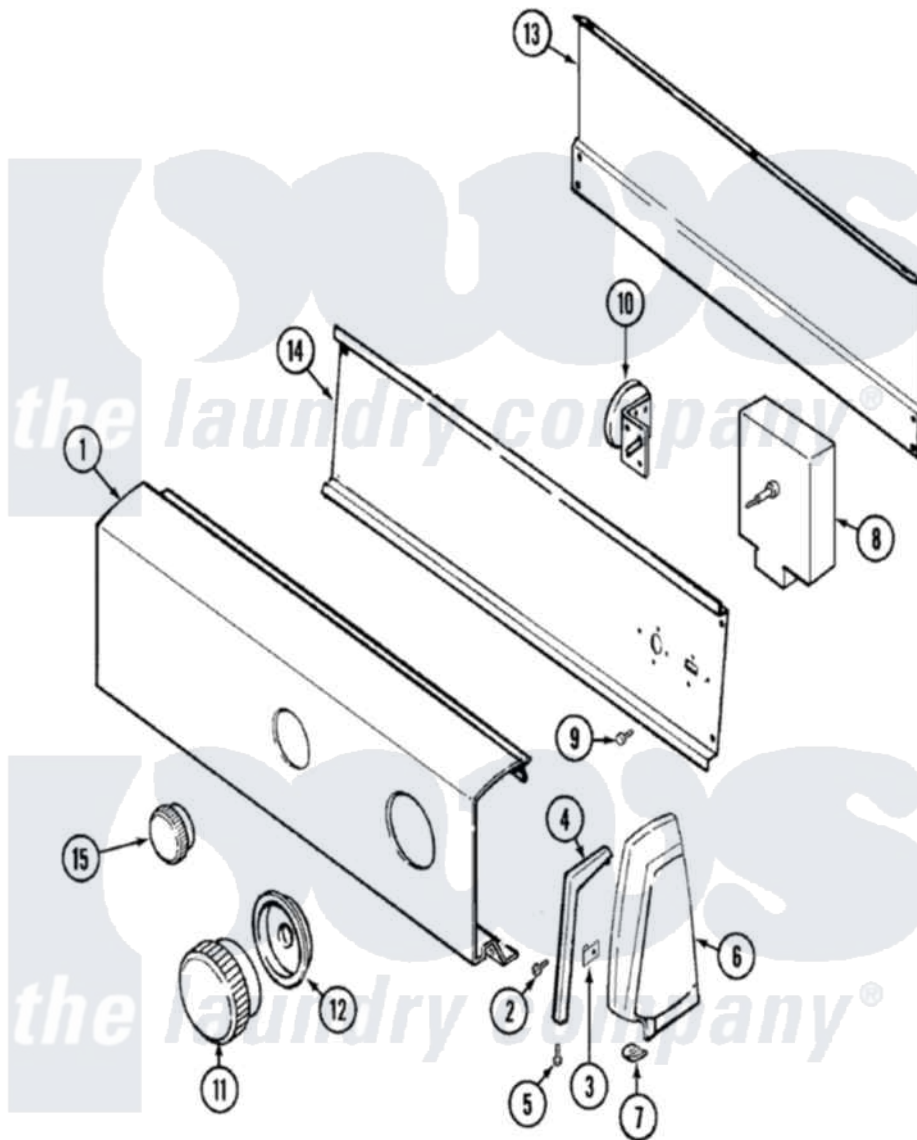

Hoover LATH100AKV 03 - CONTROL PANEL

Hoover [Residential Hoover LATH100AKV Washer Parts](#) Parts Diagram 03 - CONTROL PANEL
 Click on the part number to view part

Item	Original Part Number	Replaced By	Status	Part Description
1	21001383		Not Available	PANEL, CONTROL (WHT)
2	25-7649	910187		Screw
3	25-7702			Speedclip, End Cap To Control Panel
4	53-0277		Not Available	TRIM, END CAP (RT)
"	53-0278		Not Available	TRIM, END CAP (LT)
5	25-7760			Screw
6	35-2669		Not Available	CAP, END (LT)(WHT)
"	35-2668	21001453		Cap- End
"	25-3092	90767		Screw, 8A X 3/8 HeX Washer Head Tapping
7	25-7851			Speedclip, End Cap To Top
8	21001385			Timer, Export
9	31001029	3400094		Screw, 10-32 X 3/8
10	35-3691	21001554		Switch, Water Level
11	21001237			Knob, Timer
12	21001238	21001502		Skirt Ri

13	25-3092	90767	Screw, 8A X 3/8 HeX Washer Head Tapping
"	25-3457		Screw, Sems
"	35-2688	21001460	Shield, Rear
14	31001193		Pad, Shield
"	21001303	Not Available	SHIELD, CONTROL
"	25-3092	90767	Screw, 8A X 3/8 HeX Washer Head Tapping
15	21001239		Knob, Selector
16	21001387	Not Available	MANUAL, USE & CARE
"	21001369	Not Available	INSTRUCTION, INSTALLATION