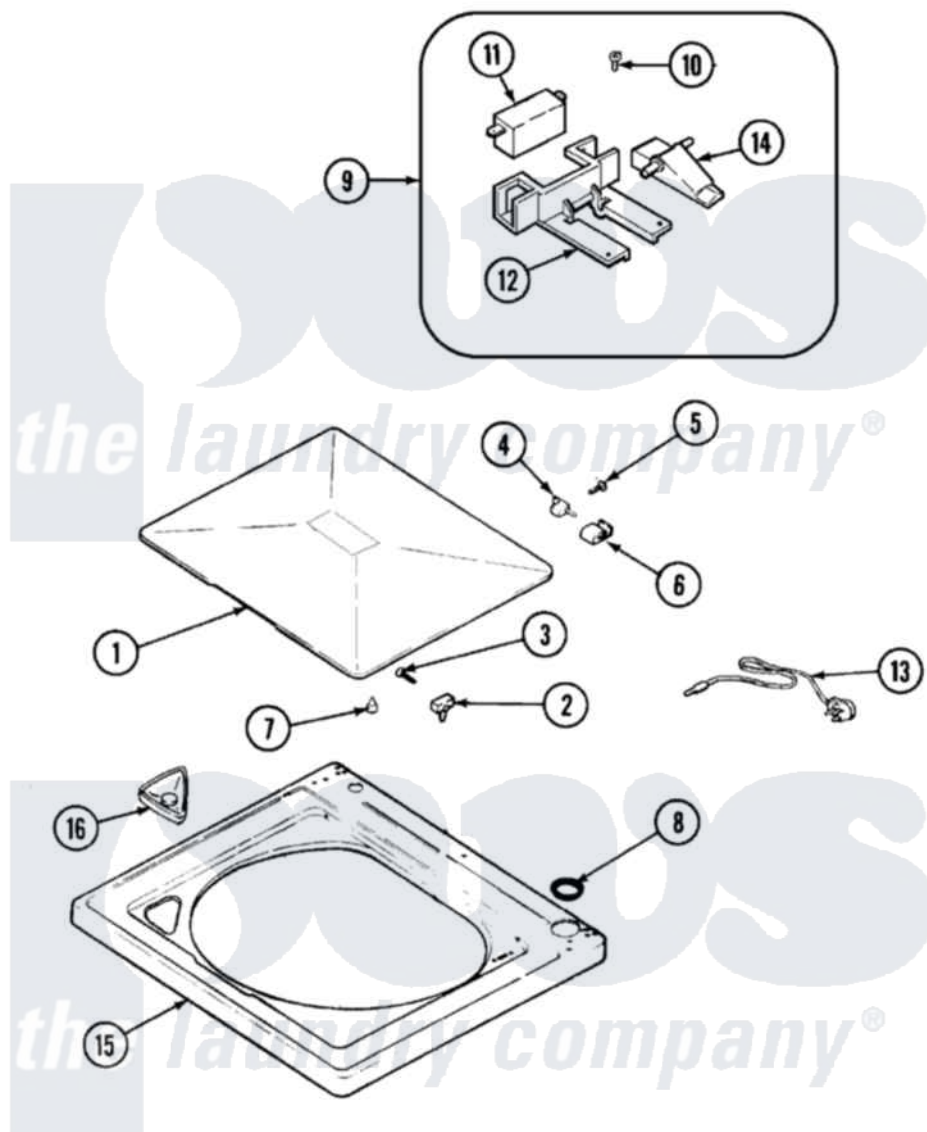

Hoover LATH100AKV 04 - TOP

Hoover [Residential Hoover LATH100AKV Washer Parts](#) Parts Diagram 04 - TOP
 Click on the part number to view part

Item	Original Part Number	Replaced By	Status	Part Description
1	35-2026			Lid
2	43-0057			Actuator, Door Switch
3	25-7438			Screw
4	35-2045			Pin, Hinge
5	25-7893			Screw
6	35-2044			Hinge, Lid
7	35-0581			Bumper, Door
8	35-2063			Bushing, Insulator
9	12001187			Kit, Lid Switch Assembly
10	21001136	3400872		Screw, 8-18 X 3/8
11	21001148	12001187		Kit, Lid Switch Assembly
12	21001135			Housing, Lid Switch
13	21001376		Not Available	CORD, POWER
14	21001134			Lever, Lid Switch
15	35-2739			Top, Cabinet
16	21001167			Dispenser, Bleach