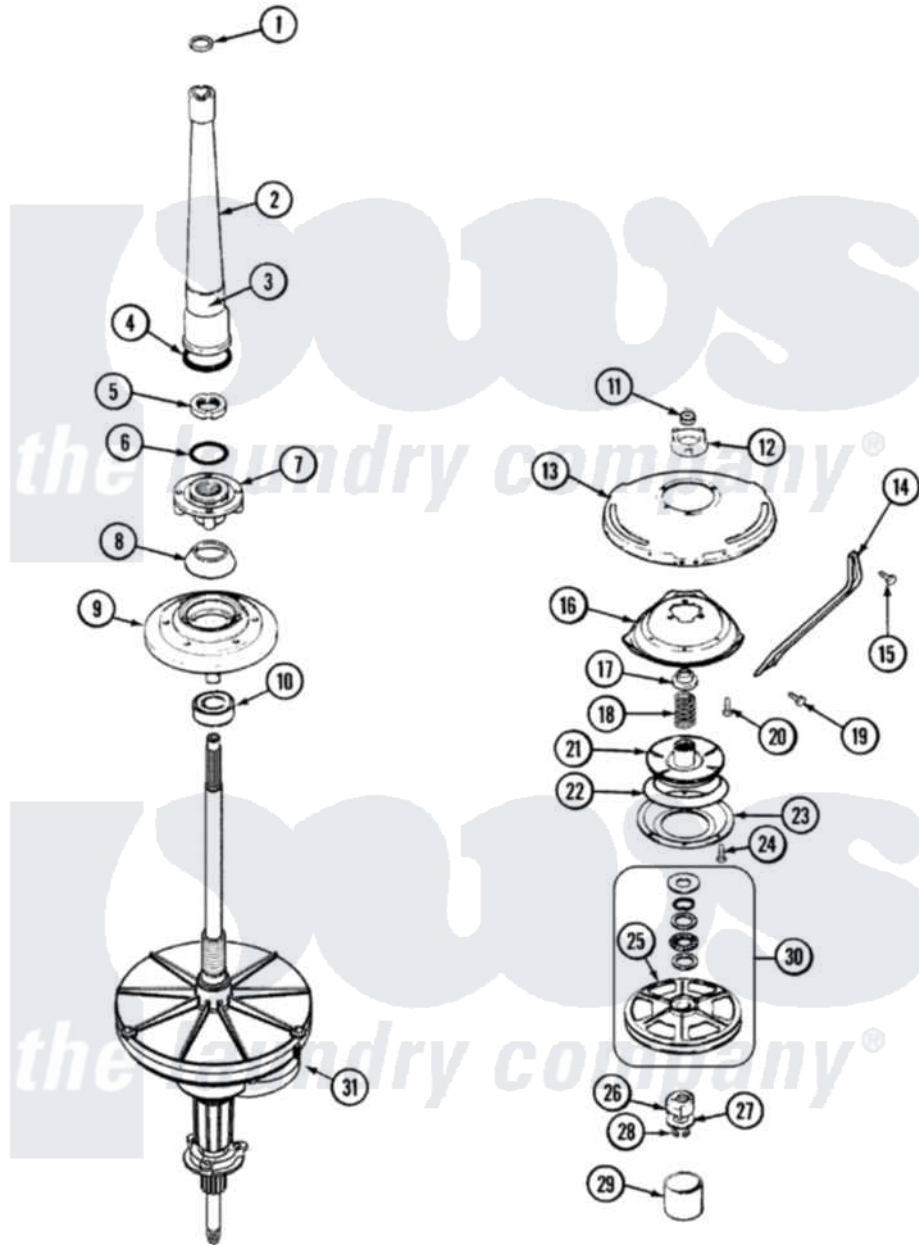

# Hoover LATH100AKV 05 - TRANSMISSION, DUAL DRIVE

Hoover [Residential Hoover LATH100AKV Washer Parts](#) Parts Diagram 05 - TRANSMISSION, DUAL DRIVE  
 Click on the part number to view part

Item	Original Part Number	Replaced By	Status	Part Description
1	<a href="#">25-7941</a>			"O" Ring, Agrtr Drive Shaft
2	35-2792	<a href="#">21001401</a>		Center Pos
3	<a href="#">33-6790</a>			Bearing, Agitator
"	35-2983		Not Available	CENTERPOST ASSY.
4	<a href="#">35-2906</a>			Seal, Centerpost Bottom
5	<a href="#">35-2791</a>			Nut, Spin Tube
6	<a href="#">25-7938</a>			"O" Ring, Basket Drive Hub
7	35-3647	<a href="#">W10219156</a>		Hub Seal
8	<a href="#">35-2974</a>			Hub Seal/Hub Assembly
9	35-2716	<a href="#">12001561</a>		Bearing And Seal Housing Assembly
10	35-2972	<a href="#">12001561</a>		Bearing And Seal Housing Assembly
"	<a href="#">35-2205</a>			Bearing, Spin
"	<a href="#">12001561</a>			Bearing And Seal Housing Assembly
11	35-2010	<a href="#">207843</a>		Lip Seal Repair Kit