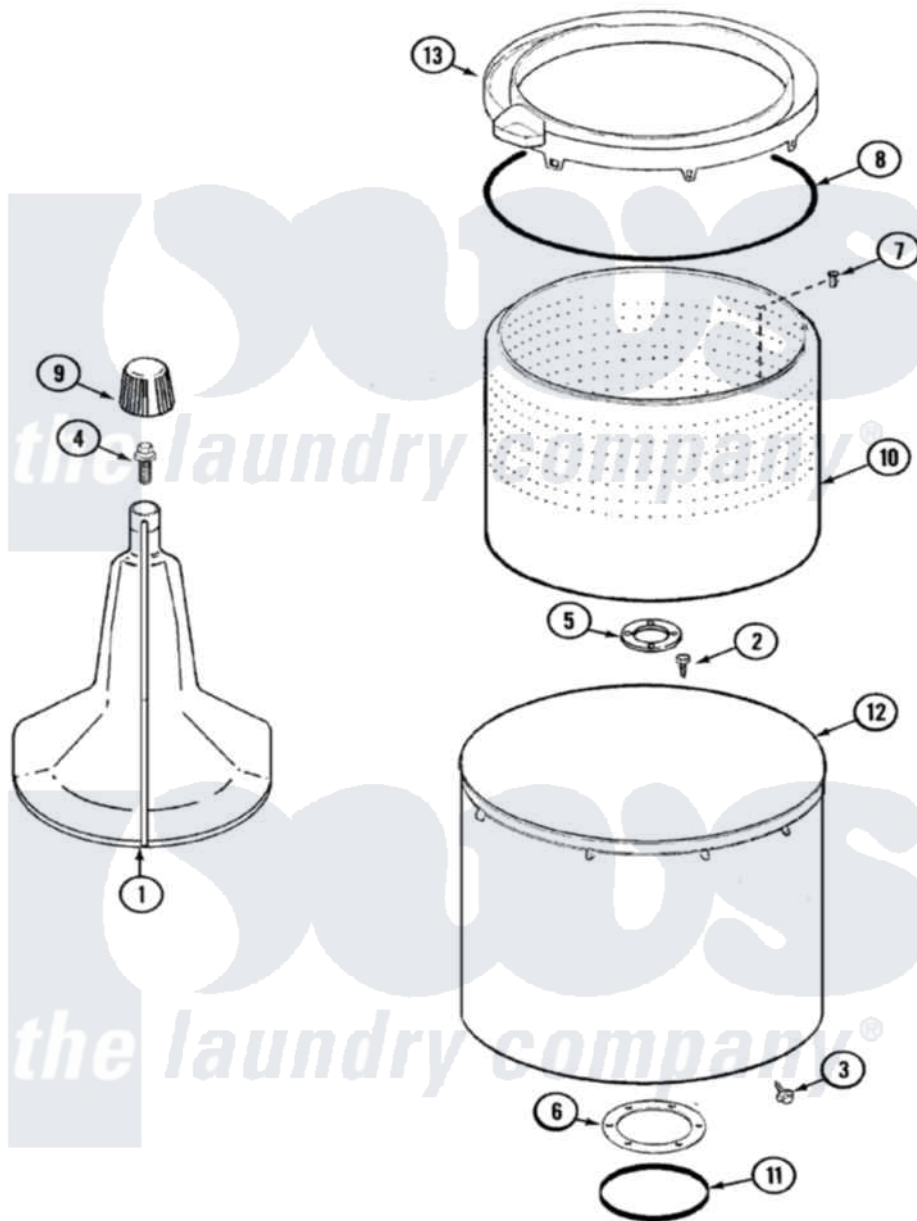

Hoover LATH100AKV 06 - TUB

Hoover [Residential Hoover LATH100AKV Washer Parts](#) Parts Diagram 06 - TUB
 Click on the part number to view part

Item	Original Part Number	Replaced By	Status	Part Description
1	35-3580			Agitator
2	21001063			Screw, Shoulder
3	25-7953	22002933		Screw
4	25-7948	W10309247		Screw
5	35-3685			Gasket, Basket To Centerpost
6	35-3686			Gasket, Tub To Housing
7	25-7967	3400504		Screw
8	35-2328			Seal, Tub Top
9	35-2733			Cap, Agitator
10	35-3687		Not Available	BASKET, SPIN
11	35-2978			Seal, Tub/Housing
12	35-3700			Tub Assembly
13	35-3578		Not Available	TOP, TUB