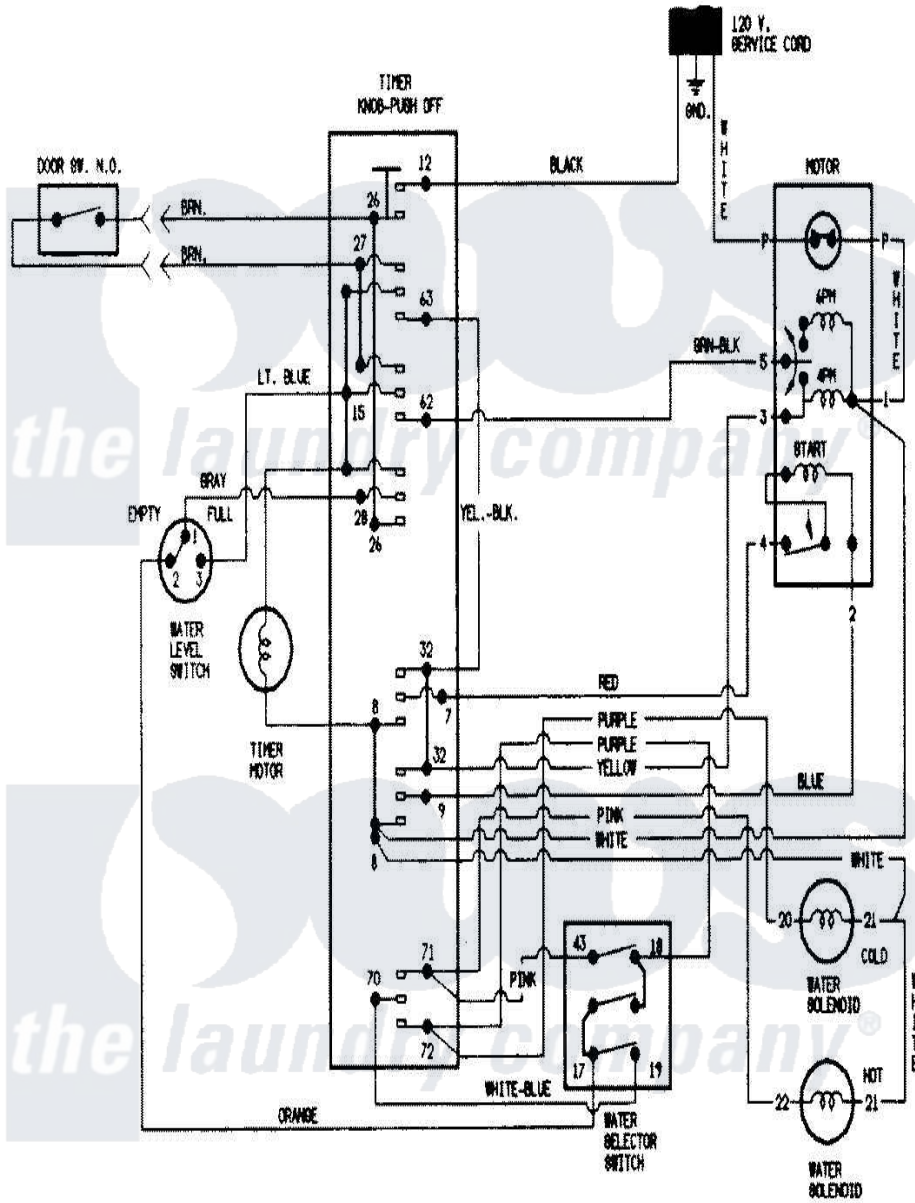

Hoover LATH100AKV 07 - WIRING INFORMATION

Hoover [Residential Hoover LATH100AKV Washer Parts](#) Parts Diagram 07 - WIRING INFORMATION
 Click on the part number to view part

Item	Original Part Number	Replaced By	Status	Part Description
NI	15002002		Not Available	WIRING INFORMATION