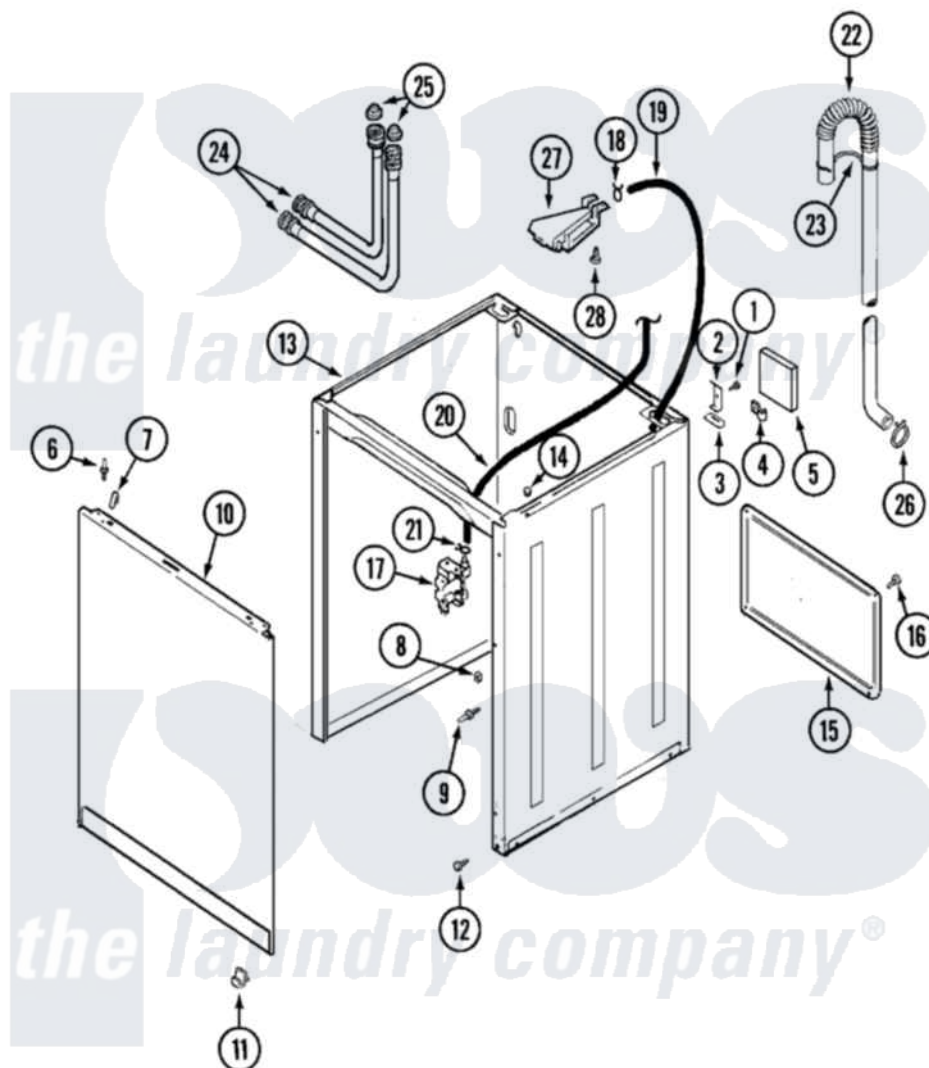

Hoover LATH100ARV 02 - CABINET

Hoover [Residential Hoover LATH100ARV Washer Parts](#) Parts Diagram 02 - CABINET
 Click on the part number to view part

Item	Original Part Number	Replaced By	Status	Part Description
1	25-7893			Screw
2	35-2846			Hinge, Cabinet Top
3	35-4128			Pad, Hinge
4	25-7027	16515		Clip
5	35-0706		Not Available	PAD, FOAM
6	53-0643			Pin, Locator
7	25-7220			Clip, Cabinet Top
8	25-0224	3400029		Nut, Adapter Plate
9	53-0643			Pin, Locator
"	53-0200			Sleeve, Locator Pin
10	35-2084			Panel, Front
11	53-0120			Clip, Front Panel
"	25-7732	681414		Screw, 10AB X 1/2
12	35-4129			Bumper, Cabinet
13	35-2106	21001871		Cabinet
14	33-2653			Bumper, Cabinet

15	35-2108	21001871	Cabinet
16	25-7732	681414	Screw, 10AB X 1/2
17	22001196		Valve, Water
"	35-2375		Valve, Water Mixing-230V
18	25-7867	596669	Clamp, Manifold
19	35-3623	12002749	Hose, Flume Kit
20	21001064	21001748	Hose, Pressure Switch
21	25-7796	596669	Clamp, Manifold
22	35-3539	21001872	Hose, Drain
23	33-9537	22003814	Retainer, Drain Hose
24	35-3400		Inlet Hose Assembly
"	35-3401		Inlet Hose Assembly
25	33-4264N		Strainer And Washer Kit
26	25-7080	285655	Clamp, Hose
27	35-2051	21001760	Flume Assembly / Water Diverter
28	25-3092	90767	Screw, 8A X 3/8 HeX Washer Head Tapping