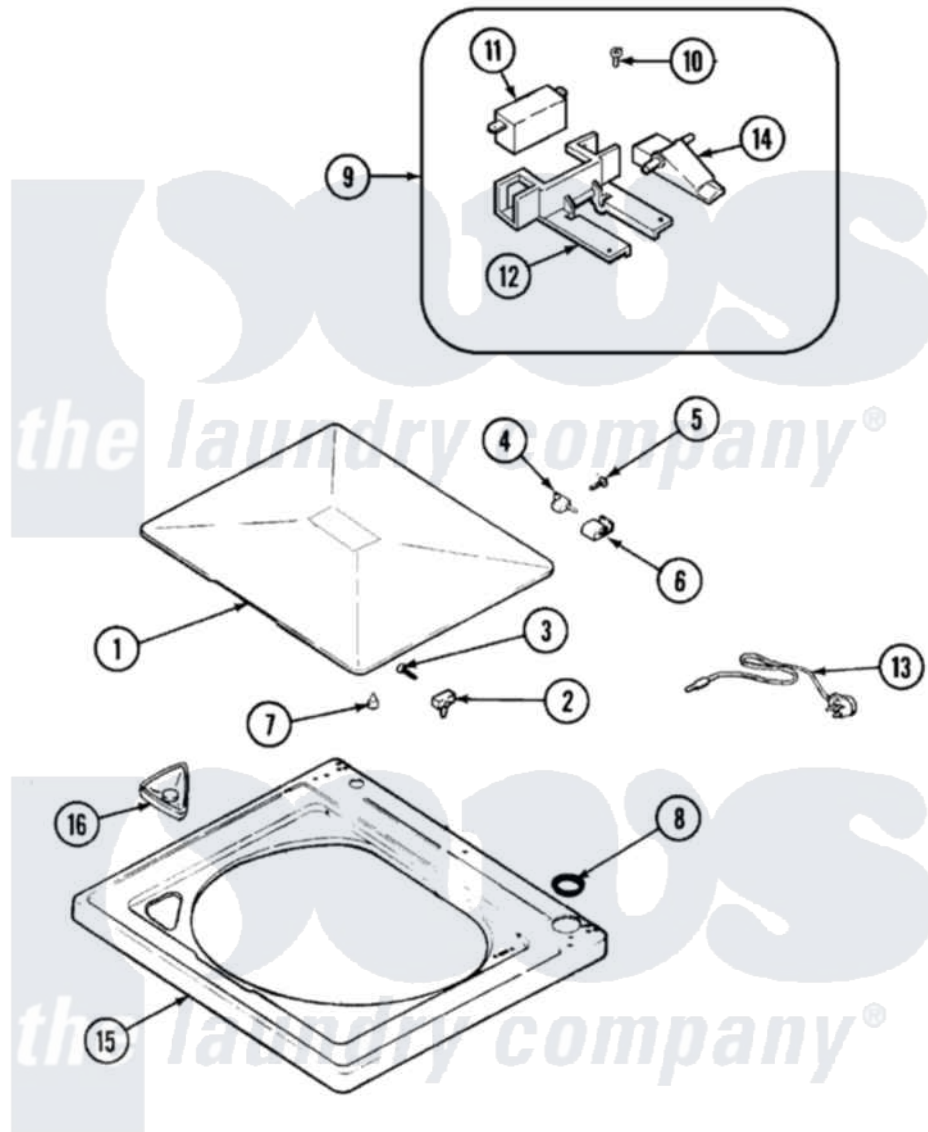

Hoover LATH100ARV 03 - TOP

Hoover [Residential Hoover LATH100ARV Washer Parts](#) Parts Diagram 03 - TOP
 Click on the part number to view part

| Item | Original Part Number | Replaced By | Status | Part Description |
|------|--------------------------|--------------------------|---------------|--------------------------|
| 1 | 35-2026 | | | Lid |
| 2 | 43-0057 | | | Actuator, Door Switch |
| 3 | 25-7438 | | | Screw |
| 4 | 35-2045 | | | Pin, Hinge |
| 5 | 25-7893 | | | Screw |
| 6 | 35-2044 | | | Hinge, Lid |
| 7 | 35-0581 | | | Bumper, Door |
| 8 | 35-2063 | | | Bushing, Insulator |
| 9 | 12001187 | | | Kit, Lid Switch Assembly |
| 10 | 21001136 | 3400872 | | Screw, 8-18 X 3/8 |
| 11 | 21001148 | 12001187 | | Kit, Lid Switch Assembly |
| 12 | 21001135 | | | Housing, Lid Switch |
| 13 | 21001046 | | Not Available | CORD, POWER |
| 14 | 21001134 | | | Lever, Lid Switch |
| 15 | 35-2739 | | | Top, Cabinet |
| 16 | 21001167 | | | Dispenser, Bleach |